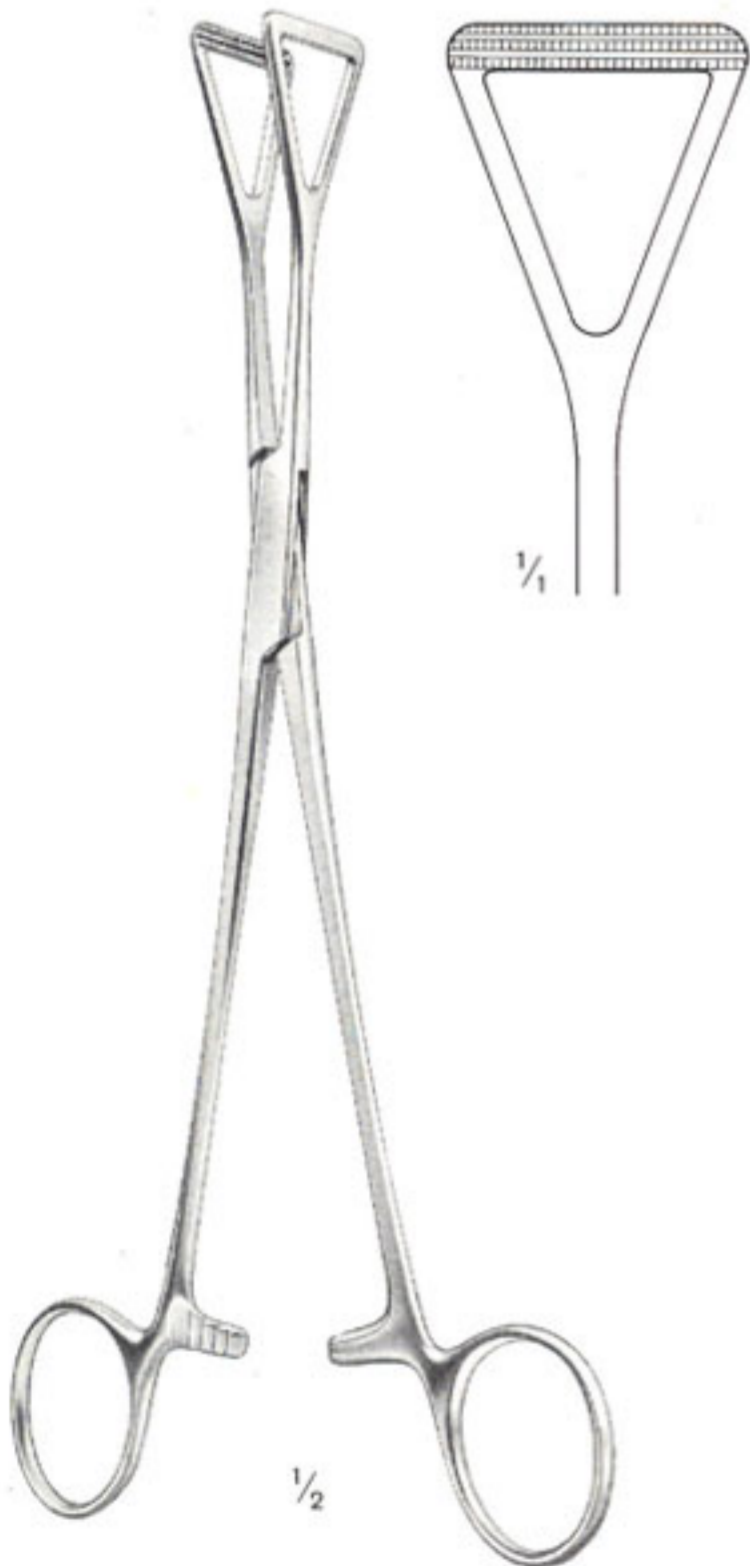

The logo for Precision Instruments Corp features the company name in a bold, sans-serif font. The text is split across two overlapping horizontal bars: an orange bar on the left and a black bar on the right. The background of the entire page is white, with a large, vibrant blue curved shape on the left side that partially overlaps the orange bar.

Precision Instruments Corp

Surgical Instruments

Atrauma-Darm-und Magenklammern mit
 Atrauma Intestinal and Stomach clamp Forcep
 Atrauma Pinzas-Clamps intestinales y estomacales

Scheibe
 1-540-23
 23 cm/9"

Baby-Doyen
 1-550-13 = 13 cm/5 1/4"
 1-550-16 = 16 cm/6 1/4"

Baby-Doyen
 1-551-13 = 13 cm/5 1/4"
 1-551-16 = 16 cm/6 1/4"

Atrauma-Darm-und Magenklemmen mit Atrauma Intestinal and Stomach clamp Forcep Atrauma Pinzas-Clamps intestinales y estomacales

Doyen-Atrauma
 1-550-18 - 1-550-23

1-550-16
 16 cm / 6 1/2"

1-550-18
 18 cm / 7"

1-550-21
 21 cm / 8 1/2"

1-550-23
 23 cm / 9"

Doyen-Atrauma
 1-551-16 - 1-551-23

1-551-16
 16 cm / 6 1/2"

1-551-18
 18 cm / 7"