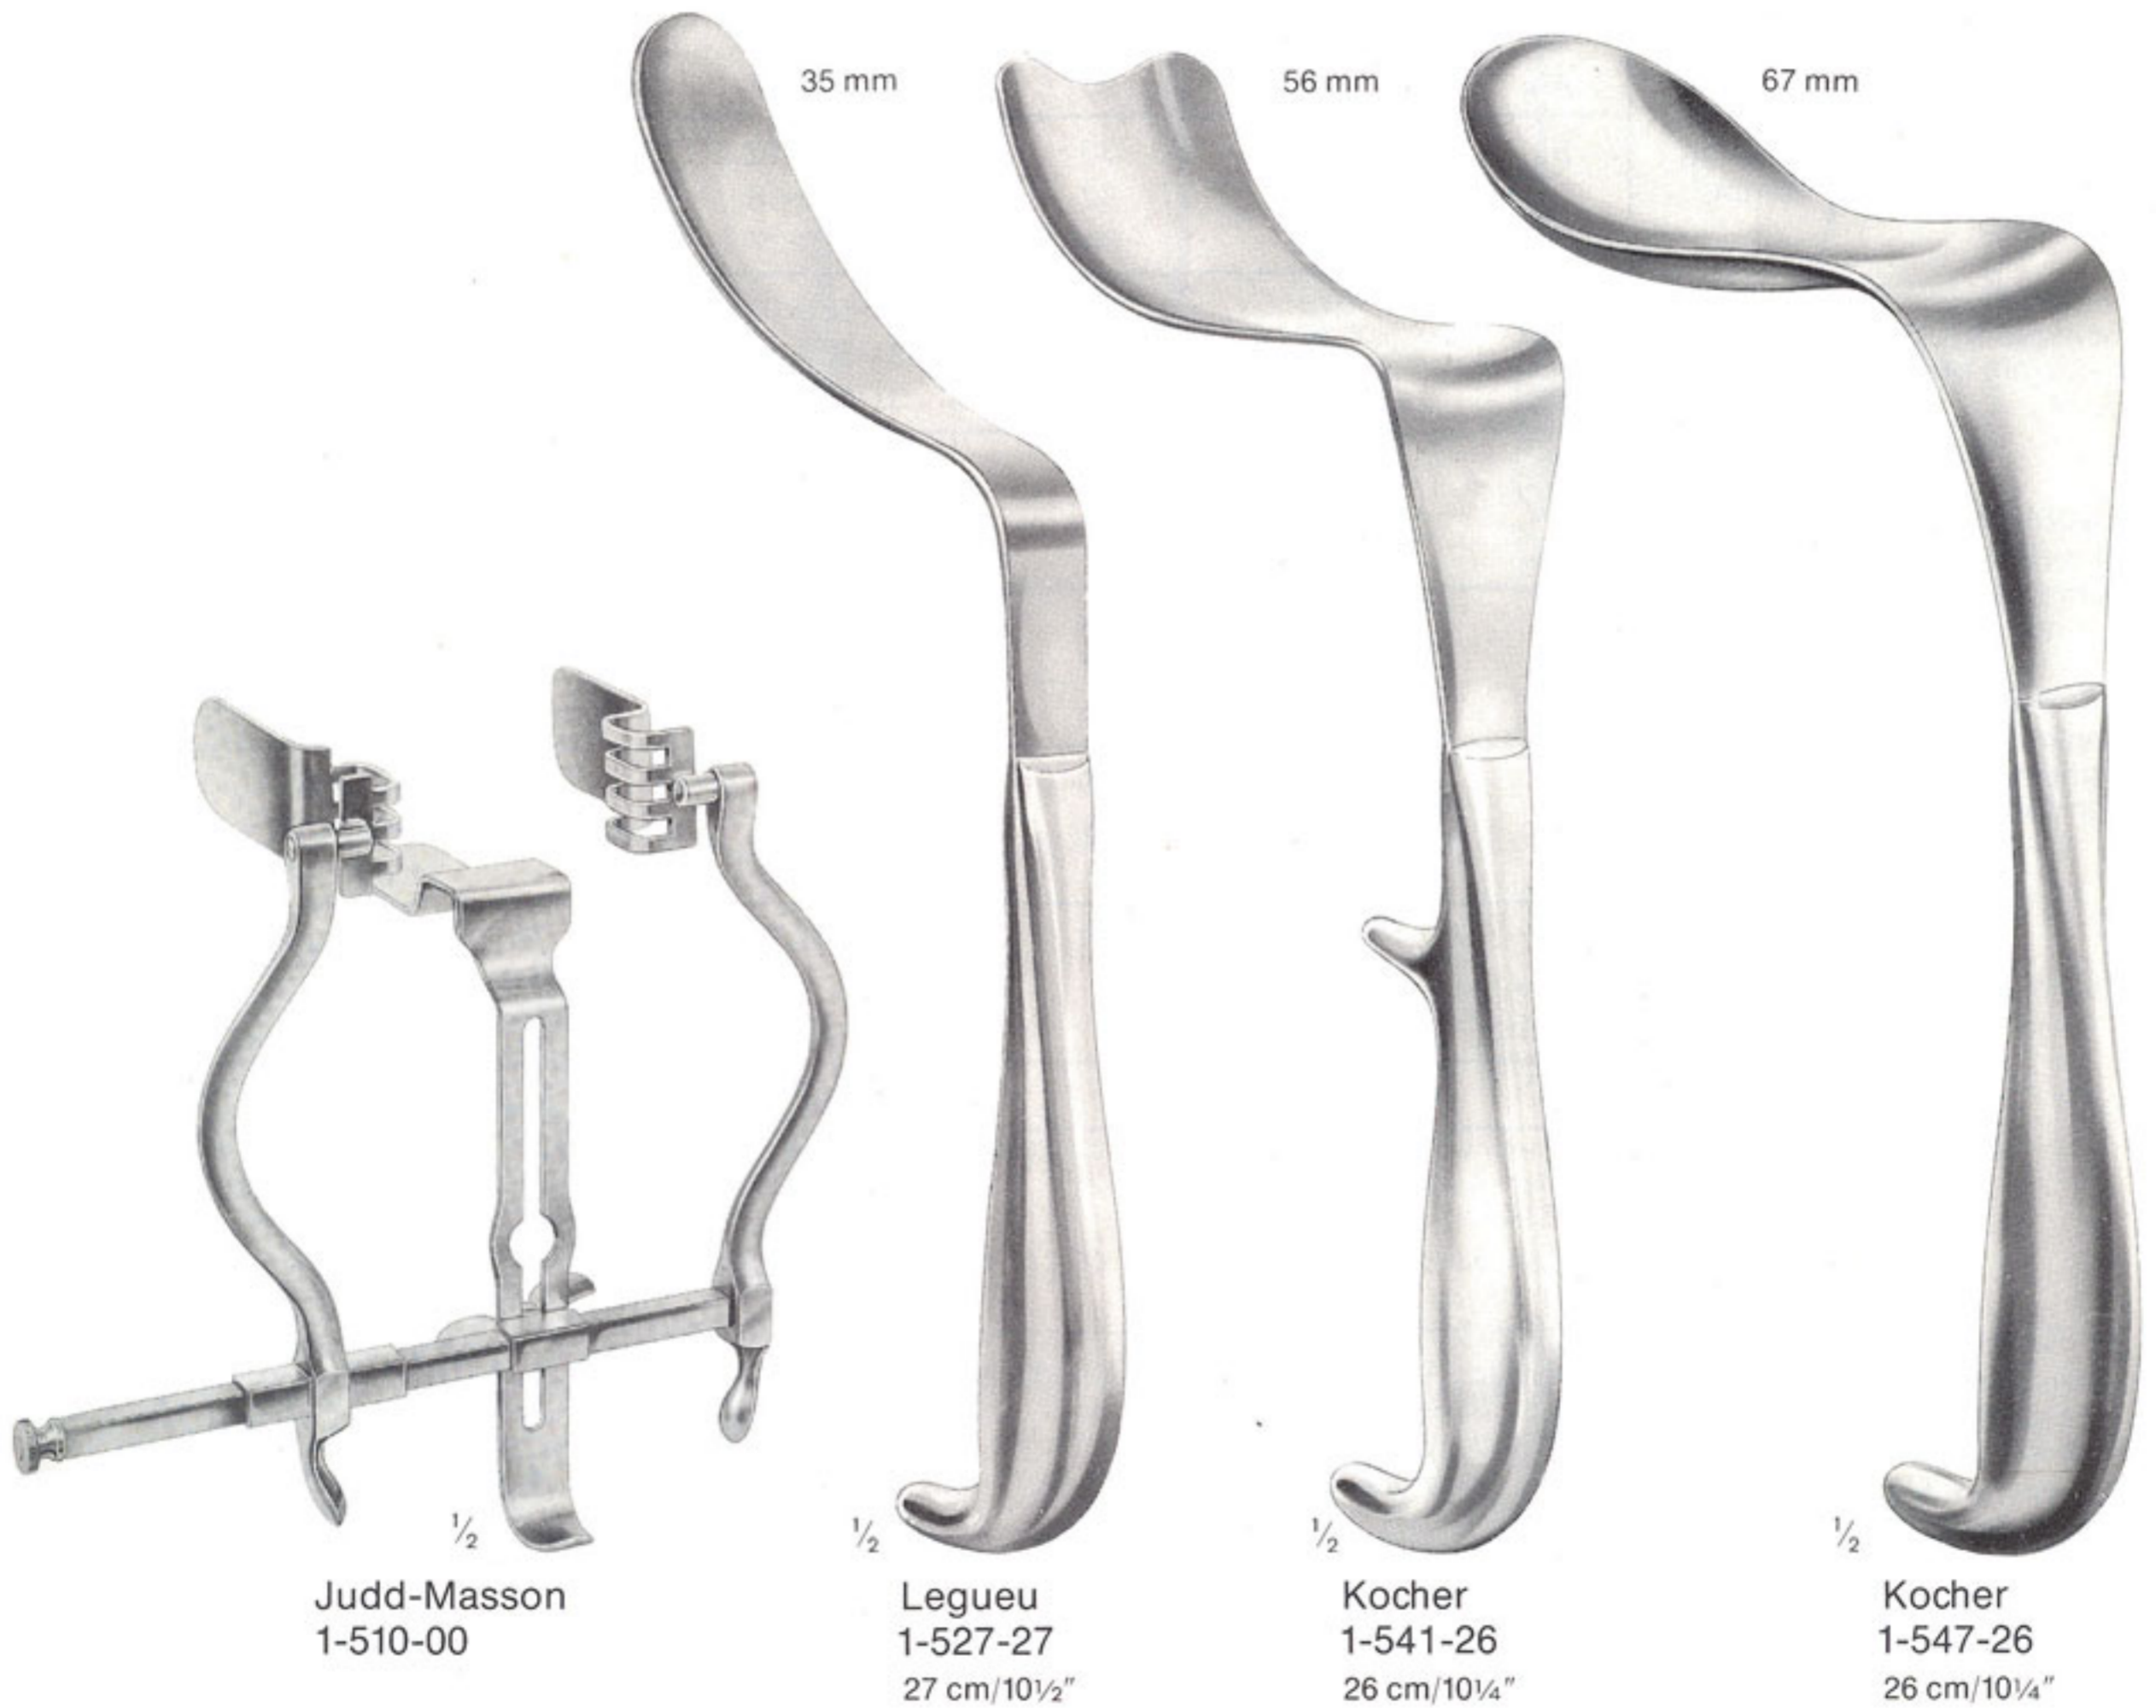

The logo for Precision Instruments Corp is a horizontal bar divided into two sections. The left section is orange and the right section is black. The text "Precision Instruments Corp" is written in white, sans-serif font across the bar.

Precision Instruments Corp

Surgical Instruments

Blasen-Wundspreizer Bladder Retractor Separadores vesicales

1-510-00 | Bladder Retractor with 2 swivel blades and centre spatula