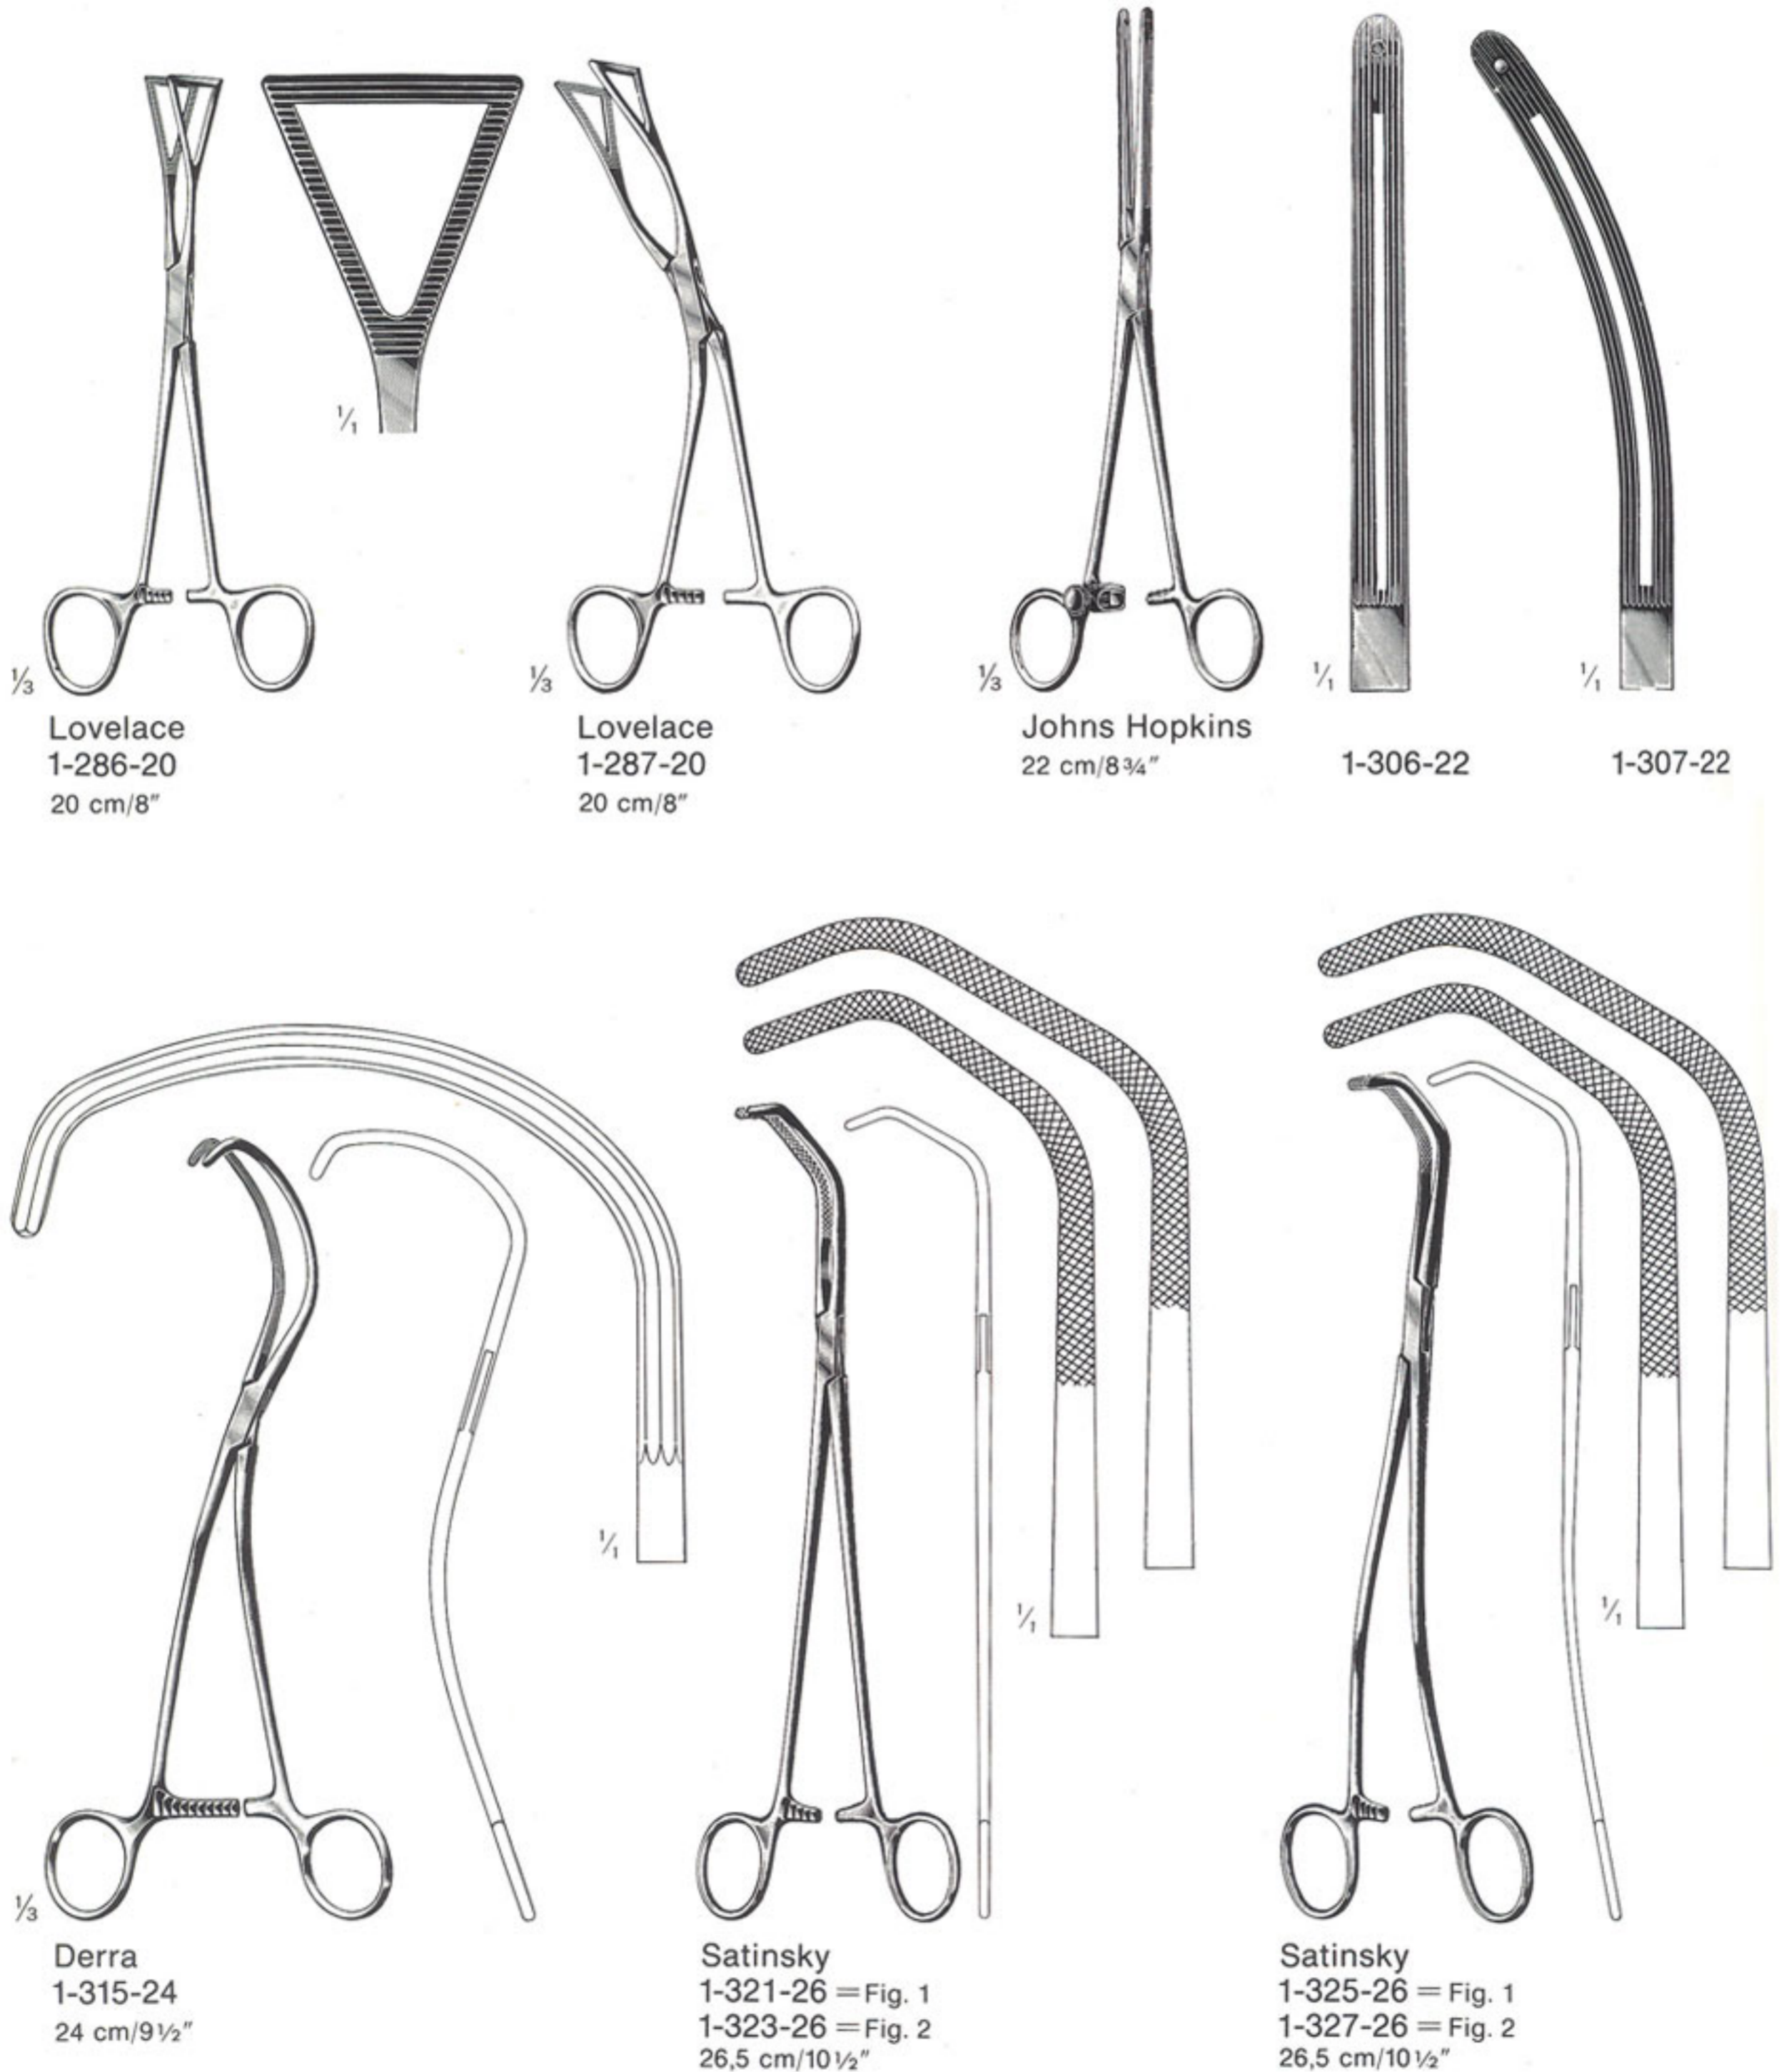

The logo for Precision Instruments Corp features the company name in a white, sans-serif font. The text is split across two overlapping horizontal bars: an orange bar on the left and a black bar on the right. The background of the entire page is white, with a large, vibrant blue curved shape on the left side that partially overlaps the orange bar.

Precision Instruments Corp

Surgical Instruments

Gefaßklemmen

Blood vessel clamps

Clamps para vasos

Gefaßklemmen

Blood vessel clamps

Clamps para vasos