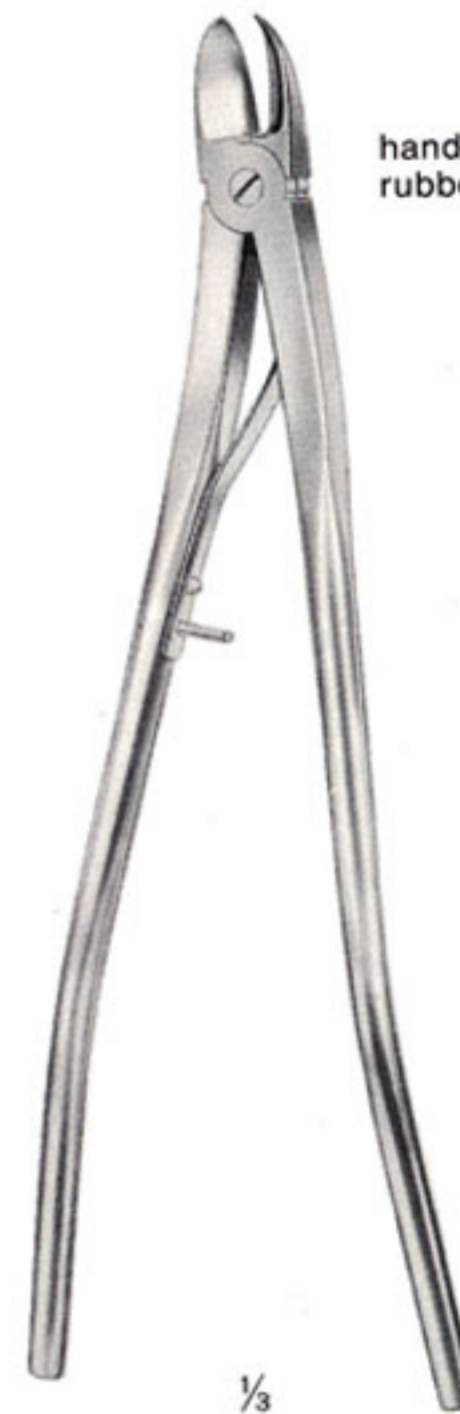

# Knochen-und Rippenscheren Bone and Rib shears Cizallas para huesos y costillas

1-100-23 = 23 cm/9"  
Bone Shears

1/2

1-101-22  
22 cm/8 3/4"

1/2

1-104-17  
17 cm / 6 3/4"

1/2

with eccentric  
sliding blade

Gluck  
1-107-22  
22 cm/8 3/4"

1/2

Stille  
1-111-21  
21 cm/8 1/4"

1/2

handles with  
rubber cover

Bethune  
1-126-34  
34 cm/13 1/2"

1/3

Lebsche  
1-145-25  
25 cm/10"

Brunner  
1-147-28 – 1-149-28  
32 cm/12 $\frac{1}{2}$ "

1-147-28  
for the right hand

1-149-28  
for the left hand

Lebsche  
1-151-24  
24,5 cm/9 $\frac{3}{4}$ "