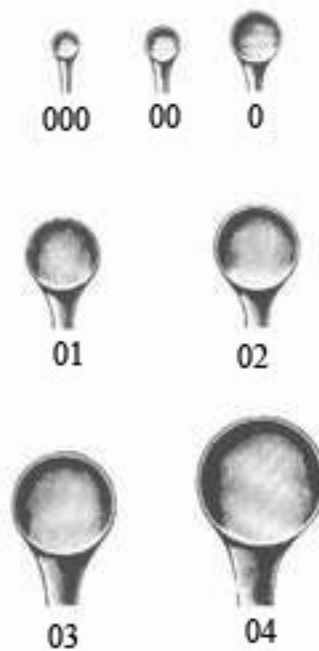

The logo for Precision Instruments Corp is a horizontal bar divided into two sections. The left section is orange and contains the text 'Precision Instruments' in white. The right section is black and contains the text 'Corp' in white. The entire logo is positioned over a large blue circular shape that is partially cut off by the right edge of the page.

Precision Instruments Corp

Dental Catalogue

1/2

36-304-40
Volkmann
17 cm/6 3/4"

36-308-30
Bruns
17 cm/6 3/4"

36-326-20

1/2

36-320-20
Williger
17.5 cm/7"

36-358-01

36-358-12

Williger
13.5 cm/5 1/4"

36-359-00

36-359-10

36-359-11

Williger-Mod. Martin
15.5 cm/6"

36-362-00

36-362-01

36-362-12

Martini
13.5 cm/5 1/4"

36-363-00

36-363-10

36-363-11

Martini-Mod. Martin
15.5 cm/6"

36-365-41
Seldin
19 cm/7 1/2"