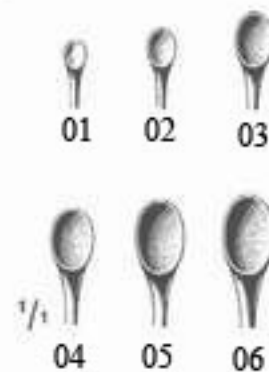

The logo for Precision Instruments Corp is a horizontal bar divided into two sections. The left section is orange and contains the text 'Precision Instruments' in white. The right section is black and contains the text 'Corp' in white. The entire logo is positioned over a large blue circular shape that is partially cut off by the right edge of the page.

Precision Instruments Corp

Dental Catalogue

1/2

36-304-40
Volkmann
17 cm/6 3/4"

36-308-30
Bruns
17 cm/6 3/4"

36-326-20

1/2

36-320-20
Williger
17.5 cm/7"

36-345-01

36-347-01

1/2

36-344-01
Mod. USA
16 cm/6 1/4"

36-351-01
Chompret
15 cm/6"

36-351-02
Chompret
15 cm/6"

36-351-03
Chompret
15 cm/6"

36-358-00

36-362-01

36-362-12

Martini
13.5 cm/5 1/4"

36-363-00

36-363-10

36-363-11

Martini-Mod. Martin
15.5 cm/6"

36-365-41
Seldin
19 cm/7 1/2"