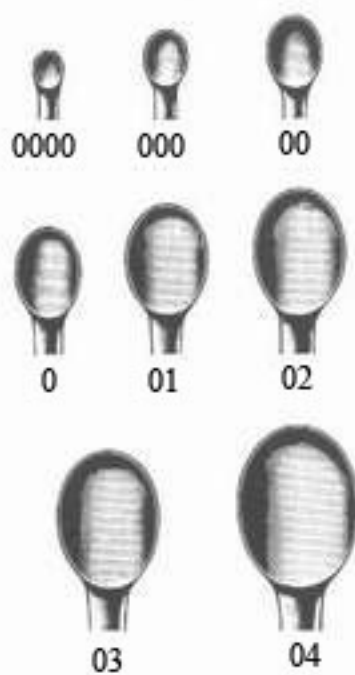

The logo for Precision Instruments Corp is a horizontal bar divided into two sections. The left section is orange and contains the text 'Precision Instruments' in white. The right section is black and contains the text 'Corp' in white. The entire logo is positioned over a large blue circular shape that is partially cut off by the right edge of the page.

Precision Instruments Corp

Dental Catalogue

1/2

36-304-40
Volkmann
17 cm/6 3/4"

36-308-30
Bruns
17 cm/6 3/4"

36-326-20

1/2

36-320-20
Williger
17.5 cm/7"

36-358-01

36-358-12

Williger
13.5 cm/5 1/4"

36-359-00

36-359-10

36-359-11

Williger-Mod. Martin
15.5 cm/6"

36-362-00

36-362-01

36-362-12

Martini
13.5 cm/5 1/4"

36-363-00

36-363-10

36-363-11

Martini-Mod. Martin
15.5 cm/6"

36-365-41
Seldin
19 cm/7 1/2"