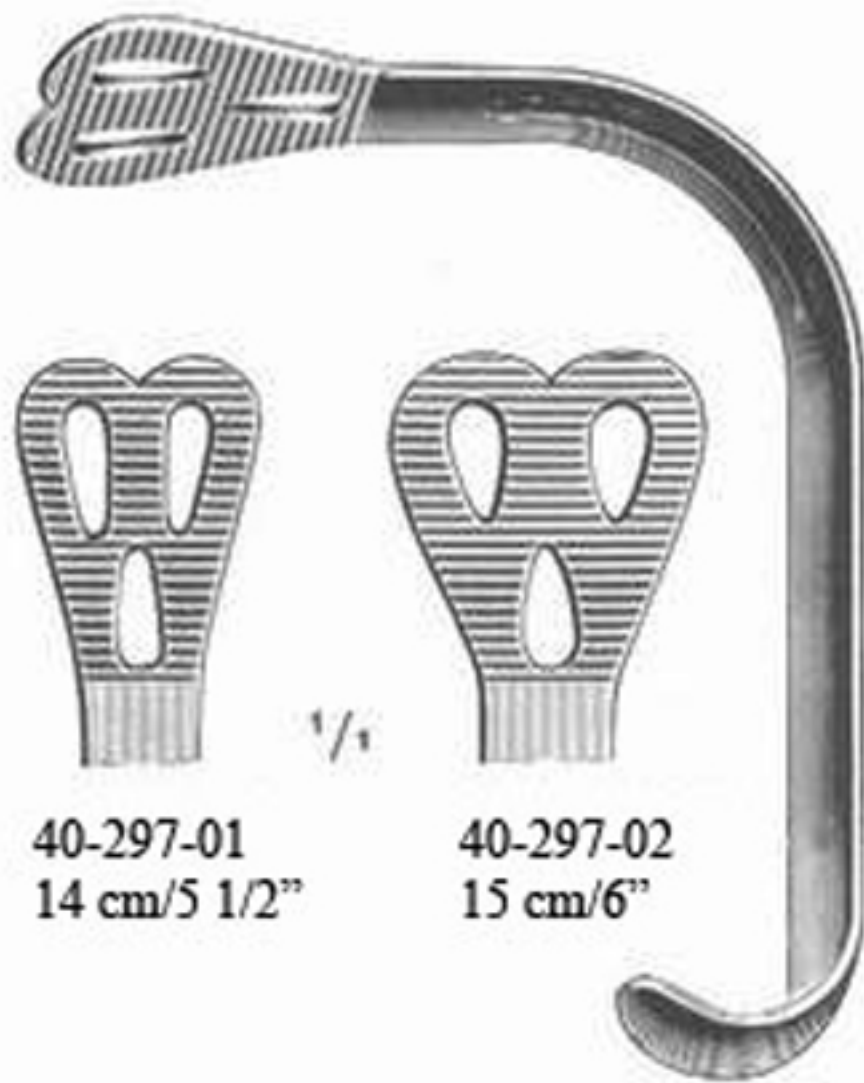

Precision Instruments Corp

Dental Catalogue

1/2

40-243-11
Martin-Simplex
11 cm/4 1/2"

40-247-14
Sternberg
14 cm, 16 cm & 18 cm
5 1/2", 6 1/4" & 7"

40-249-12
Sternberg
12 cm, 14 cm & 16 cm
4 3/4", 5 1/2" & 6 1/4"

1/2

40-255-19
Mod. Martin
19 cm/7 1/2"

1/2

40-257-21
Mod. Martin
21 cm/8 1/4"

1/2

40-261-13
Bishop
13 cm/5"

1/2

40-265-19
Moritz-Schmidt
19 cm/7 1/2"

40-271-15
Hartmann
15 cm/6"

40-277-14
Tobold
14.5 cm/5 1/2"

40-285-14
Bosworth

40-281-14
Tobold
14.5 cm/5 1/2"

40-293-11
Andrew
11 cm/4 1/2"

40-297-01
14 cm/5 1/2"

40-297-02
15 cm/6"

Wieder