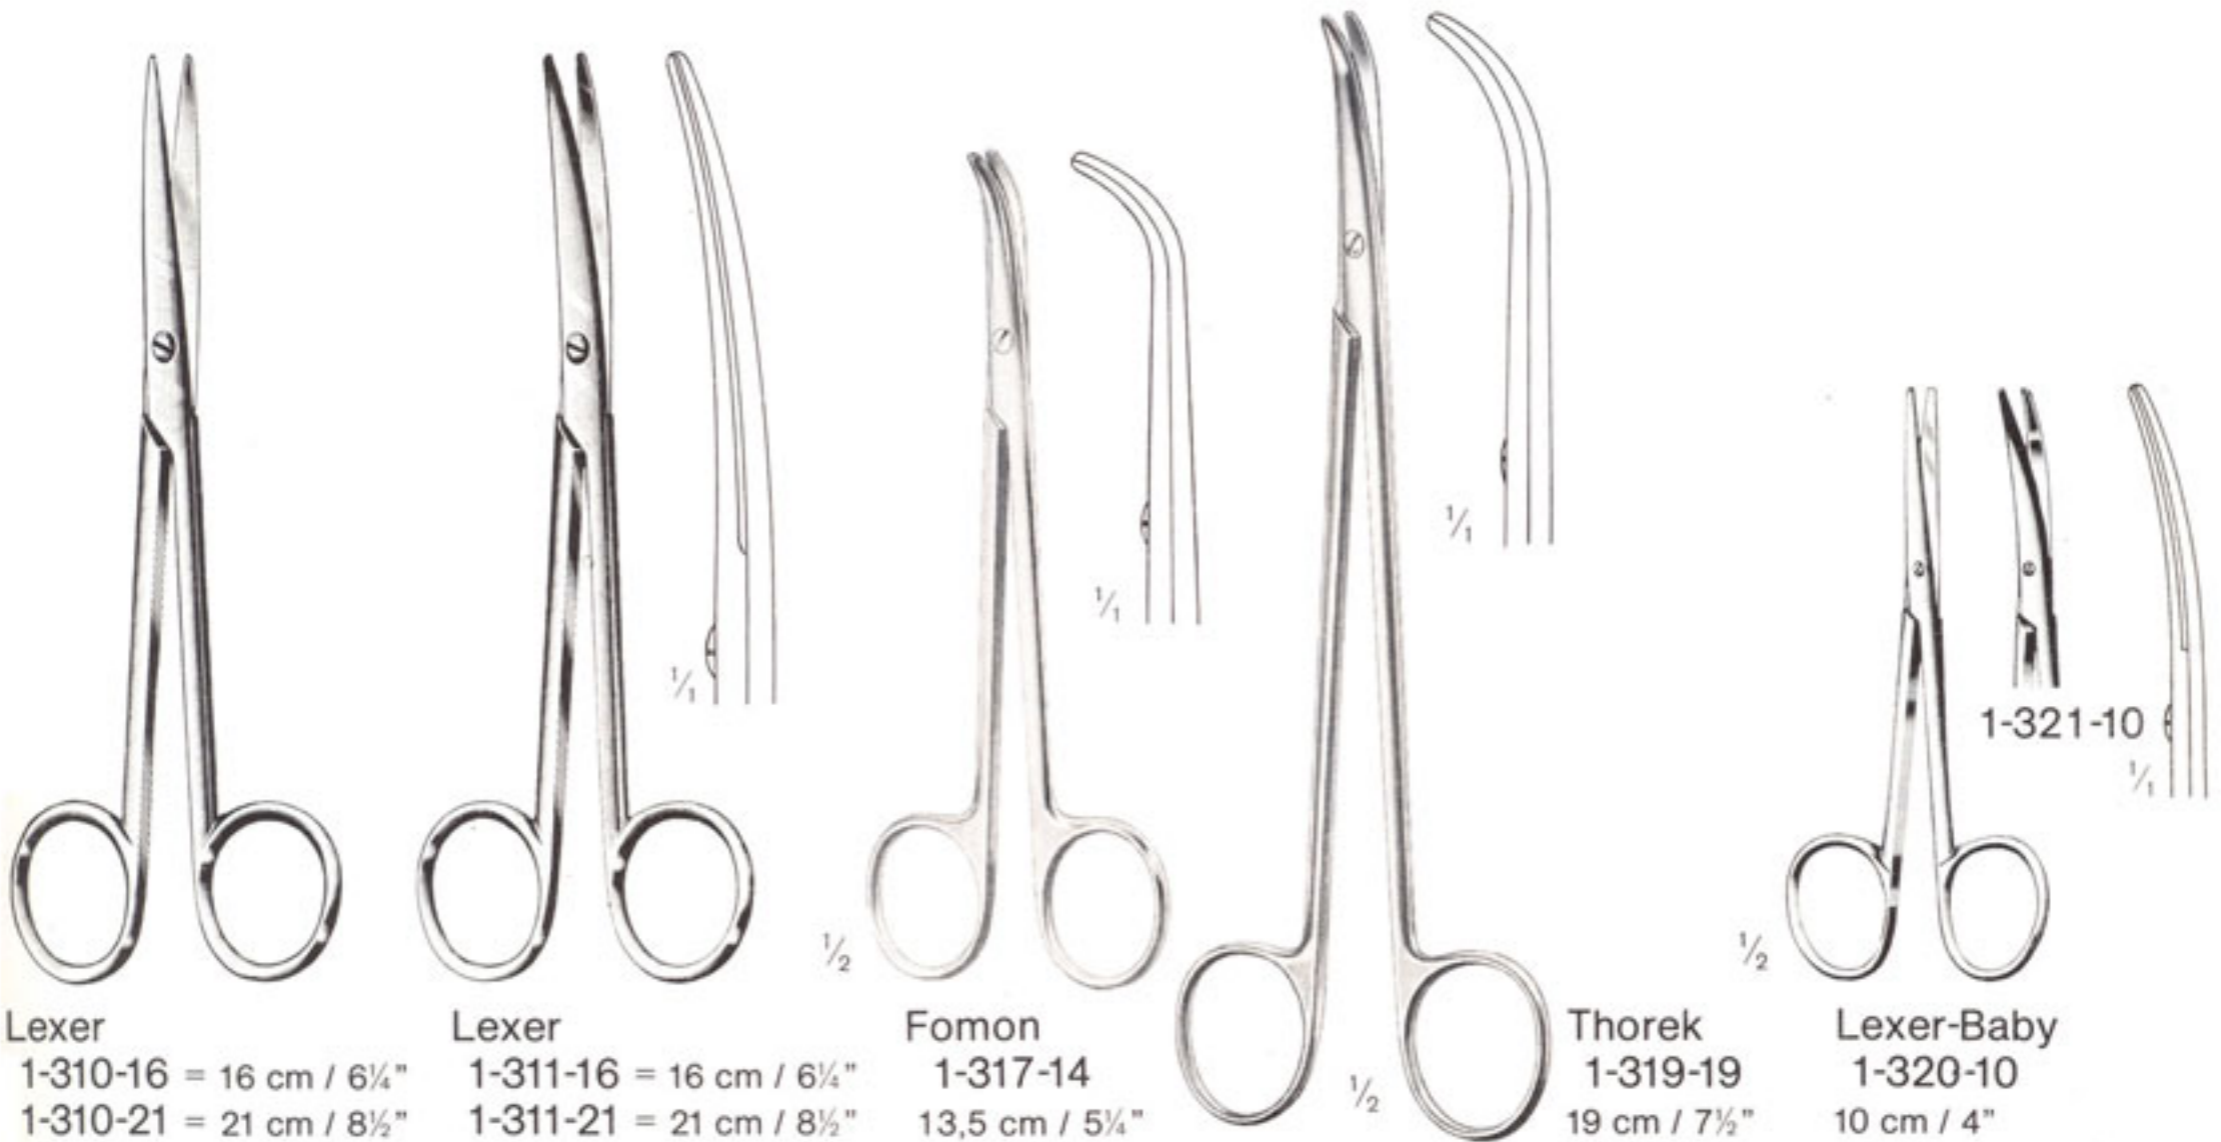

The logo for Precision Instruments Corp features the company name in a white, sans-serif font. The text is split across two overlapping horizontal bars: an orange bar on the left and a black bar on the right. The background of the entire page is white, with a large, vibrant blue curved shape on the left side that partially overlaps the orange bar.

Precision Instruments Corp

Surgical Instruments

Praparierscheren Dissecting Scissors Tijeras para preparaciones

cm	in.	Metzenbaum-Nelson			Metzenbaum-Nelson		
		Fig. 1	2	3	Fig. 1	2	3
18,0	7	1-280-18	1-282-18	1-284-18	1-285-18	1-287-18	1-289-18
20,0	8	1-280-20	1-282-20	1-284-20	1-285-20	1-287-20	1-289-20
23,0	9	1-280-23	1-282-23	1-284-23	1-285-23	1-287-23	1-289-23
25,0	10	1-280-25	1-282-25	1-284-25	1-285-25	1-287-25	1-289-25
28,0	11	1-280-28	1-282-28	1-284-28	1-285-28	1-287-28	1-289-28
30,0	12	1-280-30	1-282-30	1-284-30	1-285-30	1-287-30	1-289-30

Nerv-Präparierschere
1-300-15
15cm/6"
Nerve dissecting scissors

Lexer
1-310-16 = 16 cm / 6 1/4"
1-310-21 = 21 cm / 8 1/2"

Lexer
1-311-16 = 16 cm / 6 1/4"
1-311-21 = 21 cm / 8 1/2"

Fomon
1-317-14
13,5 cm / 5 1/4"

Thorek
1-319-19
19 cm / 7 1/2"

Lexer-Baby
1-320-10
10 cm / 4"