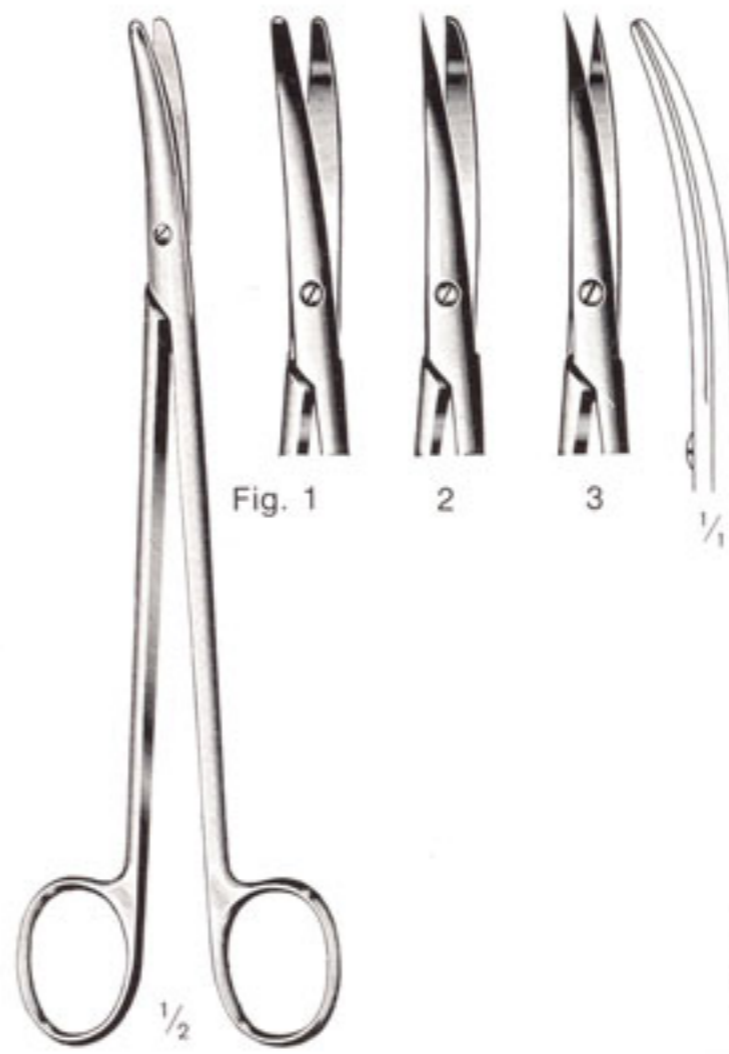

The logo for Precision Instruments Corp features the company name in a white, sans-serif font. The text is split across two overlapping horizontal bars: an orange bar on the left and a black bar on the right. The background of the entire page is white, with a large, vibrant blue curved shape on the left side that partially overlaps the orange bar.

Precision Instruments Corp

Surgical Instruments

Praparierscheren Dissecting Scissors Tijeras para preparaciones

cm	in.	Metzenbaum-Nelson			Metzenbaum-Nelson		
		Fig. 1	2	3	Fig. 1	2	3
18,0	7	1-280-18	1-282-18	1-284-18	1-285-18	1-287-18	1-289-18
20,0	8	1-280-20	1-282-20	1-284-20	1-285-20	1-287-20	1-289-20
23,0	9	1-280-23	1-282-23	1-284-23	1-285-23	1-287-23	1-289-23
25,0	10	1-280-25	1-282-25	1-284-25	1-285-25	1-287-25	1-289-25
28,0	11	1-280-28	1-282-28	1-284-28	1-285-28	1-287-28	1-289-28
30,0	12	1-280-30	1-282-30	1-284-30	1-285-30	1-287-30	1-289-30

Nerv-Präparierschere
1-300-15
15cm/6"
Nerve dissecting scissors

Lexer
1-310-16 = 16 cm / 6 1/4"
1-310-21 = 21 cm / 8 1/2"

Lexer
1-311-16 = 16 cm / 6 1/4"
1-311-21 = 21 cm / 8 1/2"

Fomon
1-317-14
13,5 cm / 5 1/4"

Thorek
1-319-19
19 cm / 7 1/2"

Lexer-Baby
1-320-10
10 cm / 4"