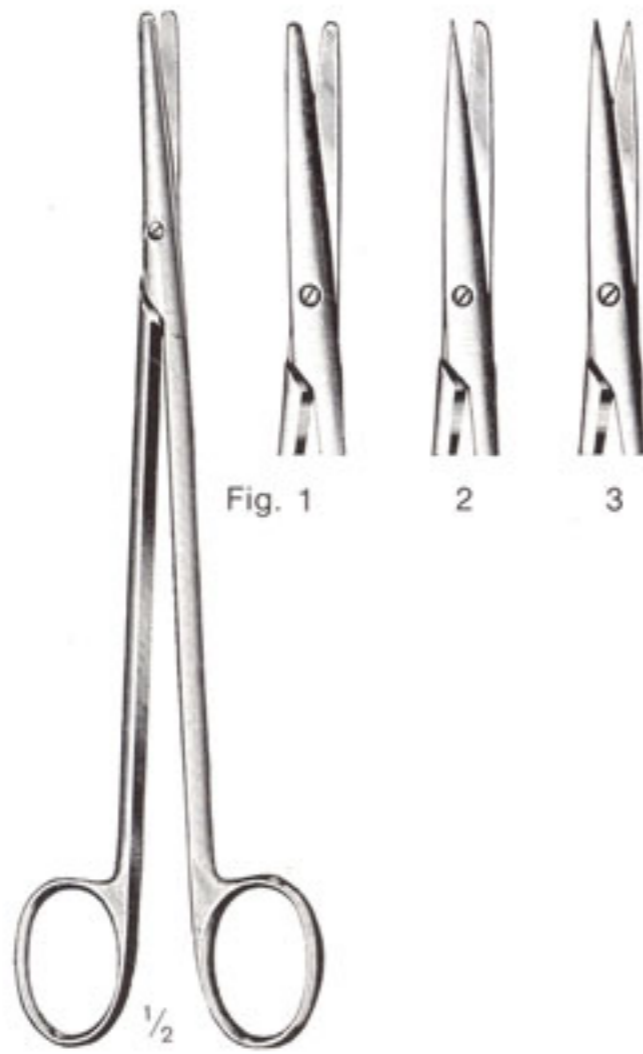

The logo for Precision Instruments Corp features the company name in a white, sans-serif font. The text is split across two overlapping horizontal bars: an orange bar on the left and a black bar on the right. The background of the entire page is white, with a large, vibrant blue curved shape on the left side that partially overlaps the orange bar.

Precision Instruments Corp

Surgical Instruments

Praparierscheren Dissecting Scissors Tijeras para preparaciones

cm	in.	Metzenbaum-Nelson			Metzenbaum-Nelson		
		Fig. 1	2	3	Fig. 1	2	3
18,0	7	1-280-18	1-282-18	1-284-18	1-285-18	1-287-18	1-289-18
20,0	8	1-280-20	1-282-20	1-284-20	1-285-20	1-287-20	1-289-20
23,0	9	1-280-23	1-282-23	1-284-23	1-285-23	1-287-23	1-289-23
25,0	10	1-280-25	1-282-25	1-284-25	1-285-25	1-287-25	1-289-25
28,0	11	1-280-28	1-282-28	1-284-28	1-285-28	1-287-28	1-289-28
30,0	12	1-280-30	1-282-30	1-284-30	1-285-30	1-287-30	1-289-30

Nerv-Präparierschere
1-300-15
15cm/6"
Nerve dissecting scissors

Lexer
1-310-16 = 16 cm / 6 1/4"
1-310-21 = 21 cm / 8 1/2"

Lexer
1-311-16 = 16 cm / 6 1/4"
1-311-21 = 21 cm / 8 1/2"

Fomon
1-317-14
13,5 cm / 5 1/4"

Thorek
1-319-19
19 cm / 7 1/2"

Lexer-Baby
1-320-10
10 cm / 4"