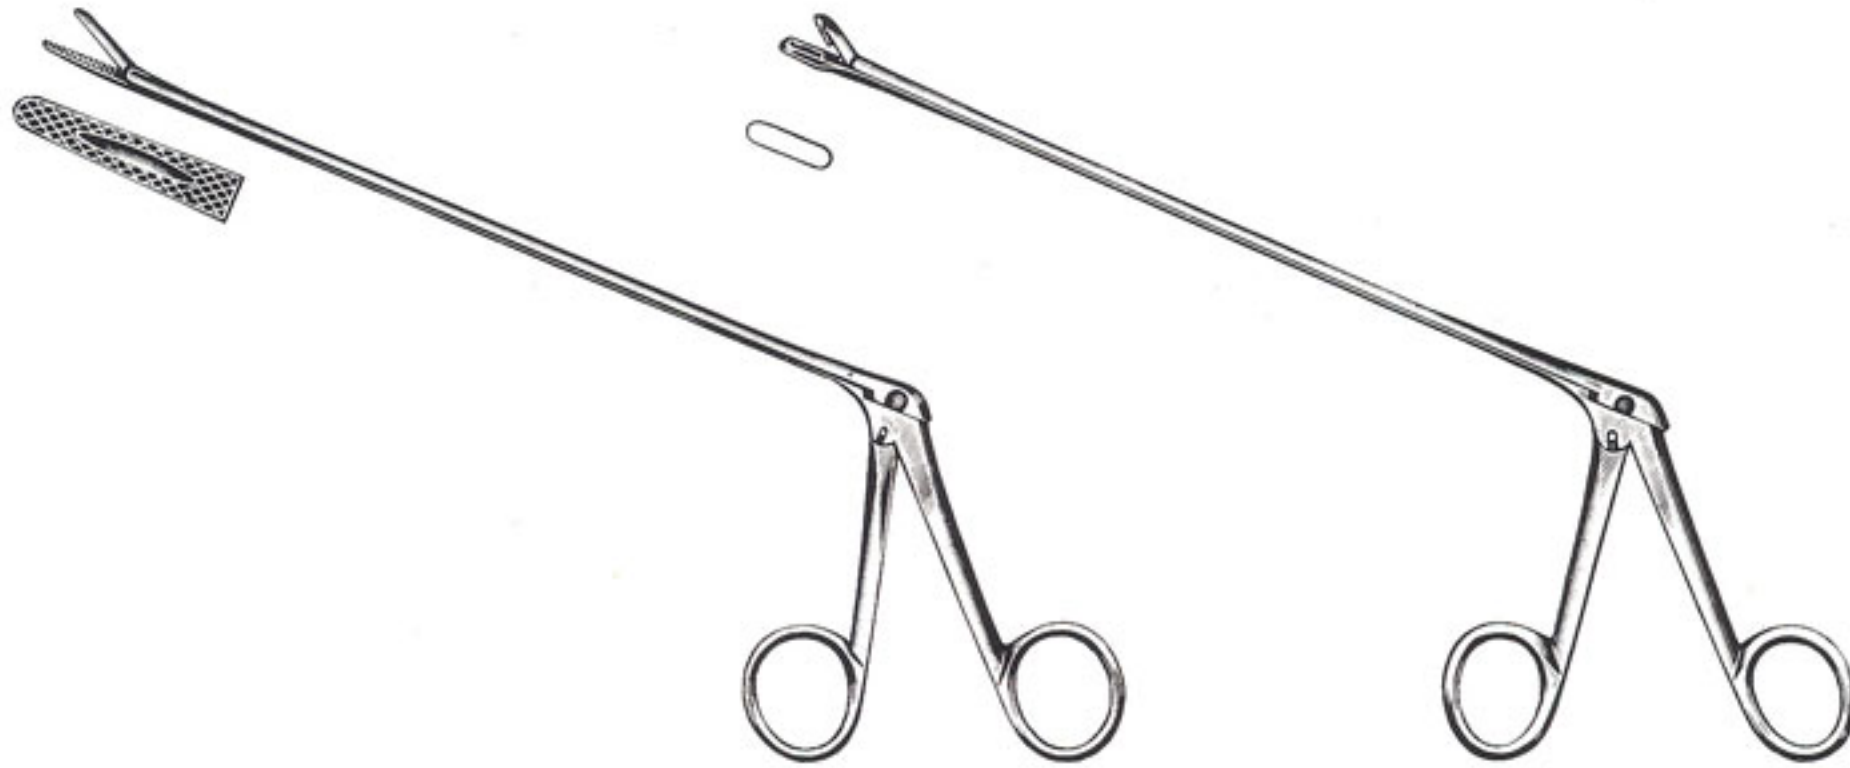

The logo for Precision Instruments Corp features the company name in a white, sans-serif font. The text is split across two overlapping horizontal bars: an orange bar on the left and a black bar on the right. The background of the entire page is white, with a large, vibrant blue curved shape on the left side that partially overlaps the orange bar.

# Fremdkörperzangen, Meatotom Foreign Body Forceps ,Meatotome Pinzas para cuerpos extraños,Meatotomo

Mathieu

Mathieu

Lengths of shafts

20 cm 8"

1-811-20

1-813-20

28 cm 11"

1-811-28

1-813-28

1/2

Sachse  
1-817-12

1-811-20 – 1-811-28

1-813-20 – 1-813-28

1-817-12

Urethral Foreign Body Forceps,  
serrated jaws  
ditto, sharp, punch jaws  
Meatotome