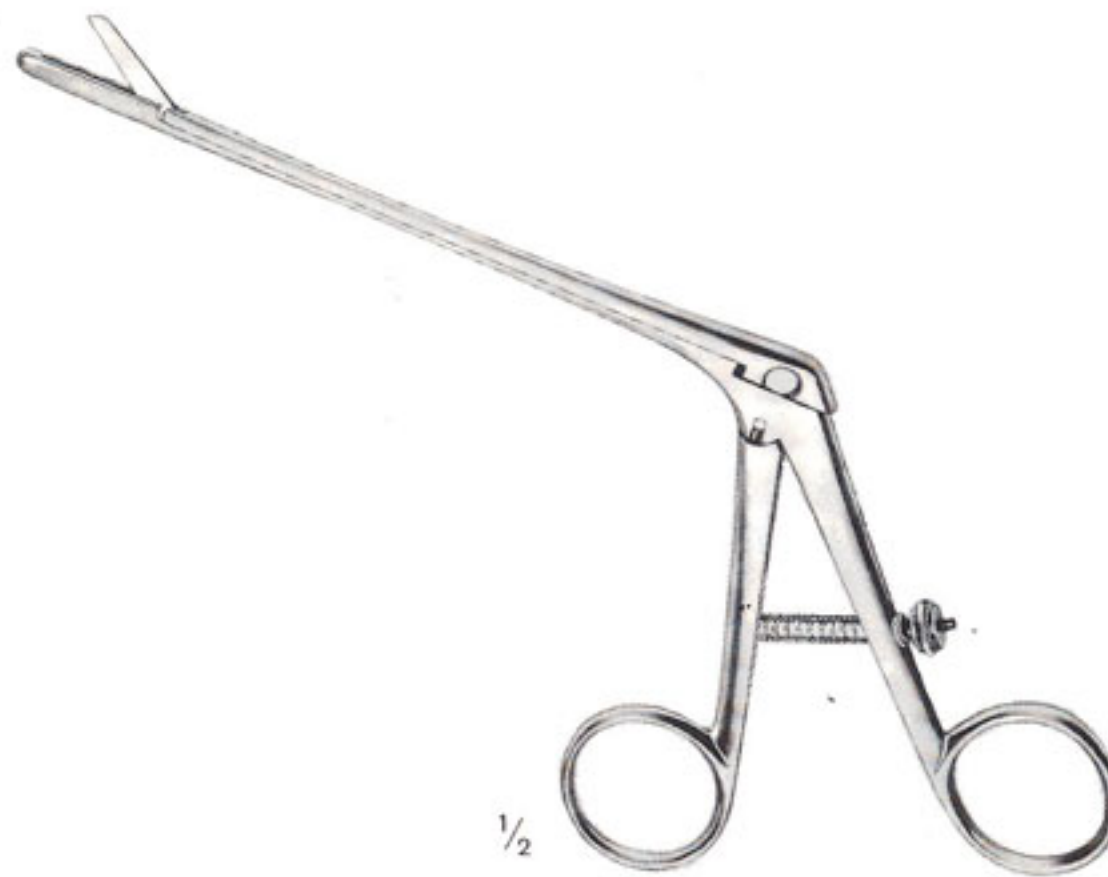

The logo for Precision Instruments Corp features the company name in a white, sans-serif font. The text is split across two overlapping horizontal bars: an orange bar on the left and a black bar on the right. The background of the entire page is white, with a large, vibrant blue curved shape on the left side that partially overlaps the orange bar.

# Fremdkörperzangen, Meatotom Foreign Body Forceps ,Meatotome Pinzas para cuerpos extraños,Meatotomo

Mathieu

Mathieu

Lengths of shafts

20 cm 8"

1-811-20

1-813-20

28 cm 11"

1-811-28

1-813-28

1/2

Sachse  
1-817-12

1-811-20 – 1-811-28

1-813-20 – 1-813-28

1-817-12

Urethral Foreign Body Forceps,  
serrated jaws  
ditto, sharp, punch jaws  
Meatotome