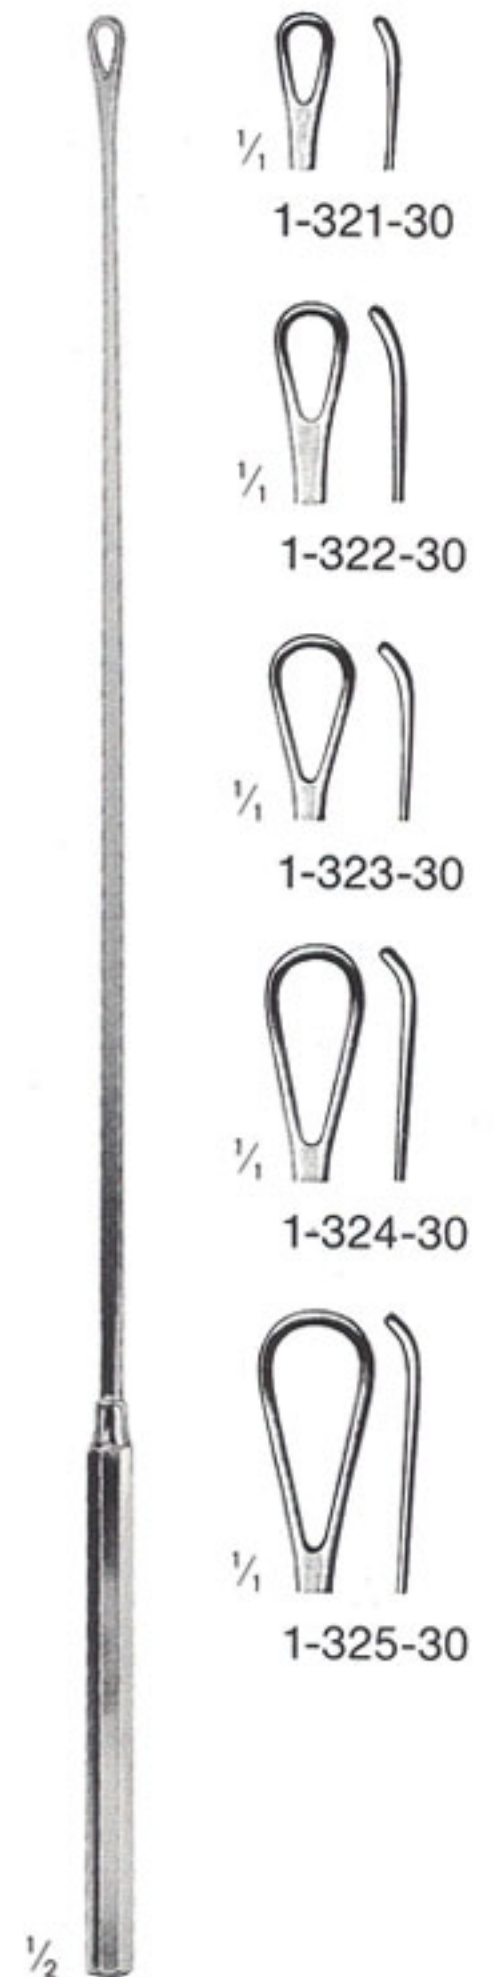

The logo for Precision Instruments Corp features the company name in a white, sans-serif font. The text is split across two overlapping horizontal bars: an orange bar on the left and a black bar on the right. The background of the entire page is white, with a large, vibrant blue curved shape on the left side that partially overlaps the orange bar.

Desjardins
 23 cm/9"
 1-223-23 = Fig. 1
 1-225-23 = Fig. 2

1-320-27
 26,5 cm/10 1/2"
 malleable

Mod. Muenchen
 30 cm/12"
 elastic

Gallensteinzangen, Gallensteinfanger
 Gall Stone Forcep, Catheters, and Scoops
 Pinzas, Cucharillas y Curetas para coger calculos
 biliares

Gallensteinzangen, Gallensteinfanger
 Gall Stone Forcep, Catheters, and Scoops
 Pinzas, Cucharillas y Curetas para coger calculos
 biliares

$\frac{1}{2}$
 Moore
 1-355-28
 28 cm/11"

$\frac{1}{2}$
 Mayo
 1-358-27
 28 cm/11"

$\frac{1}{2}$
 1-361-34
 34 cm / 12 1/2"

$\frac{1}{1}$
 Fergusson
 1-362-21
 21,5 cm/8 1/2"

$\frac{1}{1}$
 Fergusson
 1-362-22
 22 cm/8 3/4"

$\frac{1}{1}$
 Fergusson
 1-362-23
 23,5 cm/9 1/4"