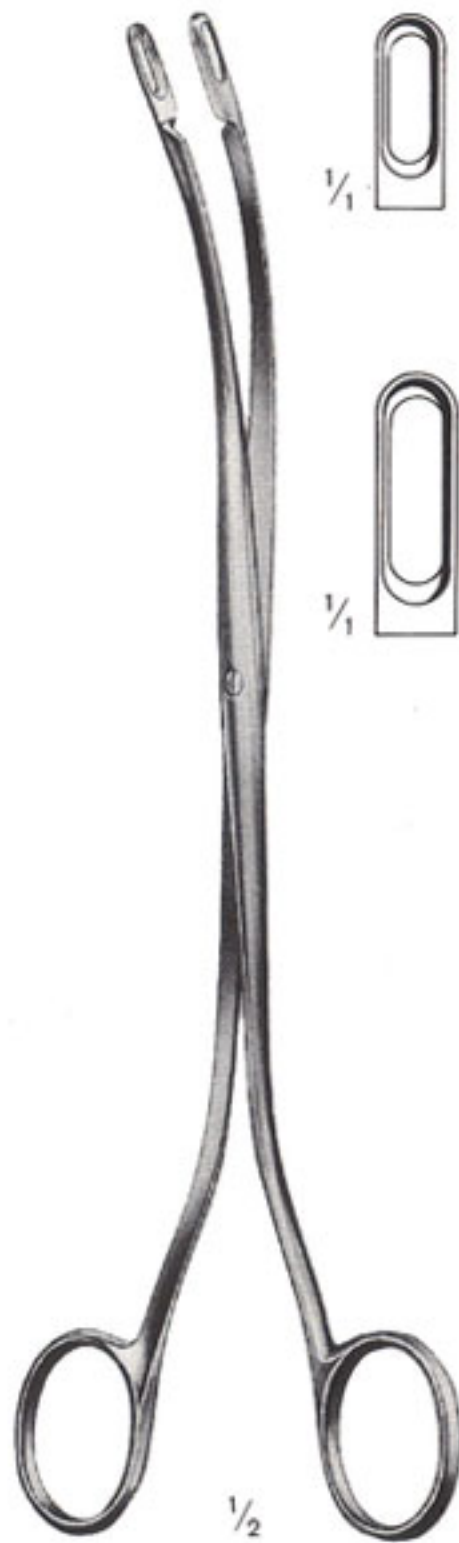

The logo for Precision Instruments Corp features the company name in a white, sans-serif font. The text is split across two overlapping horizontal bars: an orange bar on the left and a black bar on the right. The background of the entire page is white, with a large, vibrant blue curved shape on the left side that partially overlaps the orange bar.

Precision Instruments Corp

Surgical Instruments

Gallensteinzangen, Gallensteinfanger
 Gall Stone Forcep, Catheters, and Scoops
 Pinzas, Cucharillas y Curetas para coger calculos
 biliares

Mixer
 1-217-22
 22 cm/8 3/4"

Desjardins
 23 cm/9"
 1-223-23 = Fig. 1
 1-225-23 = Fig. 2

1-320-27
 26,5 cm/10 1/2"
 malleable

Mod. Muenchen
 30 cm/12"
 elastic

Gallensteinzangen, Gallensteinfanger
 Gall Stone Forcep, Catheters, and Scoops
 Pinzas, Cucharillas y Curetas para coger calculos
 biliares

$\frac{1}{2}$
 1-361-34
 34 cm / 12 1/2"

$\frac{1}{1}$
 Fergusson
 1-362-21
 21,5 cm/8 1/2"

$\frac{1}{1}$
 Fergusson
 1-362-22
 22 cm/8 3/4"

$\frac{1}{1}$
 Fergusson
 1-362-23
 23,5 cm/9 1/4"