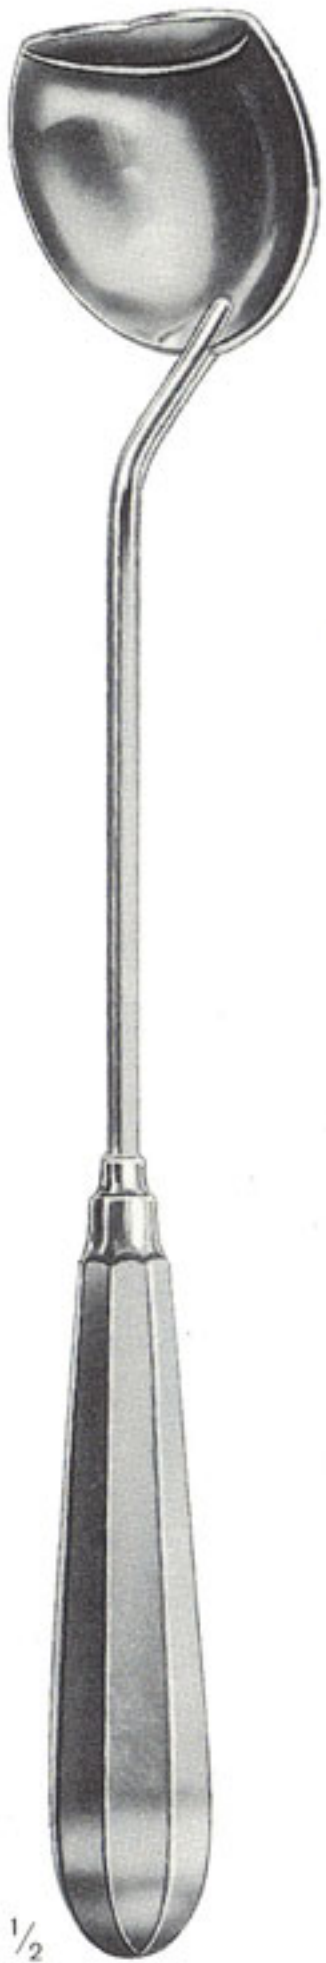

Gallensteinzangen, Gallensteinfanger
Gall Stone Forcep, Catheters, and Scoops
Pinzas, Cucharillas y Curetas para coger calculos
biliares

$\frac{1}{2}$
Moore
1-355-28
28 cm/11"