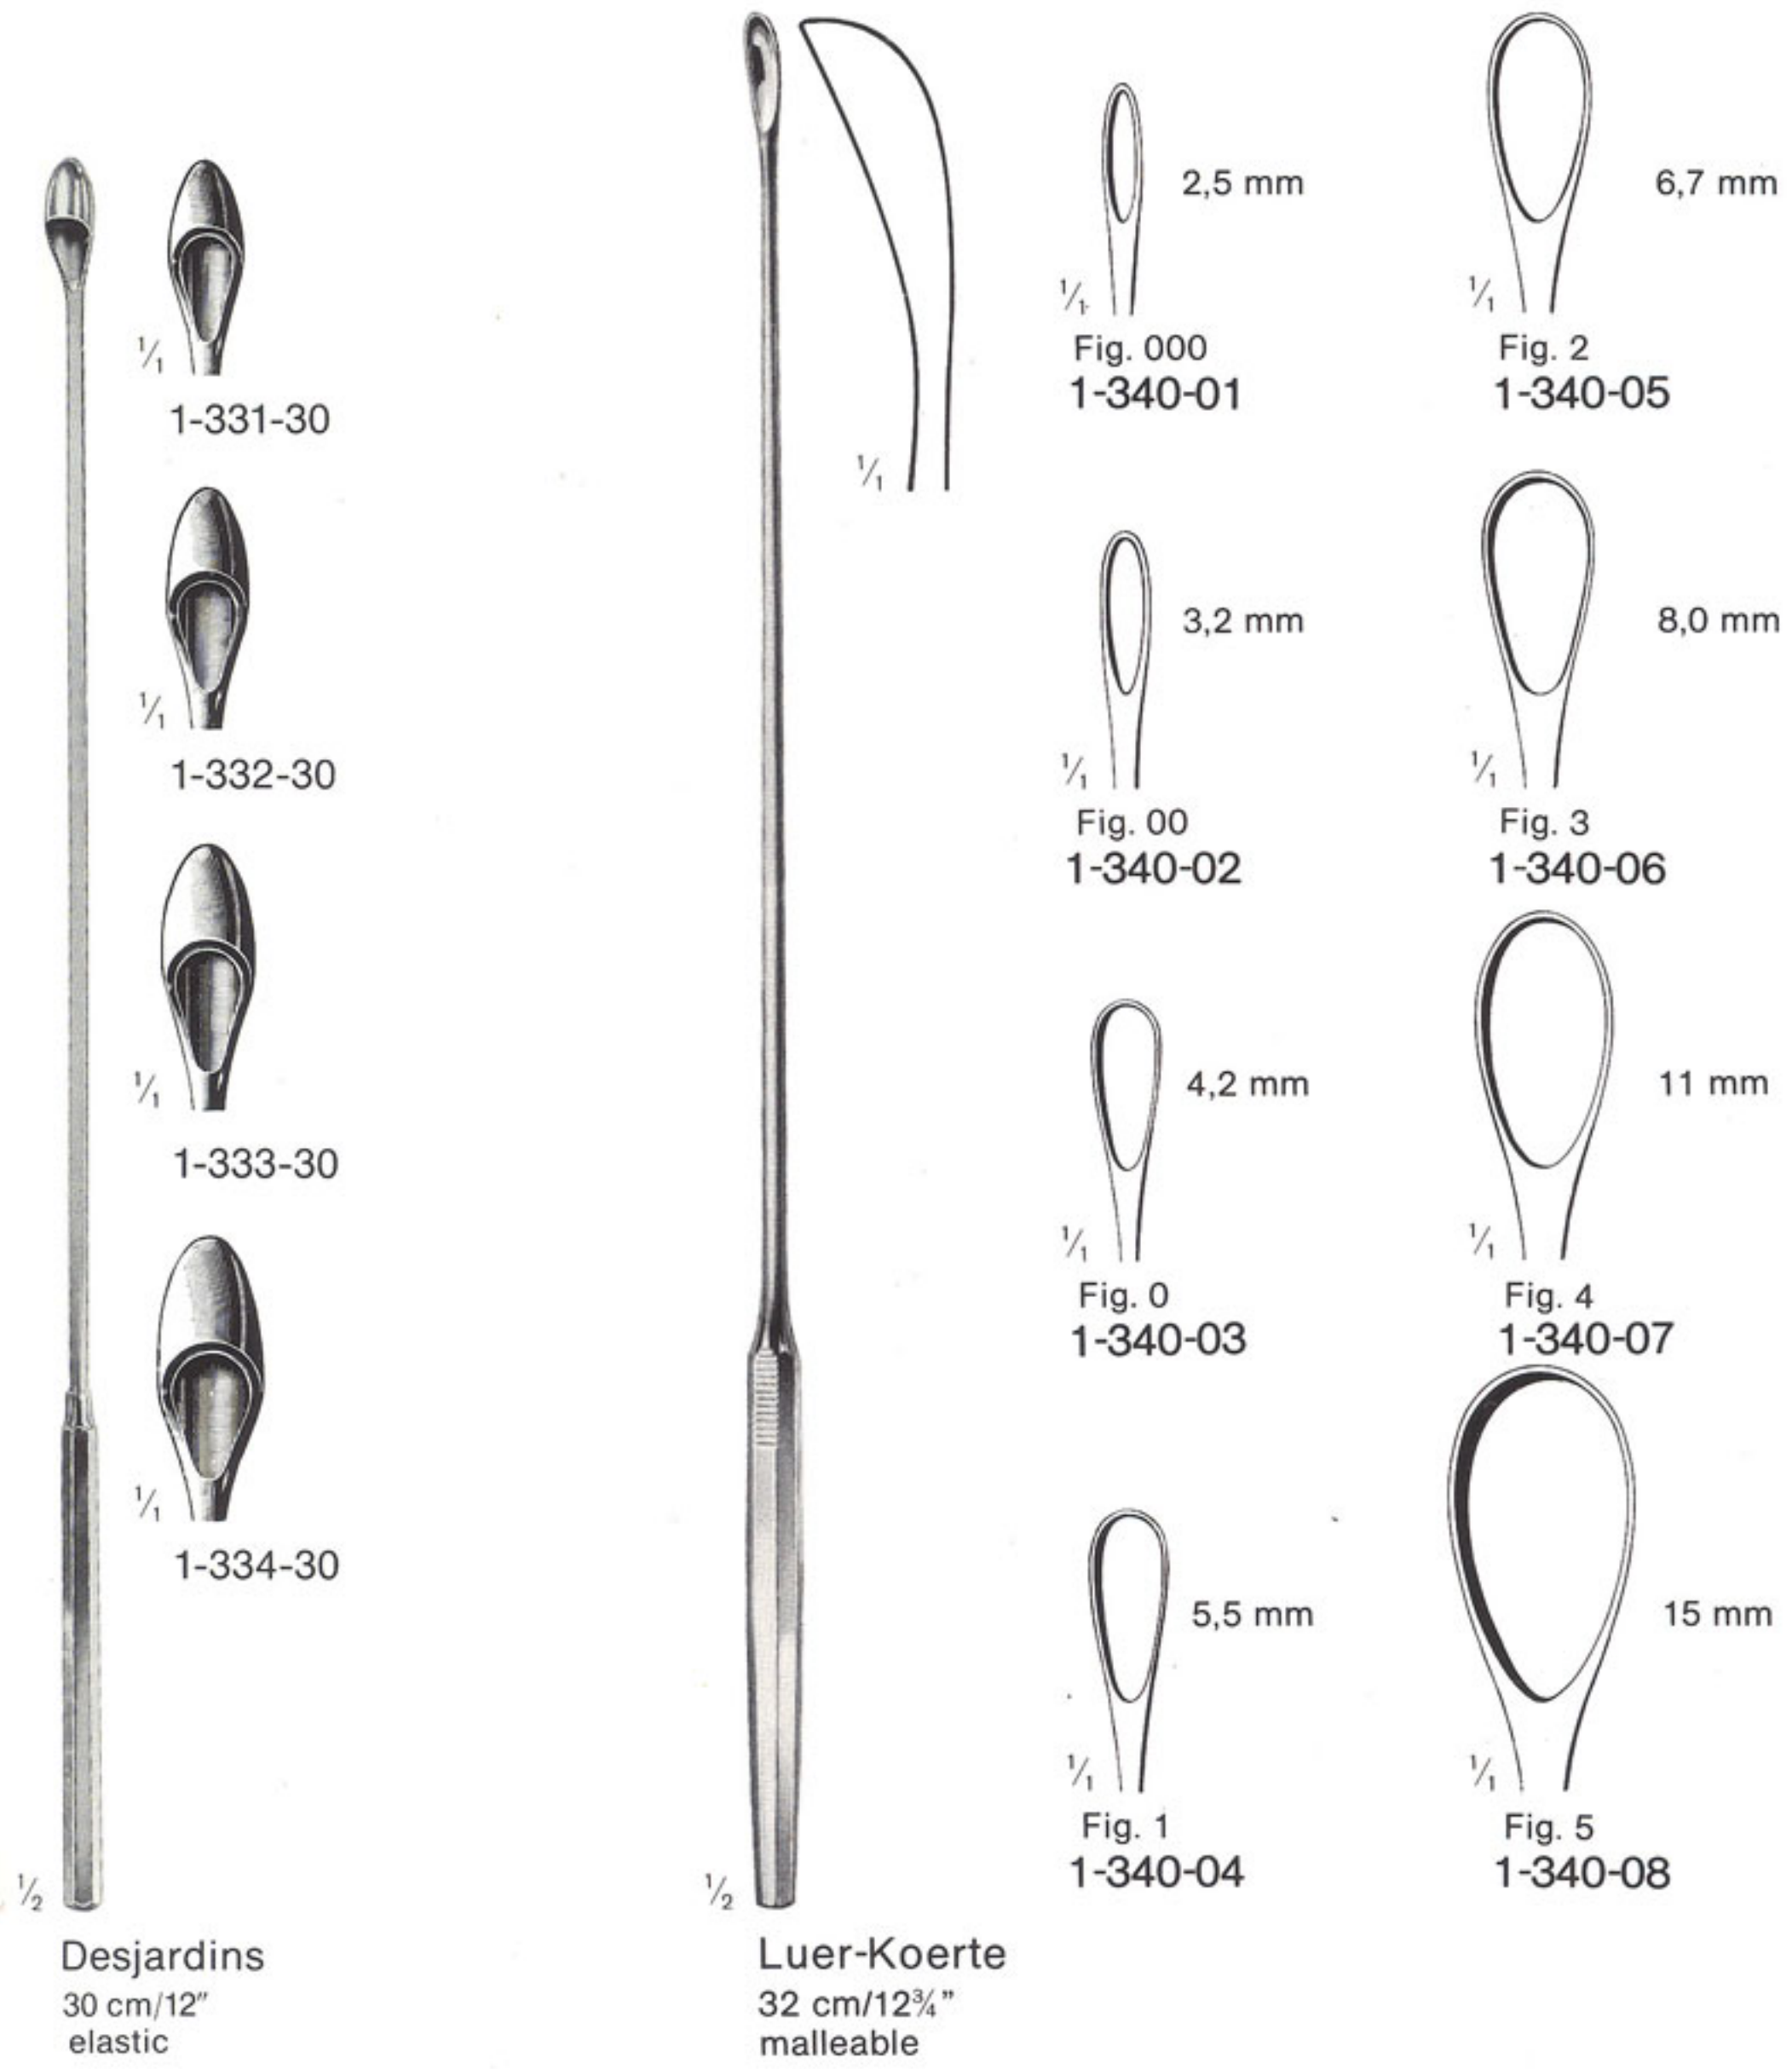

The logo for Precision Instruments Corp features the company name in a white, sans-serif font. The text is split across two overlapping horizontal bars: an orange bar on the left and a black bar on the right. The background of the entire page is white, with a large, vibrant blue curved shape on the left side that partially overlaps the orange bar.

Desjardins
 23 cm/9"
 1-223-23 = Fig. 1
 1-225-23 = Fig. 2

1-320-27
 26,5 cm/10 1/2"
 malleable

Mod. Muenchen
 30 cm/12"
 elastic

Gallensteinzangen, Gallensteinfanger
 Gall Stone Forcep, Catheters, and Scoops
 Pinzas, Cucharillas y Curetas para coger calculos
 biliares

Gallensteinzangen, Gallensteinfanger
 Gall Stone Forcep, Catheters, and Scoops
 Pinzas, Cucharillas y Curetas para coger calculos
 biliares

$\frac{1}{2}$
 Moore
 1-355-28
 28 cm/11"

$\frac{1}{2}$
 Mayo
 1-358-27
 28 cm/11"

$\frac{1}{2}$
 1-361-34
 34 cm / 12 1/2"

$\frac{1}{1}$
 Fergusson
 1-362-21
 21,5 cm/8 1/2"

$\frac{1}{1}$
 Fergusson
 1-362-22
 22 cm/8 3/4"

$\frac{1}{1}$
 Fergusson
 1-362-23
 23,5 cm/9 1/4"