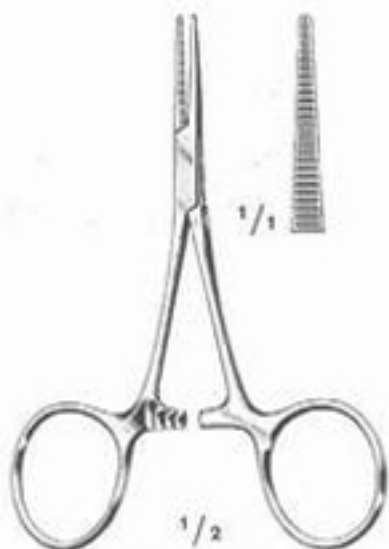

Precision Instruments Corp

Dental Catalogue

31-114-03  
Dieffenbach  
3.5 cm & 5 cm  
1 1/2" & 2"

31-115-03  
Dieffenbach  
3.5 cm & 5 cm  
1 1/2" & 2"

31-176-14  
Pean  
14 cm & 16 cm  
5 1/2" & 6 1/4"

31-306-10  
Hartmann  
10 cm/4"

31-307-10  
10 cm/4"

31-310-12  
Halsted-Mosquito  
Straight  
12.5 cm & 14 cm  
5" & 5 1/2"

31-310-12  
Halsted-Mosquito  
Curved

31-312-12  
Halsted-Mosquito  
Straight  
12.5 cm & 14 cm  
5" & 5 1/2"

31-312-12  
Halsted-Mosquito  
Curved