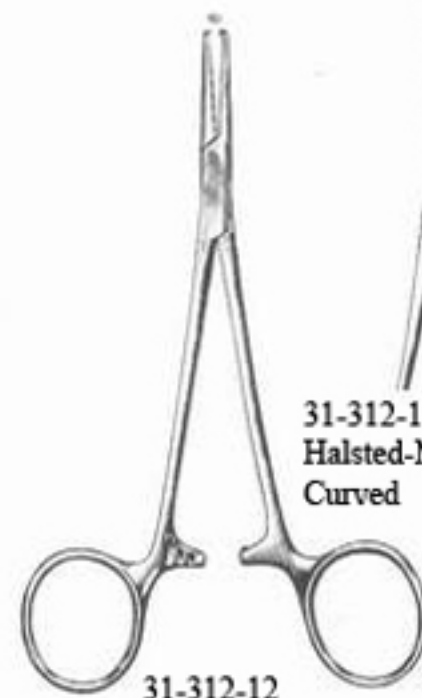

Precision Instruments Corp

Dental Catalogue

31-114-03  
Dieffenbach  
3.5 cm & 5 cm  
1 1/2" & 2"

31-115-03  
Dieffenbach  
3.5 cm & 5 cm  
1 1/2" & 2"

31-176-14  
Pean  
14 cm & 16 cm  
5 1/2" & 6 1/4"

31-306-10  
Hartmann  
10 cm/4"

31-307-10  
10 cm/4"

31-310-12  
Halsted-Mosquito  
Straight  
12.5 cm & 14 cm  
5" & 5 1/2"

31-310-12  
Halsted-Mosquito  
Curved

31-312-12  
Halsted-Mosquito  
Straight  
12.5 cm & 14 cm  
5" & 5 1/2"

31-312-12  
Halsted-Mosquito  
Curved