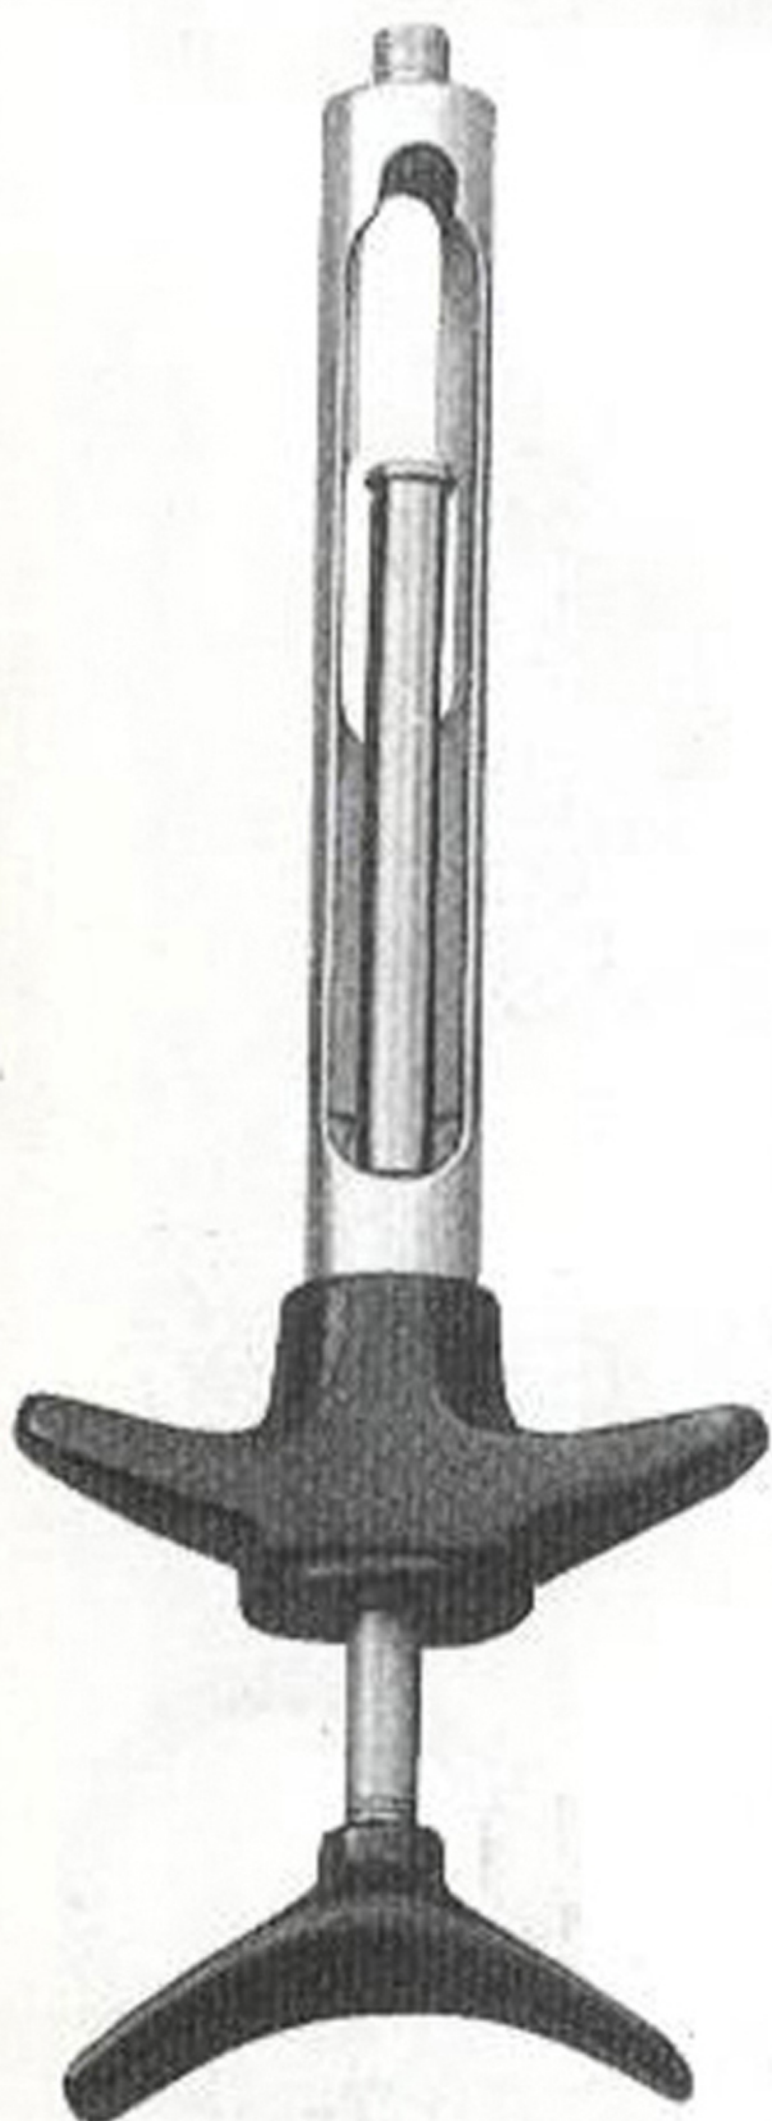

012
Self Aspirating Syringe
1.8 ml