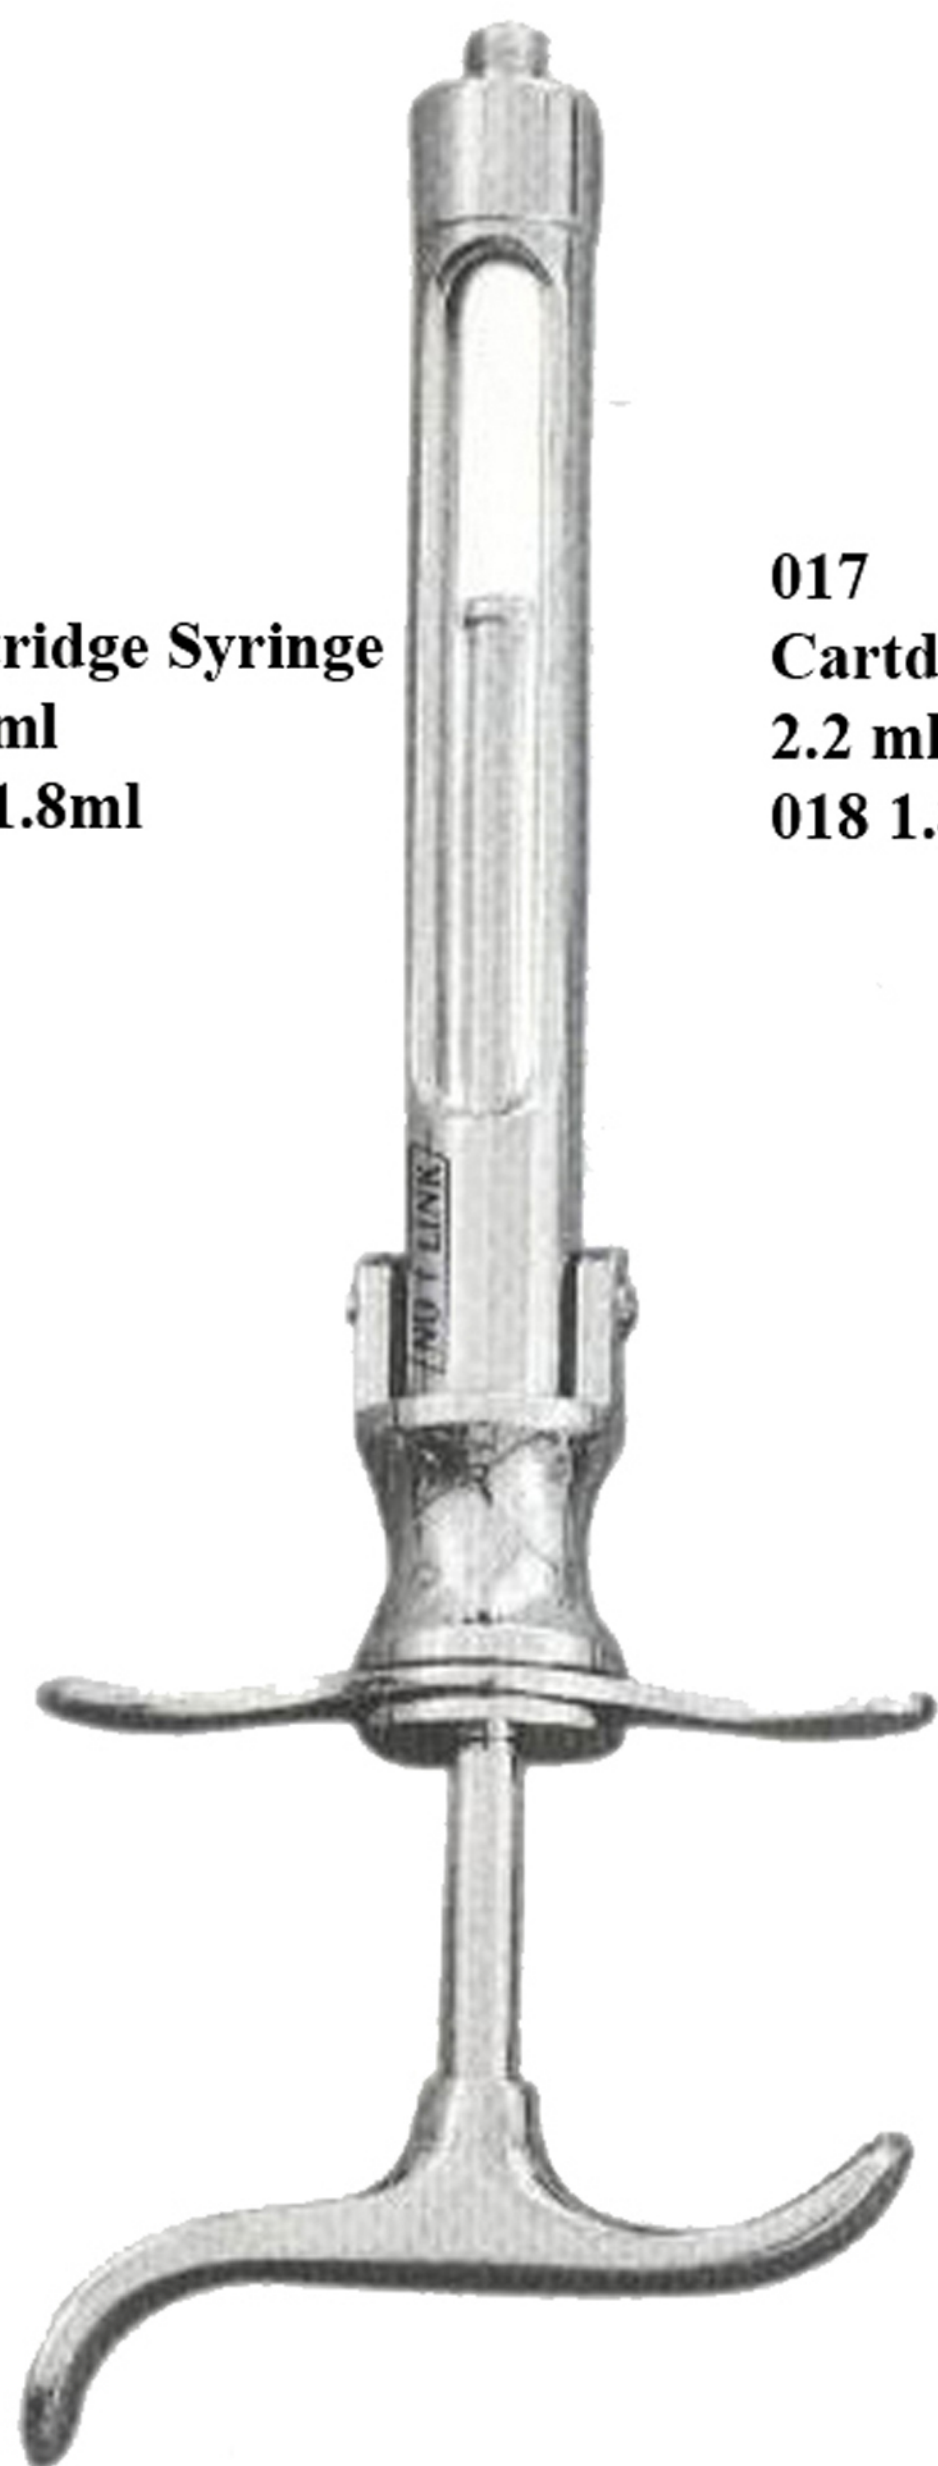

The logo for Precision Instruments Corp is a horizontal bar divided into two sections. The left section is orange and contains the text 'Precision Instruments' in white. The right section is black and contains the text 'Corp' in white. The entire logo is positioned over a large blue circular graphic on the left side of the page.

003  
Bow Compass

004  
Beeran Donk  
Dental Vernier  
0-80mm

005  
Boley Gauge  
0-100mm

006  
Endodontic Ruler

007  
Endodontic Ruler

008  
Bracket positioning gauge

009  
Wills gauge

010  
Ortho gauge

**011**  
**Syringe for Intraligamental**  
**1.8 ml**

**012**  
**Self Aspirating Syringe**  
**1.8 ml**

**013**  
**Water Syringe**

**014**  
**Water Syringe**

015  
Cartridge Syringe  
202 ml  
016 1.8ml

017  
Cartridge Syringe  
2.2 ml  
018 1.8 ml

020  
Aspirating Syringe  
1.8 ml

019  
Aspirating Syringe  
1.8  
Cork Screw Point

**050**  
**Crown Removers**  
**Automatic**

**051**  
**Crown Removers**

**052**  
**Crown Spreader**