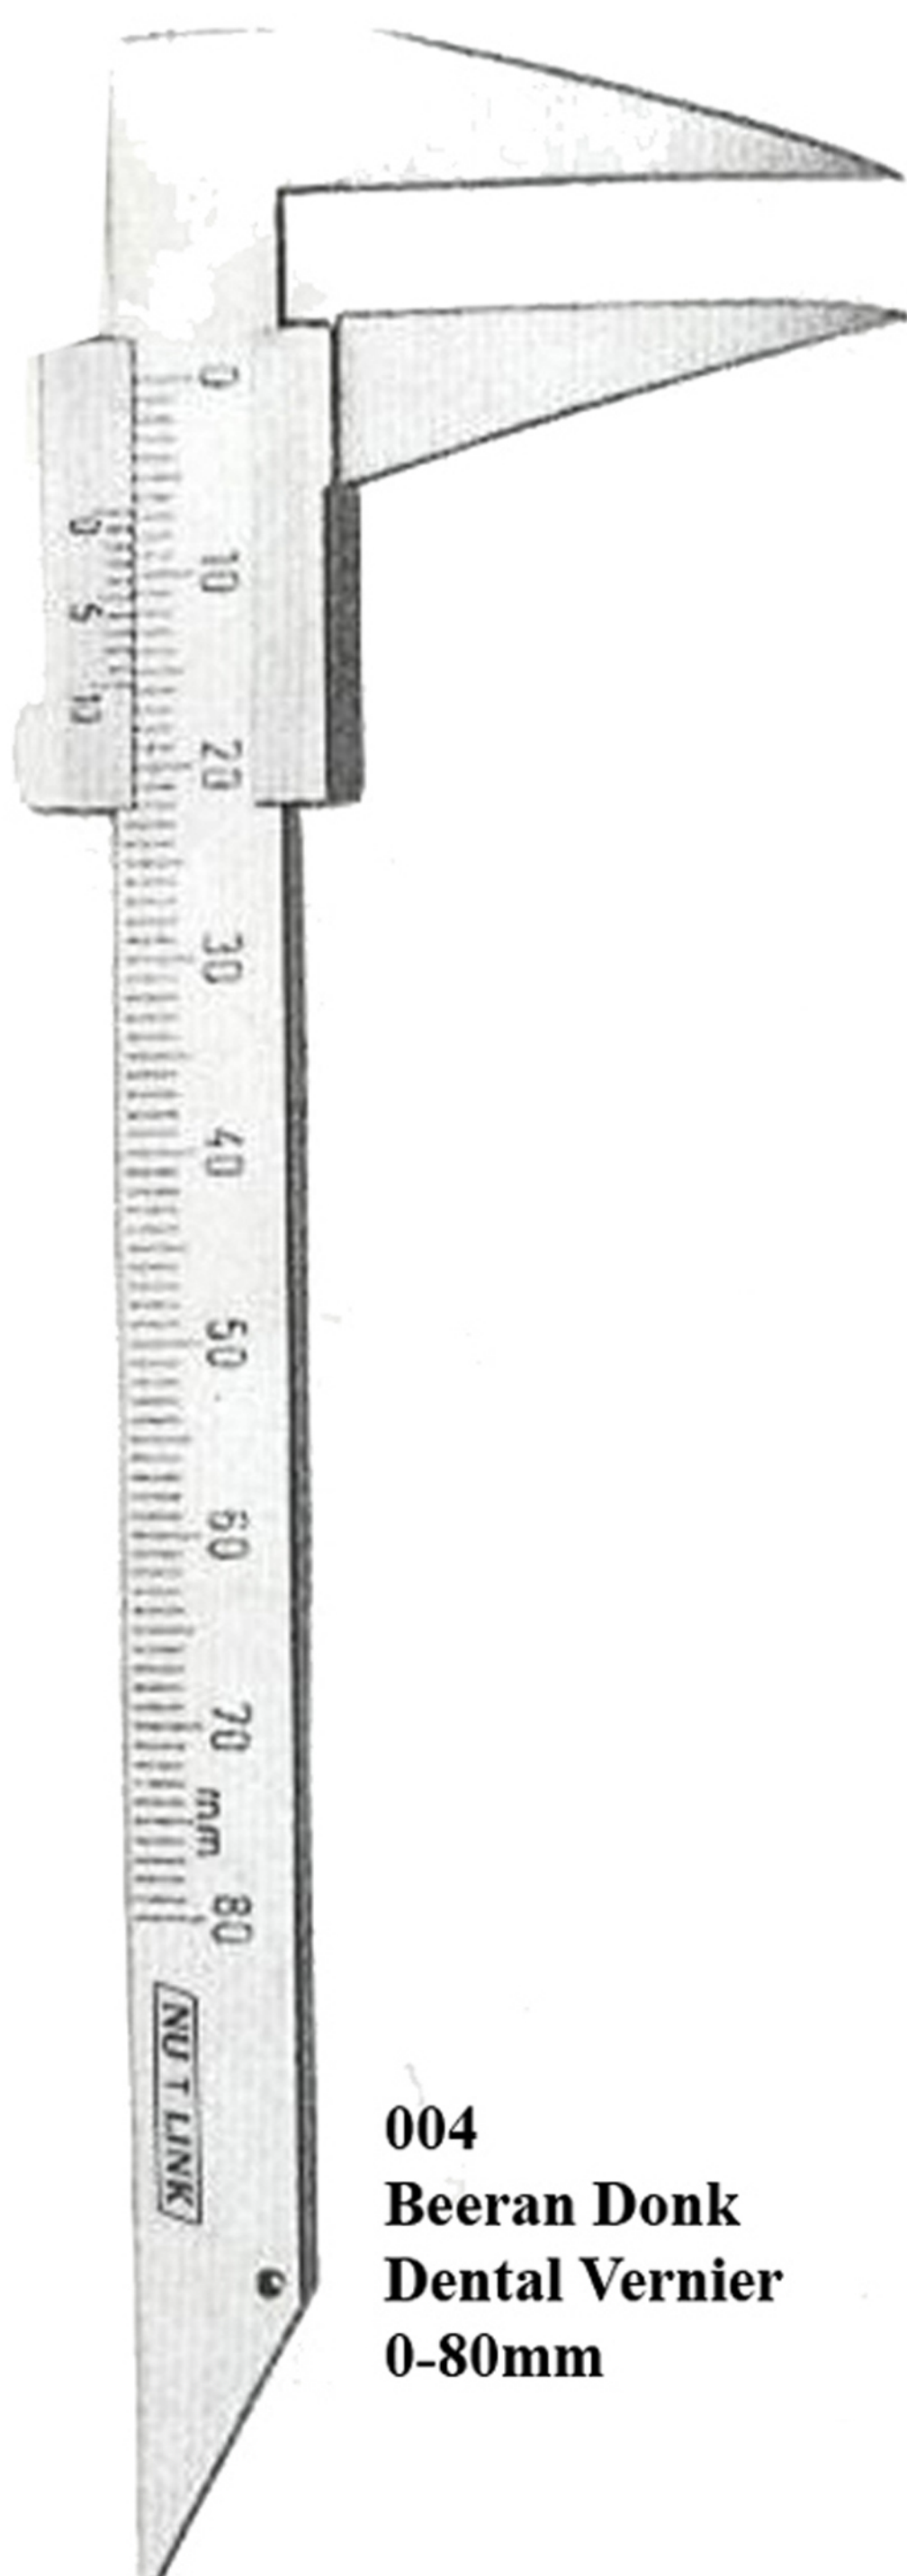

The logo for Precision Instruments Corp is a horizontal bar divided into two sections. The left section is orange and contains the text 'Precision Instruments' in white. The right section is black and contains the text 'Corp' in white. The entire logo is positioned over a large blue circular graphic on the left side of the page.

Precision Instruments Corp

Dental Catalogue

1/1

8-530-01

8-528-01  
Merston

8-580-03  
Miller

001  
For Metal  
002  
For Wax

001  
Iwanson  
0-10mm

003  
Bow Compass

004  
Beeran Donk  
Dental Vernier  
0-80mm

005  
Boley Gauge  
0-100mm

006  
Endodontic Ruler

007  
Endodontic Ruler

008  
Bracket positioning gauge

009  
Wills gauge

010  
Ortho gauge

017  
Cartridge Syringe  
2.2 ml  
018 1.8 ml

020  
Aspirating Syringe  
1.8 ml

019  
Aspirating Syringe  
1.8  
Cork Screw Point

**050**  
**Crown Removers**  
**Automatic**

**051**  
**Crown Removers**

**052**  
**Crown Spreader**