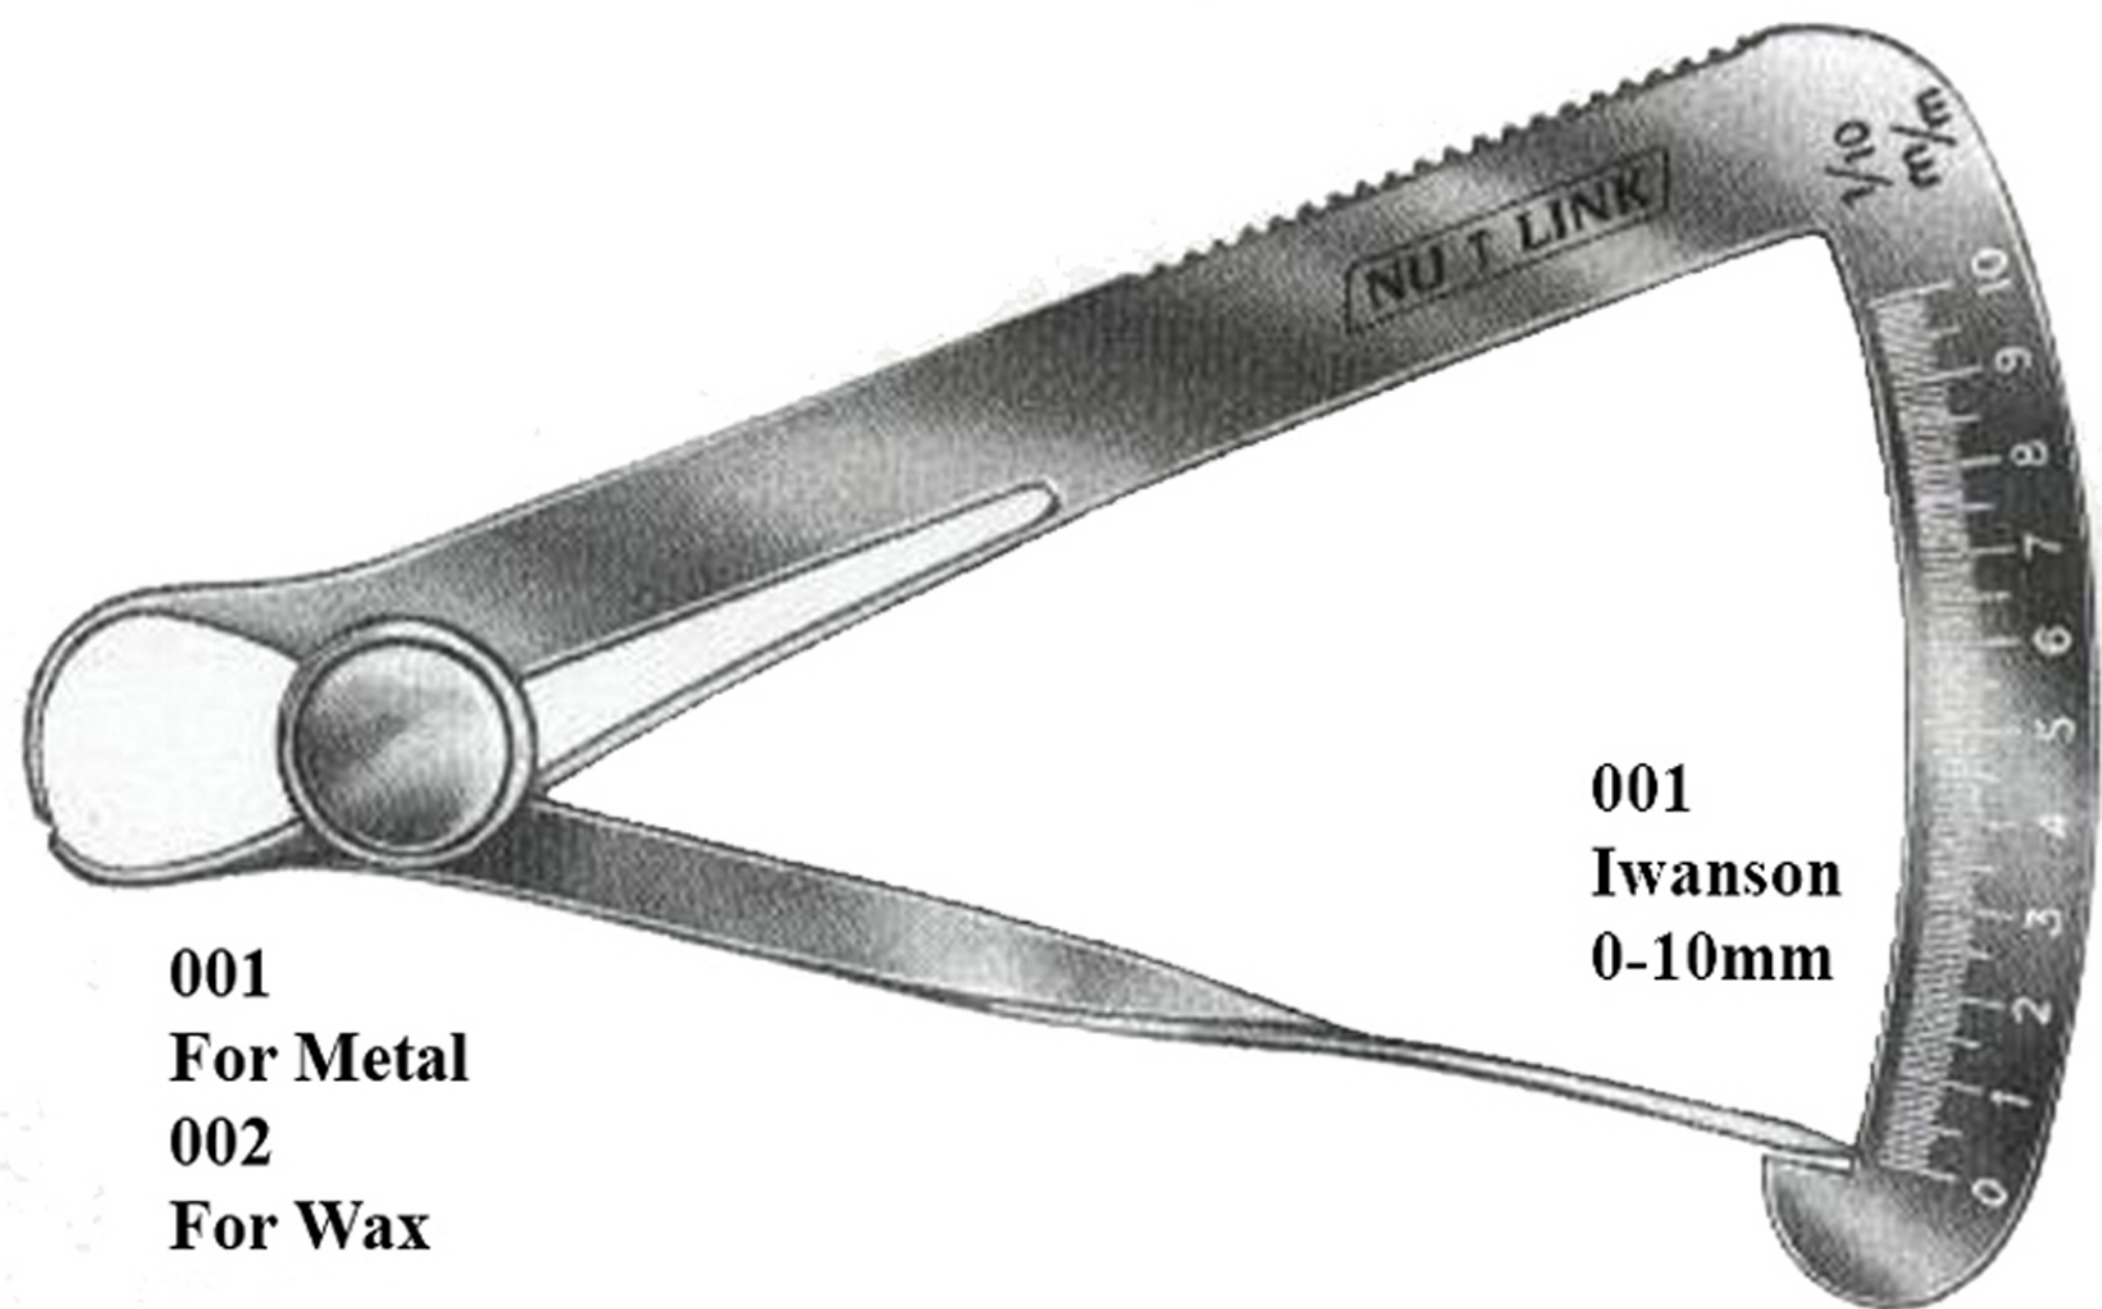

001
For Metal
002
For Wax

001
Iwanson
0-10mm