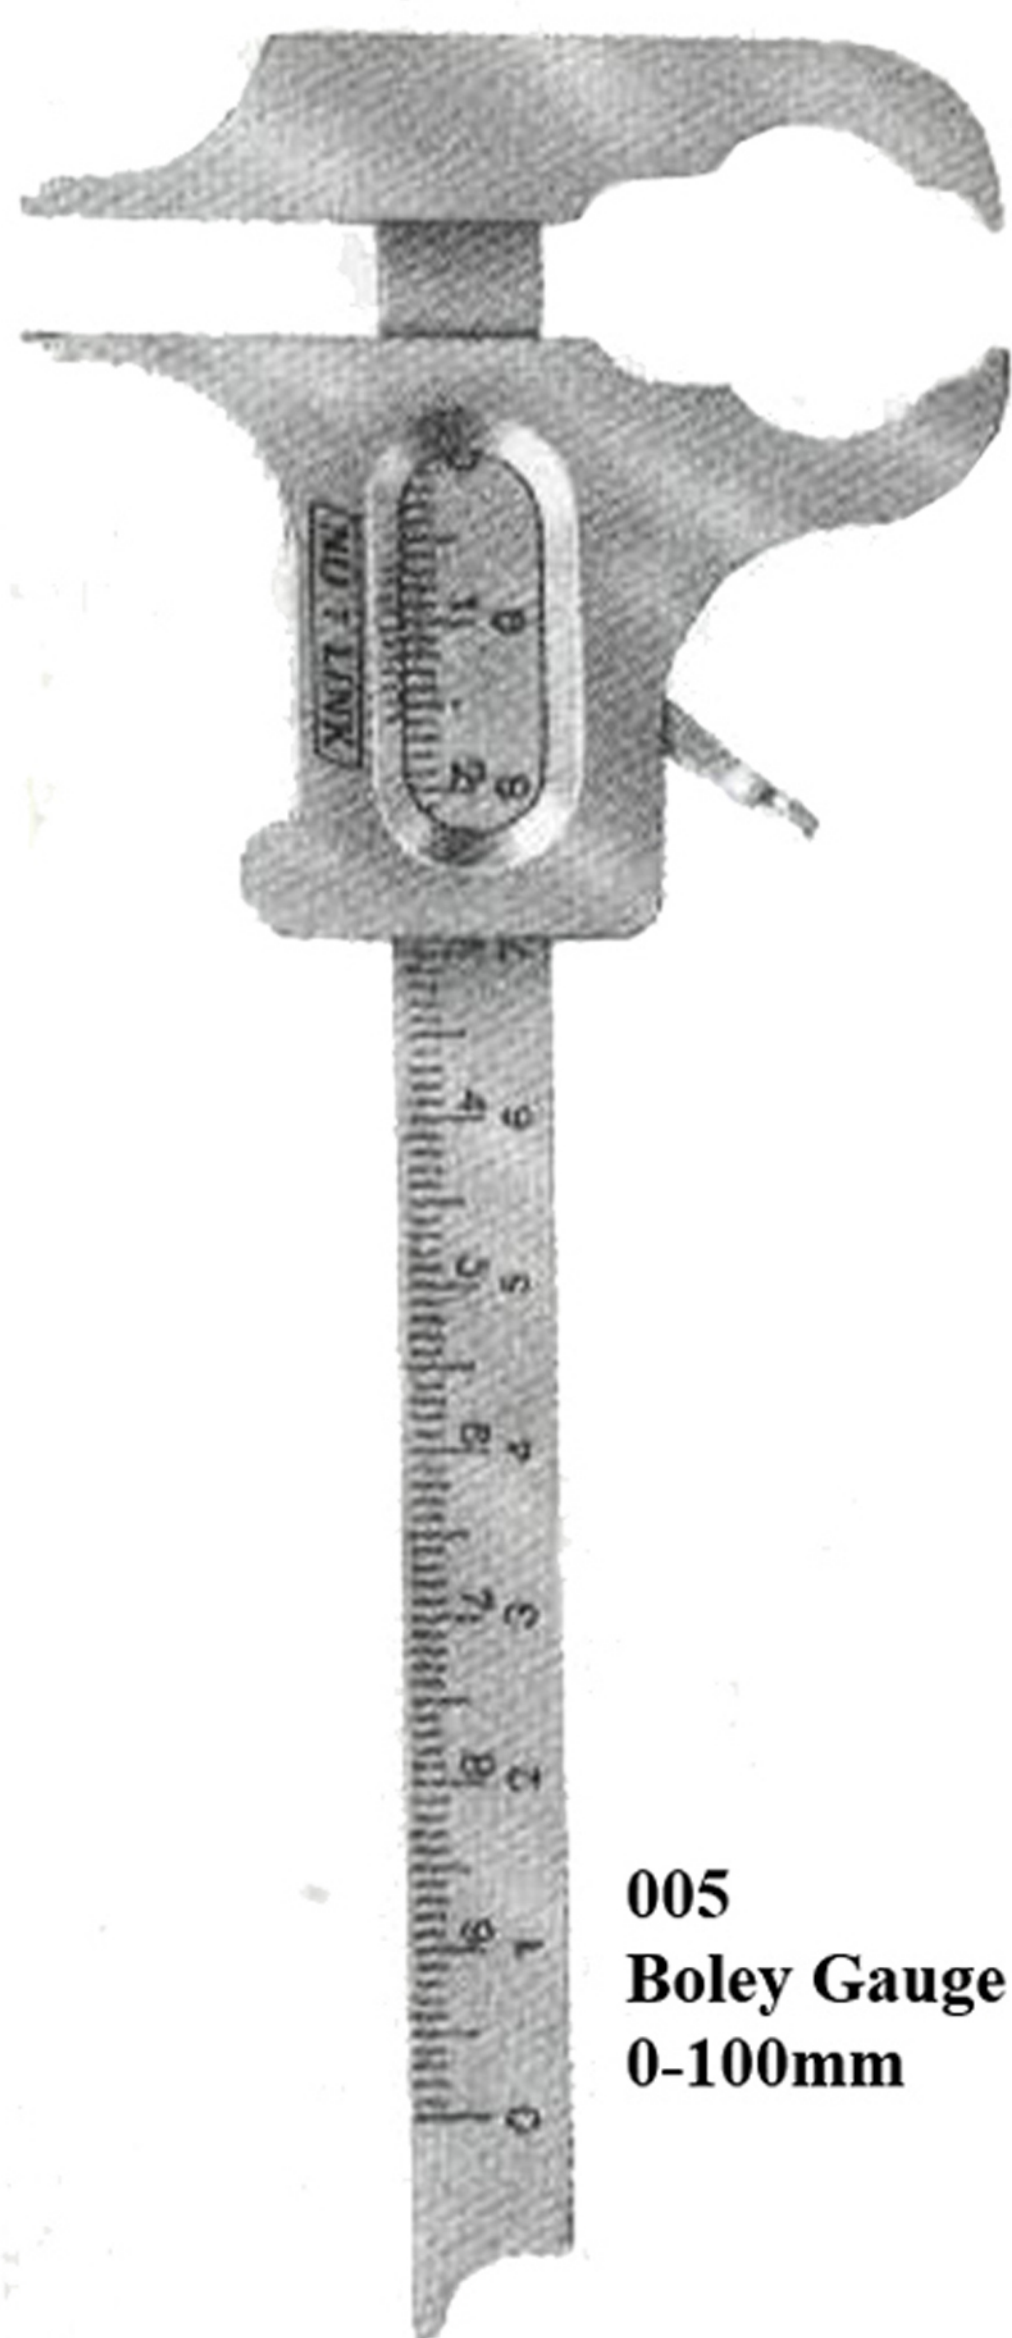

The logo for Precision Instruments Corp is a horizontal bar divided into two sections. The left section is orange and contains the text 'Precision Instruments' in white. The right section is black and contains the text 'Corp' in white. The entire logo is positioned over a large blue circular graphic on the left side of the page.

003  
Bow Compass

004  
Beeran Donk  
Dental Vernier  
0-80mm

005  
Boley Gauge  
0-100mm

006  
Endodontic Ruler

007  
Endodontic Ruler

008  
Bracket positioning gauge

009  
Wills gauge

010  
Ortho gauge

017  
Cartridge Syringe  
2.2 ml  
018 1.8 ml

020  
Aspirating Syringe  
1.8 ml

019  
Aspirating Syringe  
1.8  
Cork Screw Point

**050**  
**Crown Removers**  
**Automatic**

**051**  
**Crown Removers**

**052**  
**Crown Spreader**