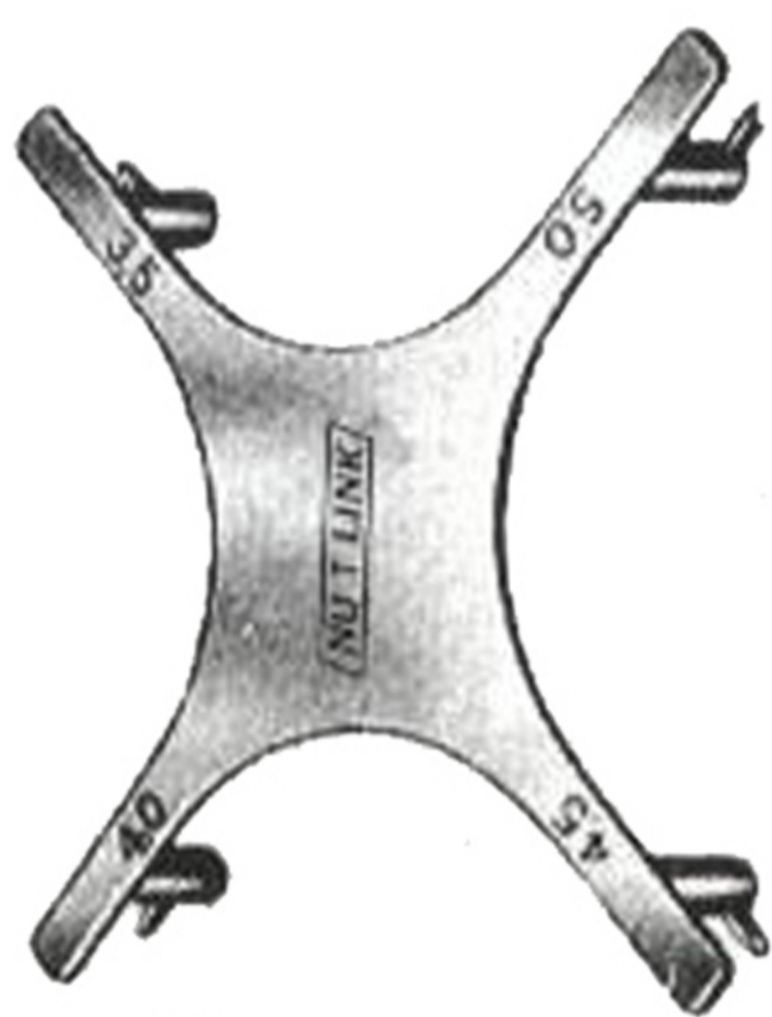

003  
Bow Compass

004  
Beeran Donk  
Dental Vernier  
0-80mm

005  
Boley Gauge  
0-100mm

006  
Endodontic Ruler

007  
Endodontic Ruler

008  
Bracket positioning gauge

009  
Wills gauge

010  
Ortho gauge

**011**  
**Syringe for Intraligamental**  
**1.8 ml**

**012**  
**Self Aspirating Syringe**  
**1.8 ml**

**013**  
**Water Syringe**

**014**  
**Water Syringe**

015  
Cartridge Syringe  
202 ml  
016 1.8ml