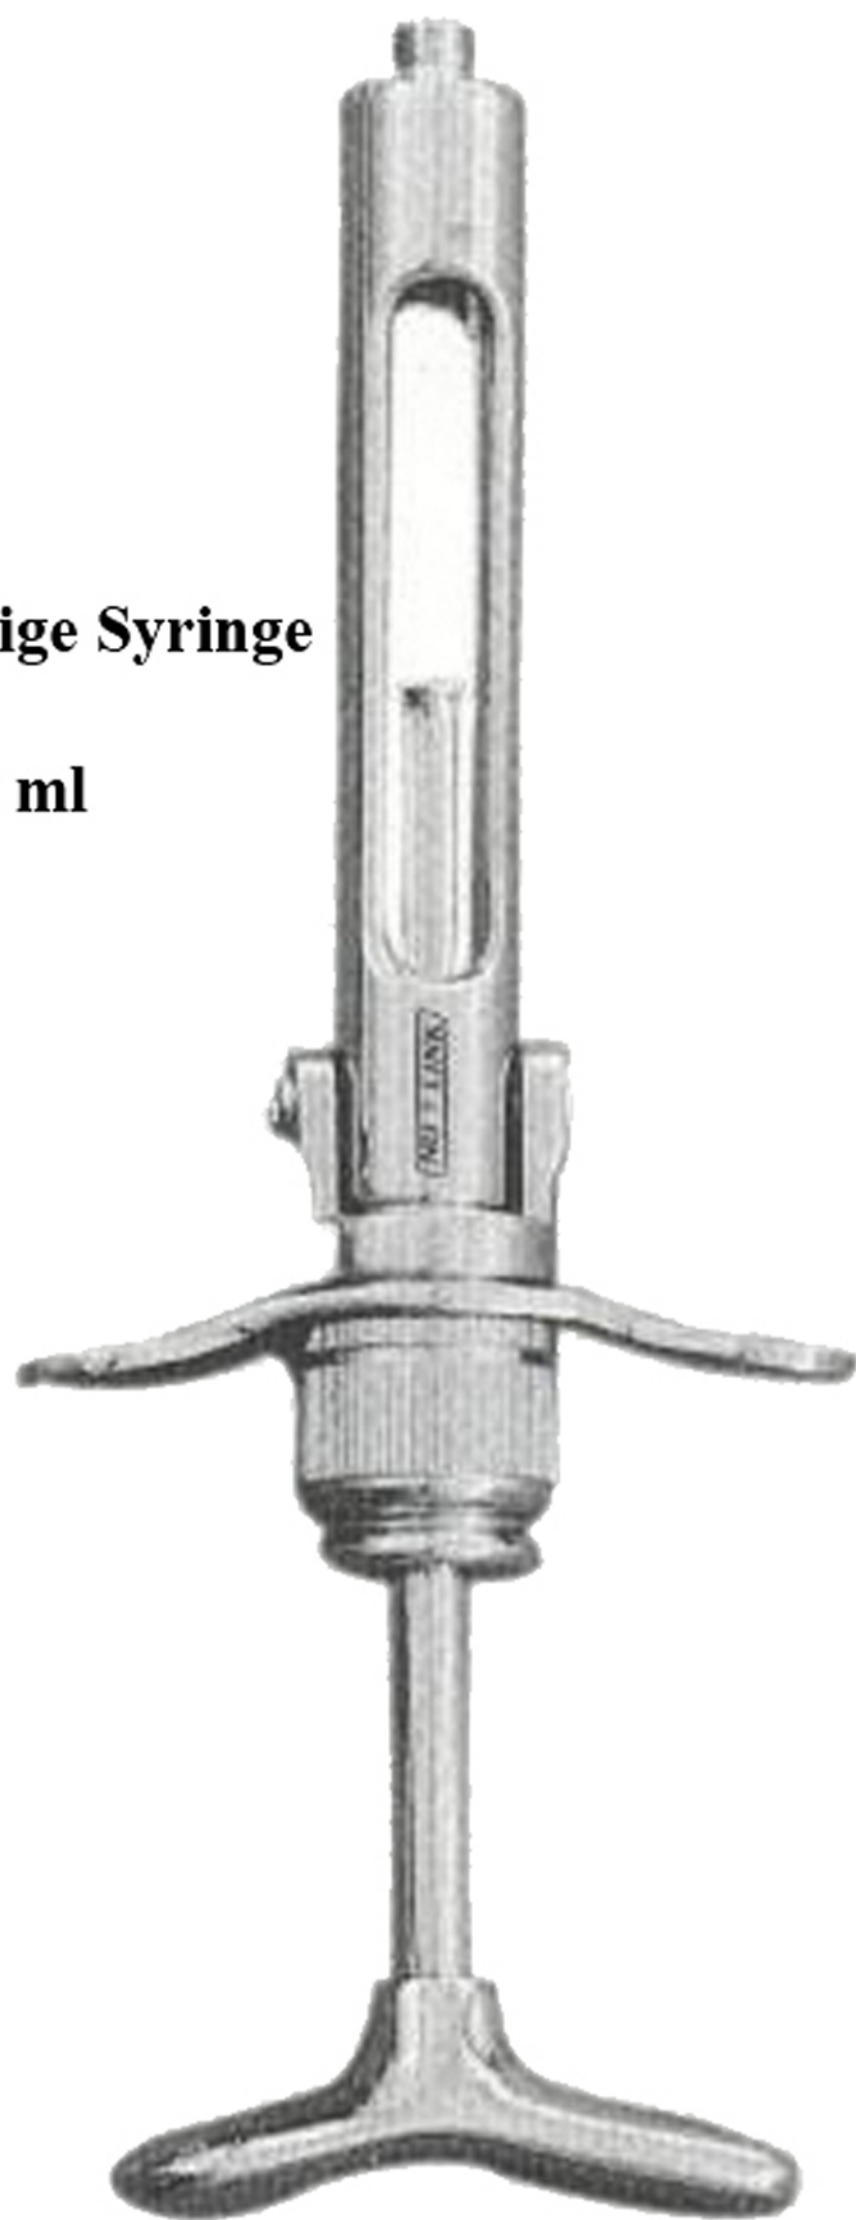

The logo for Precision Instruments Corp is a horizontal bar divided into two sections. The left section is orange and contains the text 'Precision Instruments' in white. The right section is black and contains the text 'Corp' in white. The entire logo is positioned over a large blue circular graphic on the left side of the page.

017  
Cartridge Syringe  
2.2 ml  
018 1.8 ml

020  
Aspirating Syringe  
1.8 ml

019  
Aspirating Syringe  
1.8  
Cork Screw Point

**050**  
**Crown Removers**  
**Automatic**

**051**  
**Crown Removers**

**052**  
**Crown Spreader**