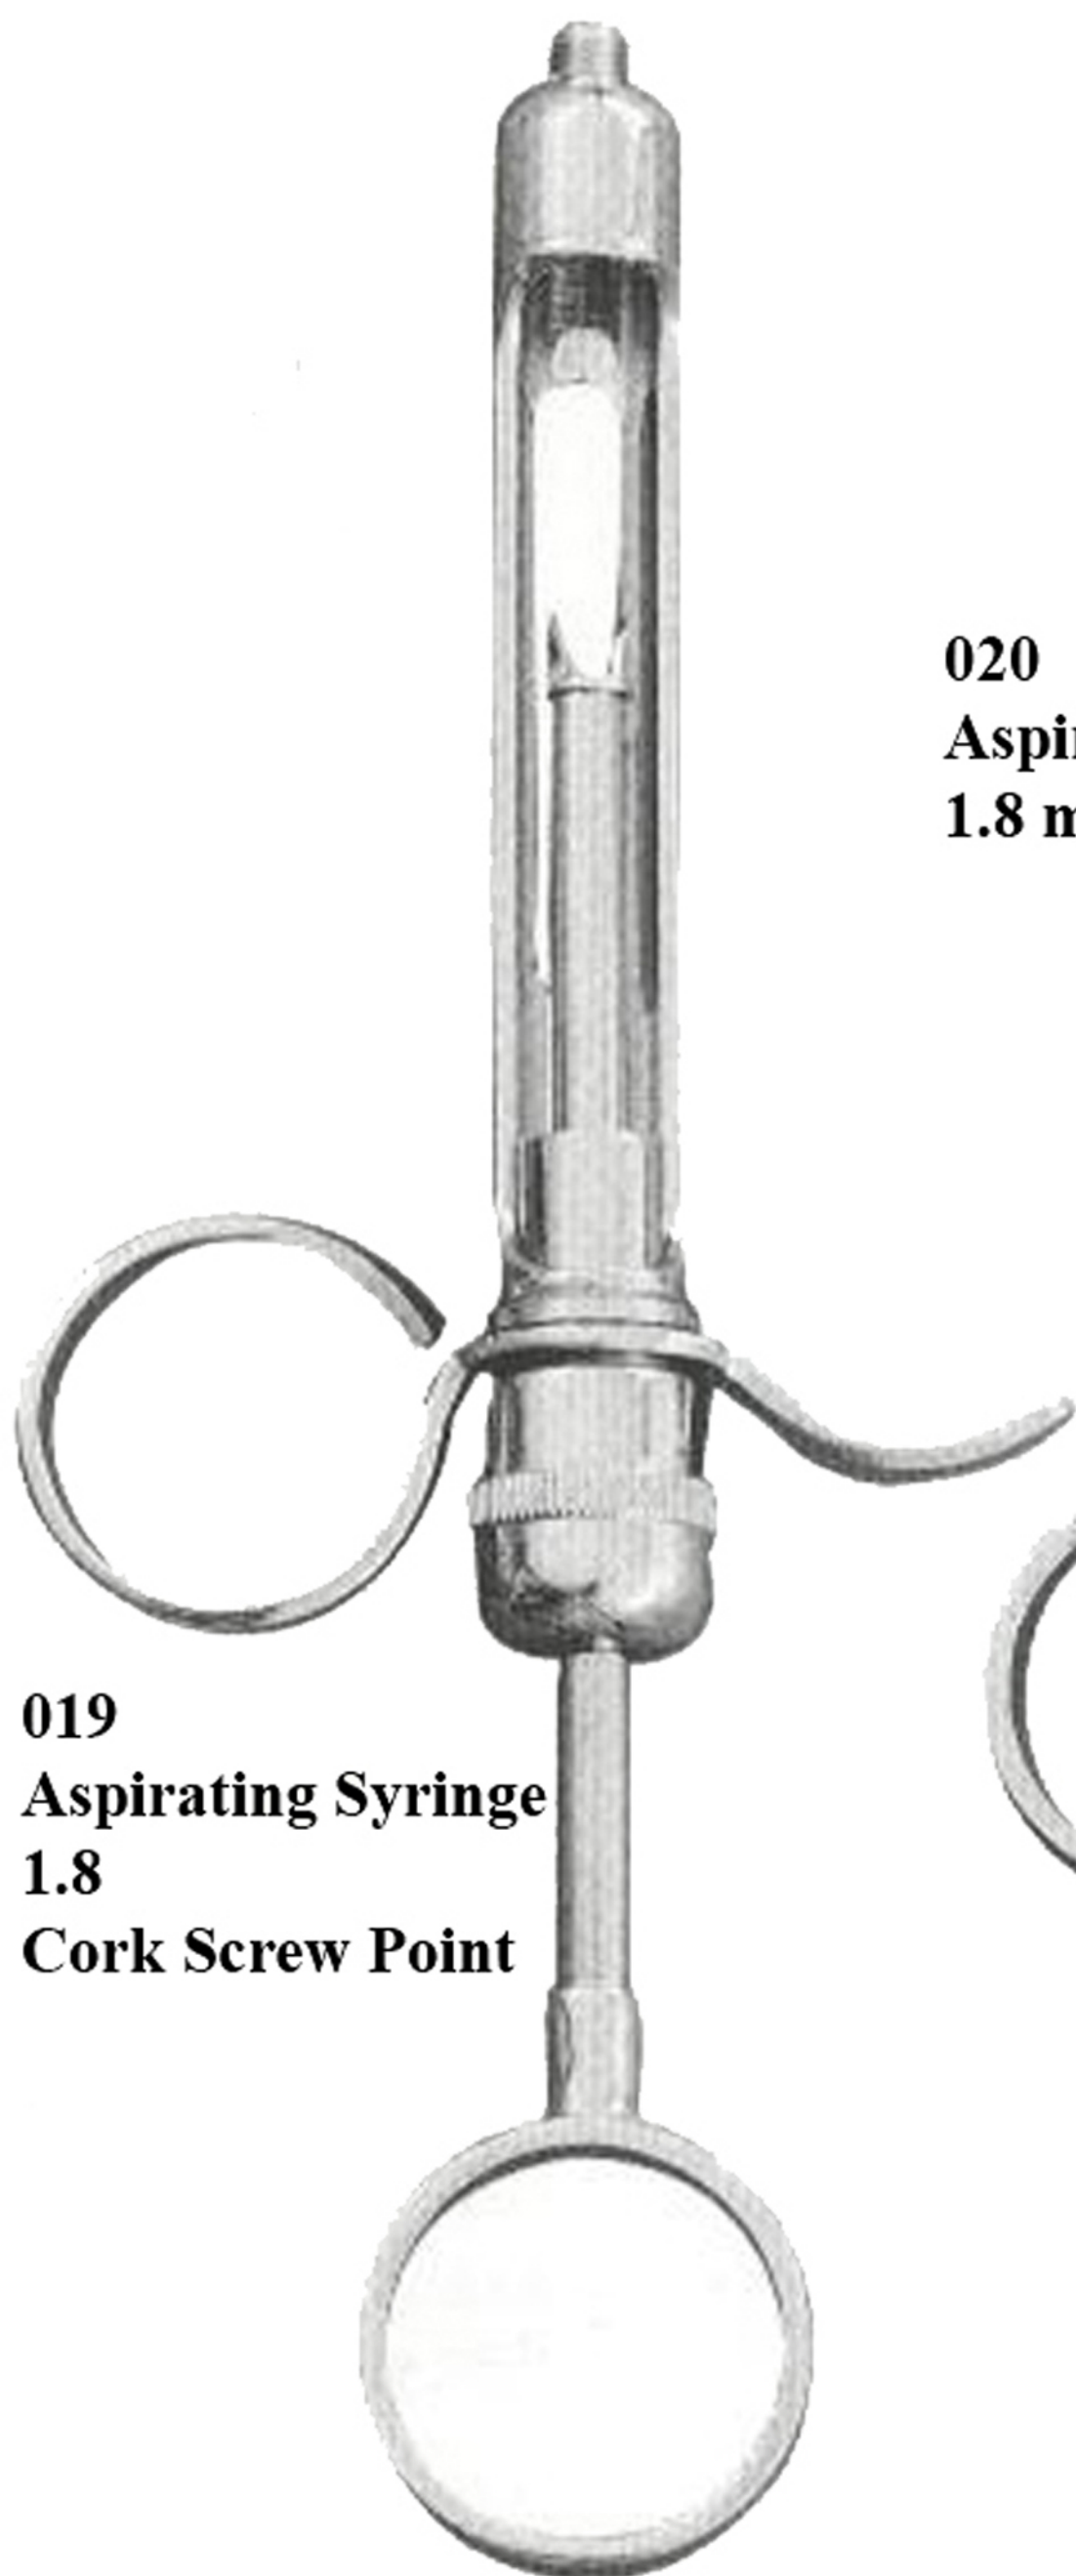

Precision Instruments Corp

Dental Catalogue

1/1

8-530-01

8-528-01  
Merston

8-580-03  
Miller

001  
For Metal  
002  
For Wax

001  
Iwanson  
0-10mm

003  
Bow Compass

004  
Beeran Donk  
Dental Vernier  
0-80mm

005  
Boley Gauge  
0-100mm

006  
Endodontic Ruler

007  
Endodontic Ruler

008  
Bracket positioning gauge

009  
Wills gauge

010  
Ortho gauge

017  
Cartridge Syringe  
2.2 ml  
018 1.8 ml

020  
Aspirating Syringe  
1.8 ml

019  
Aspirating Syringe  
1.8  
Cork Screw Point

**050**  
**Crown Removers**  
**Automatic**

**051**  
**Crown Removers**

**052**  
**Crown Spreader**