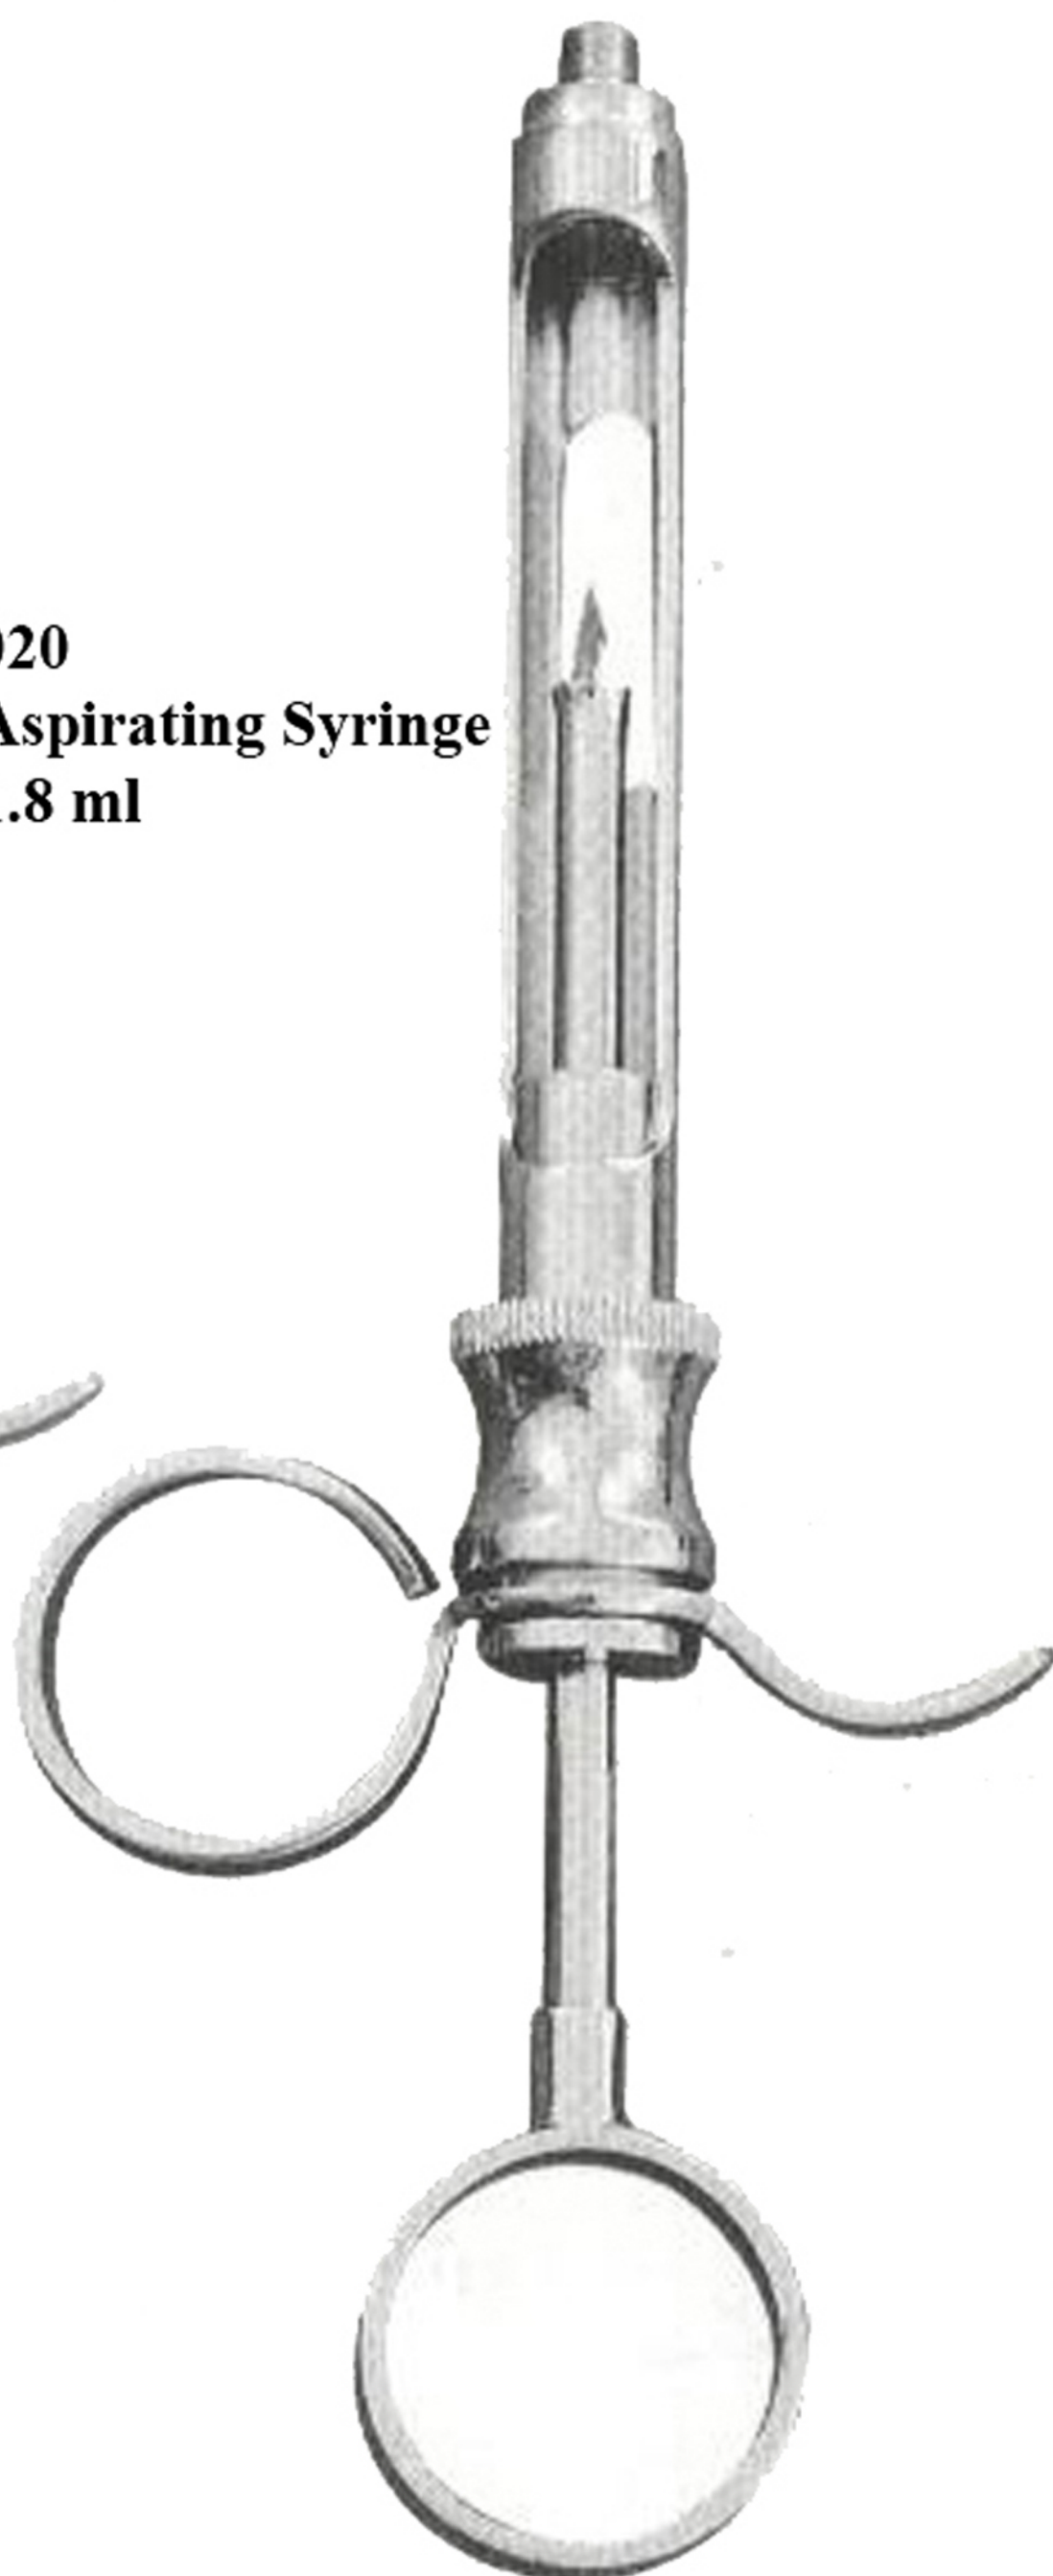

The logo for Precision Instruments Corp is a horizontal bar divided into two sections. The left section is orange and contains the text 'Precision Instruments' in white. The right section is black and contains the text 'Corp' in white. The entire logo is positioned over a large blue circular graphic on the left side of the page.

017  
Cartridge Syringe  
2.2 ml  
018 1.8 ml

020  
Aspirating Syringe  
1.8 ml

019  
Aspirating Syringe  
1.8  
Cork Screw Point

**050**  
**Crown Removers**  
**Automatic**

**051**  
**Crown Removers**

**052**  
**Crown Spreader**