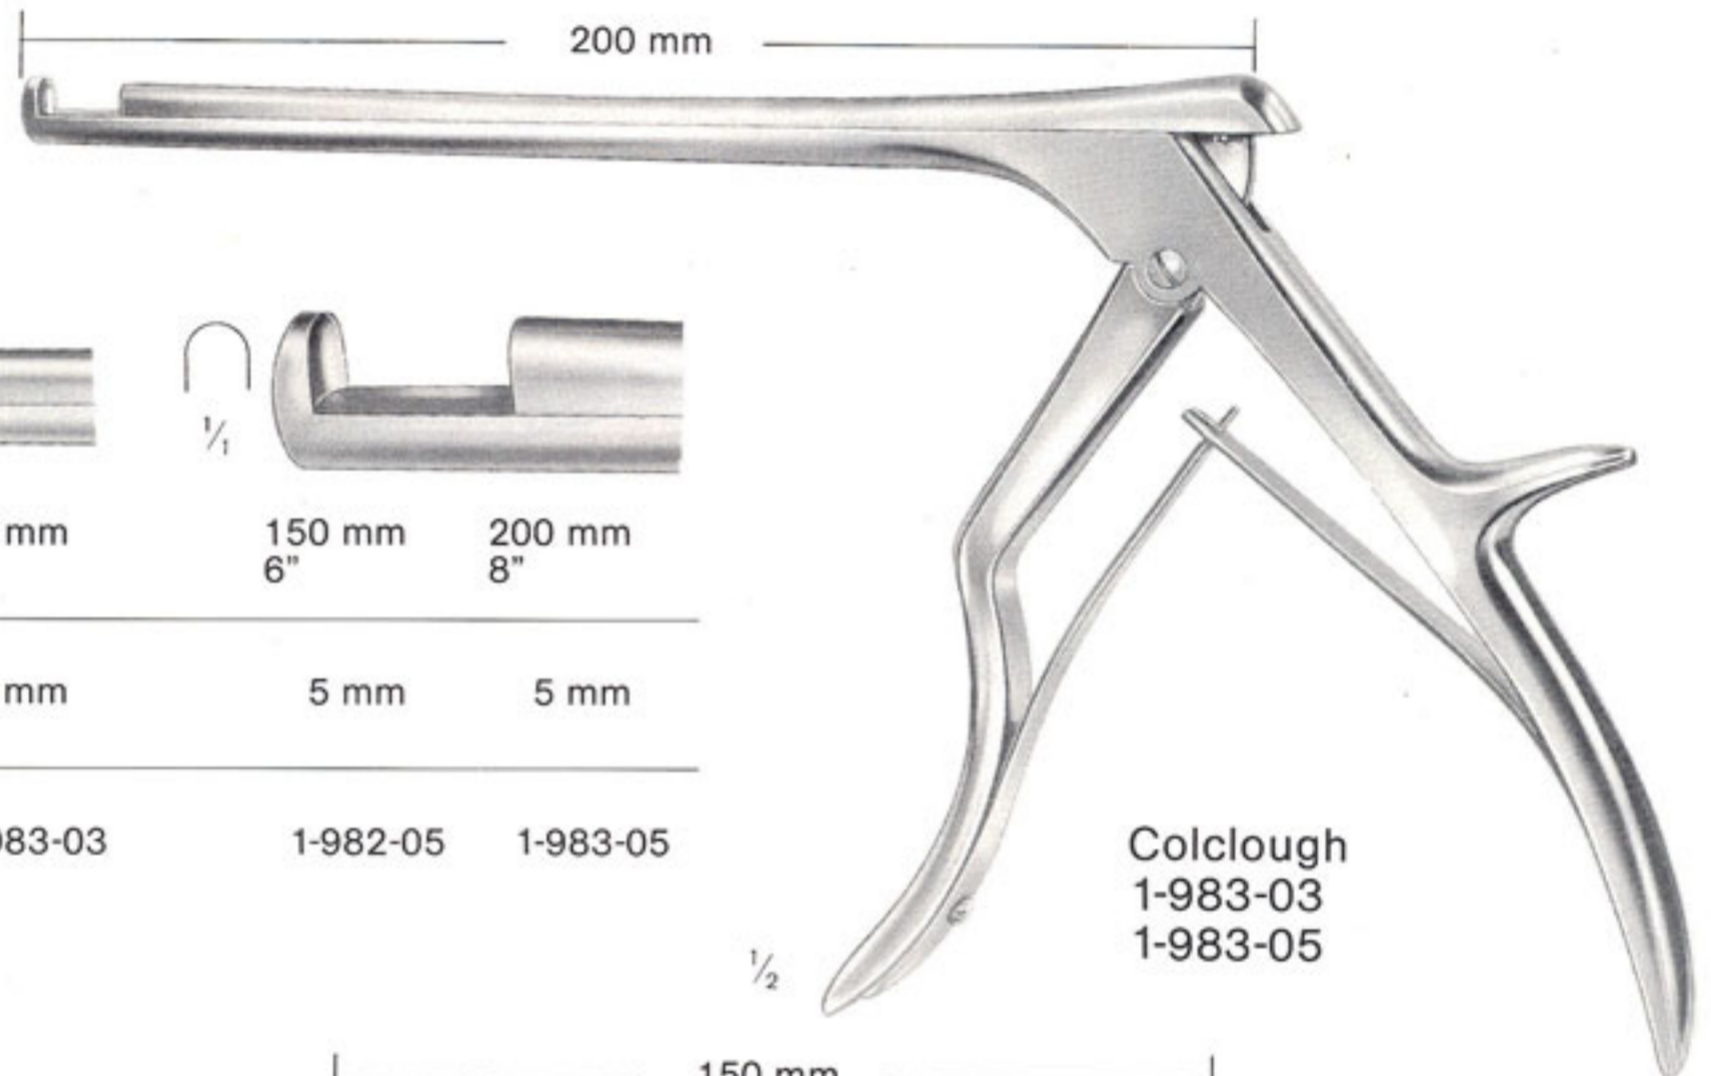

The logo for Precision Instruments Corp is a horizontal bar divided into two sections. The left section is orange and the right section is black. The text "Precision Instruments Corp" is written in white, sans-serif font across the bar.

Precision Instruments Corp

Surgical Instruments

Bandscheibenstanzen

Intervertebral Disc Rongeurs

Pinzas cortantes para discos intervertebrales

Colclough
1-982-03
1-982-05

Colclough
1-983-03
1-983-05

Length of shaft	150 mm 6"	200 mm 8"	150 mm 6"	200 mm 8"
Width of bite	3 mm	3 mm	5 mm	5 mm
Cat. Ref.	1-982-03	1-983-03	1-982-05	1-983-05

Colclough
1-984-03
1-984-05

Colclough
1-985-03
1-985-05

Length of shaft	150 mm 6"	200 mm 8"	150 mm 6"	200 mm 8"
Width of bite	3 mm	3 mm	5 mm	5 mm
Cat. Ref.	1-984-03	1-985-03	1-984-05	1-985-05