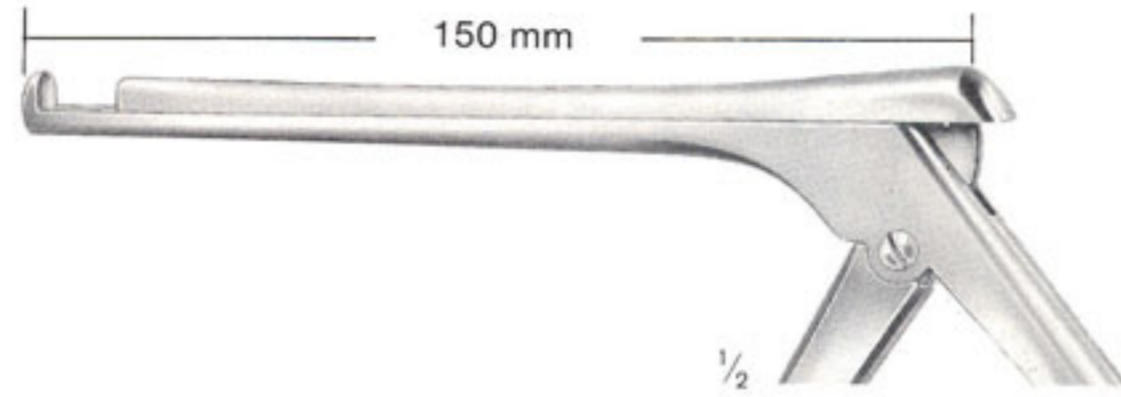

The logo for Precision Instruments Corp is a horizontal bar divided into two sections. The left section is orange and the right section is black. The text "Precision Instruments Corp" is written in white, sans-serif font across the bar.

Precision Instruments Corp

Surgical Instruments

Bandscheibenstanzen

Intervertebral Disc Rongeurs

Pinzas cortantes para discos intervertebrales

Colclough
1-982-03
1-982-05

Colclough
1-983-03
1-983-05

Length of shaft	150 mm 6"	200 mm 8"	150 mm 6"	200 mm 8"
Width of bite	3 mm	3 mm	5 mm	5 mm
Cat. Ref.	1-982-03	1-983-03	1-982-05	1-983-05

Colclough
1-984-03
1-984-05

Colclough
1-985-03
1-985-05

Length of shaft	150 mm 6"	200 mm 8"	150 mm 6"	200 mm 8"
Width of bite	3 mm	3 mm	5 mm	5 mm
Cat. Ref.	1-984-03	1-985-03	1-984-05	1-985-05