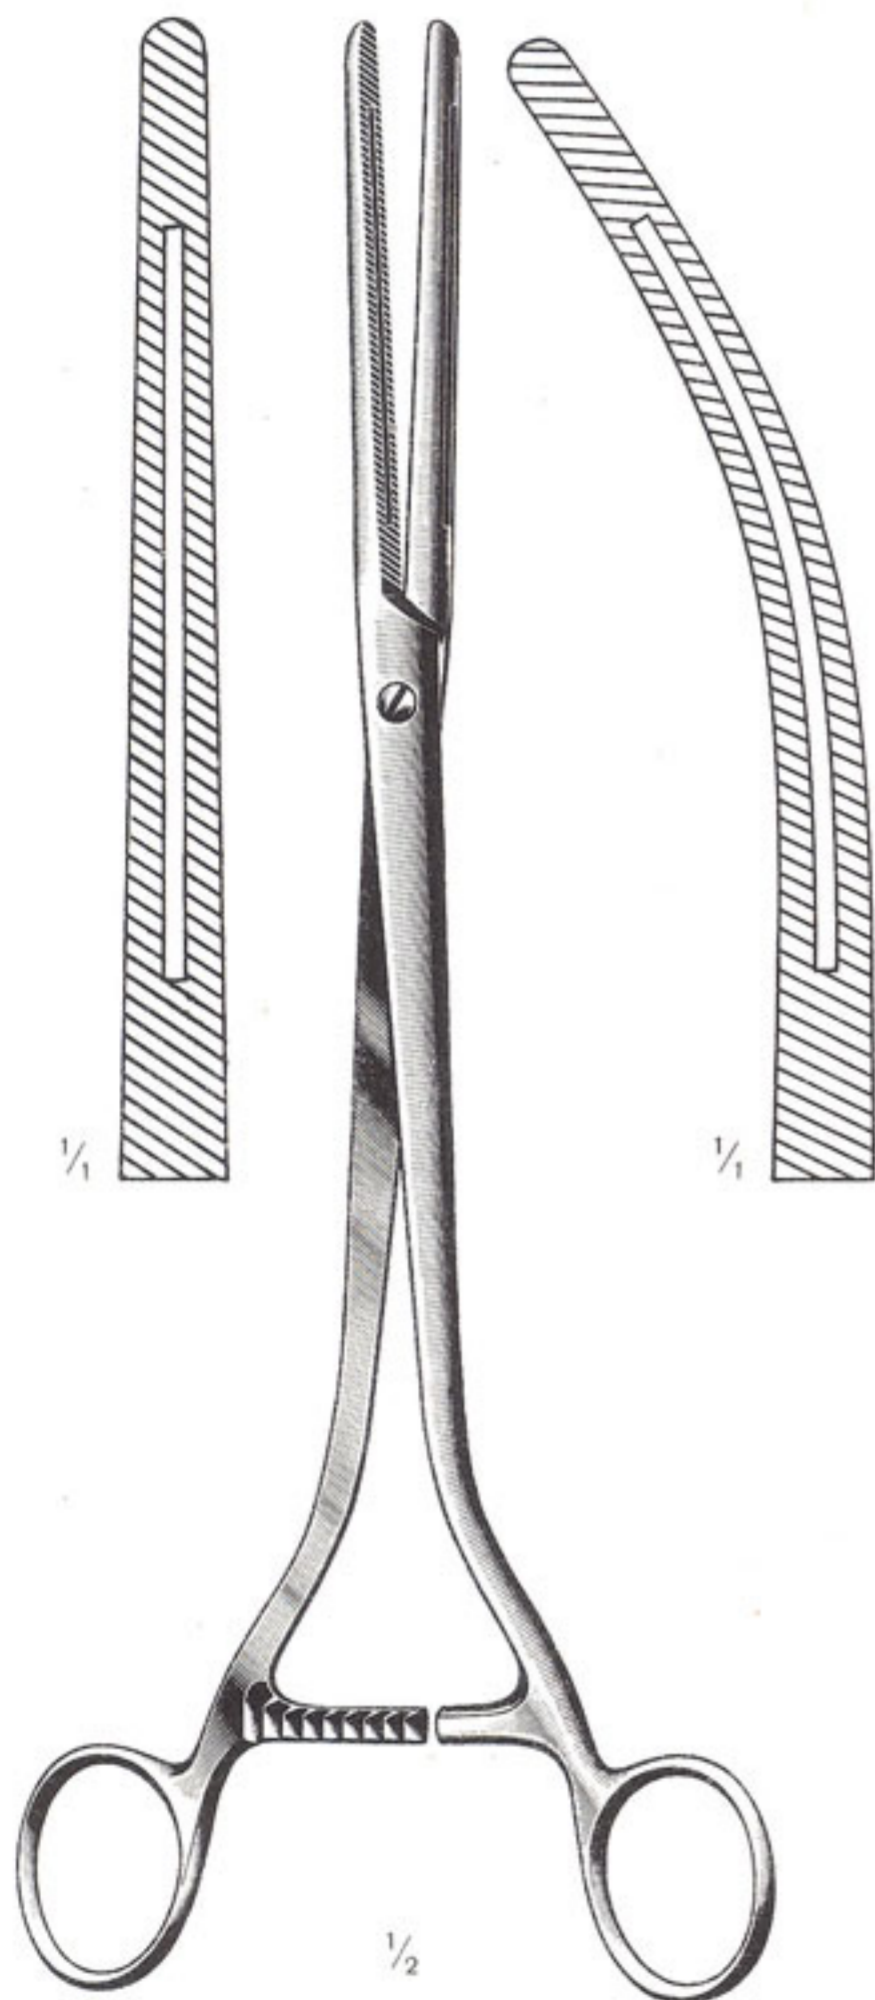

The logo for Precision Instruments Corp features the company name in a white, sans-serif font. The text is split across two overlapping horizontal bars: an orange bar on the left and a black bar on the right. The background of the entire page is white, with a large, vibrant blue curved shape on the left side that partially overlaps the orange bar.

## Intestinal and Appendix clamp Forcep

### Pinzas-clamps intestinales y para apendice

Moynihan

straight	cm	in.	curved
1-368-29	29	11 1/2	1-369-29

Kleinschmidt

1-397-12  
12 cm/4 3/4"

Allen

1-398-16  
15,5 cm/6 1/4"