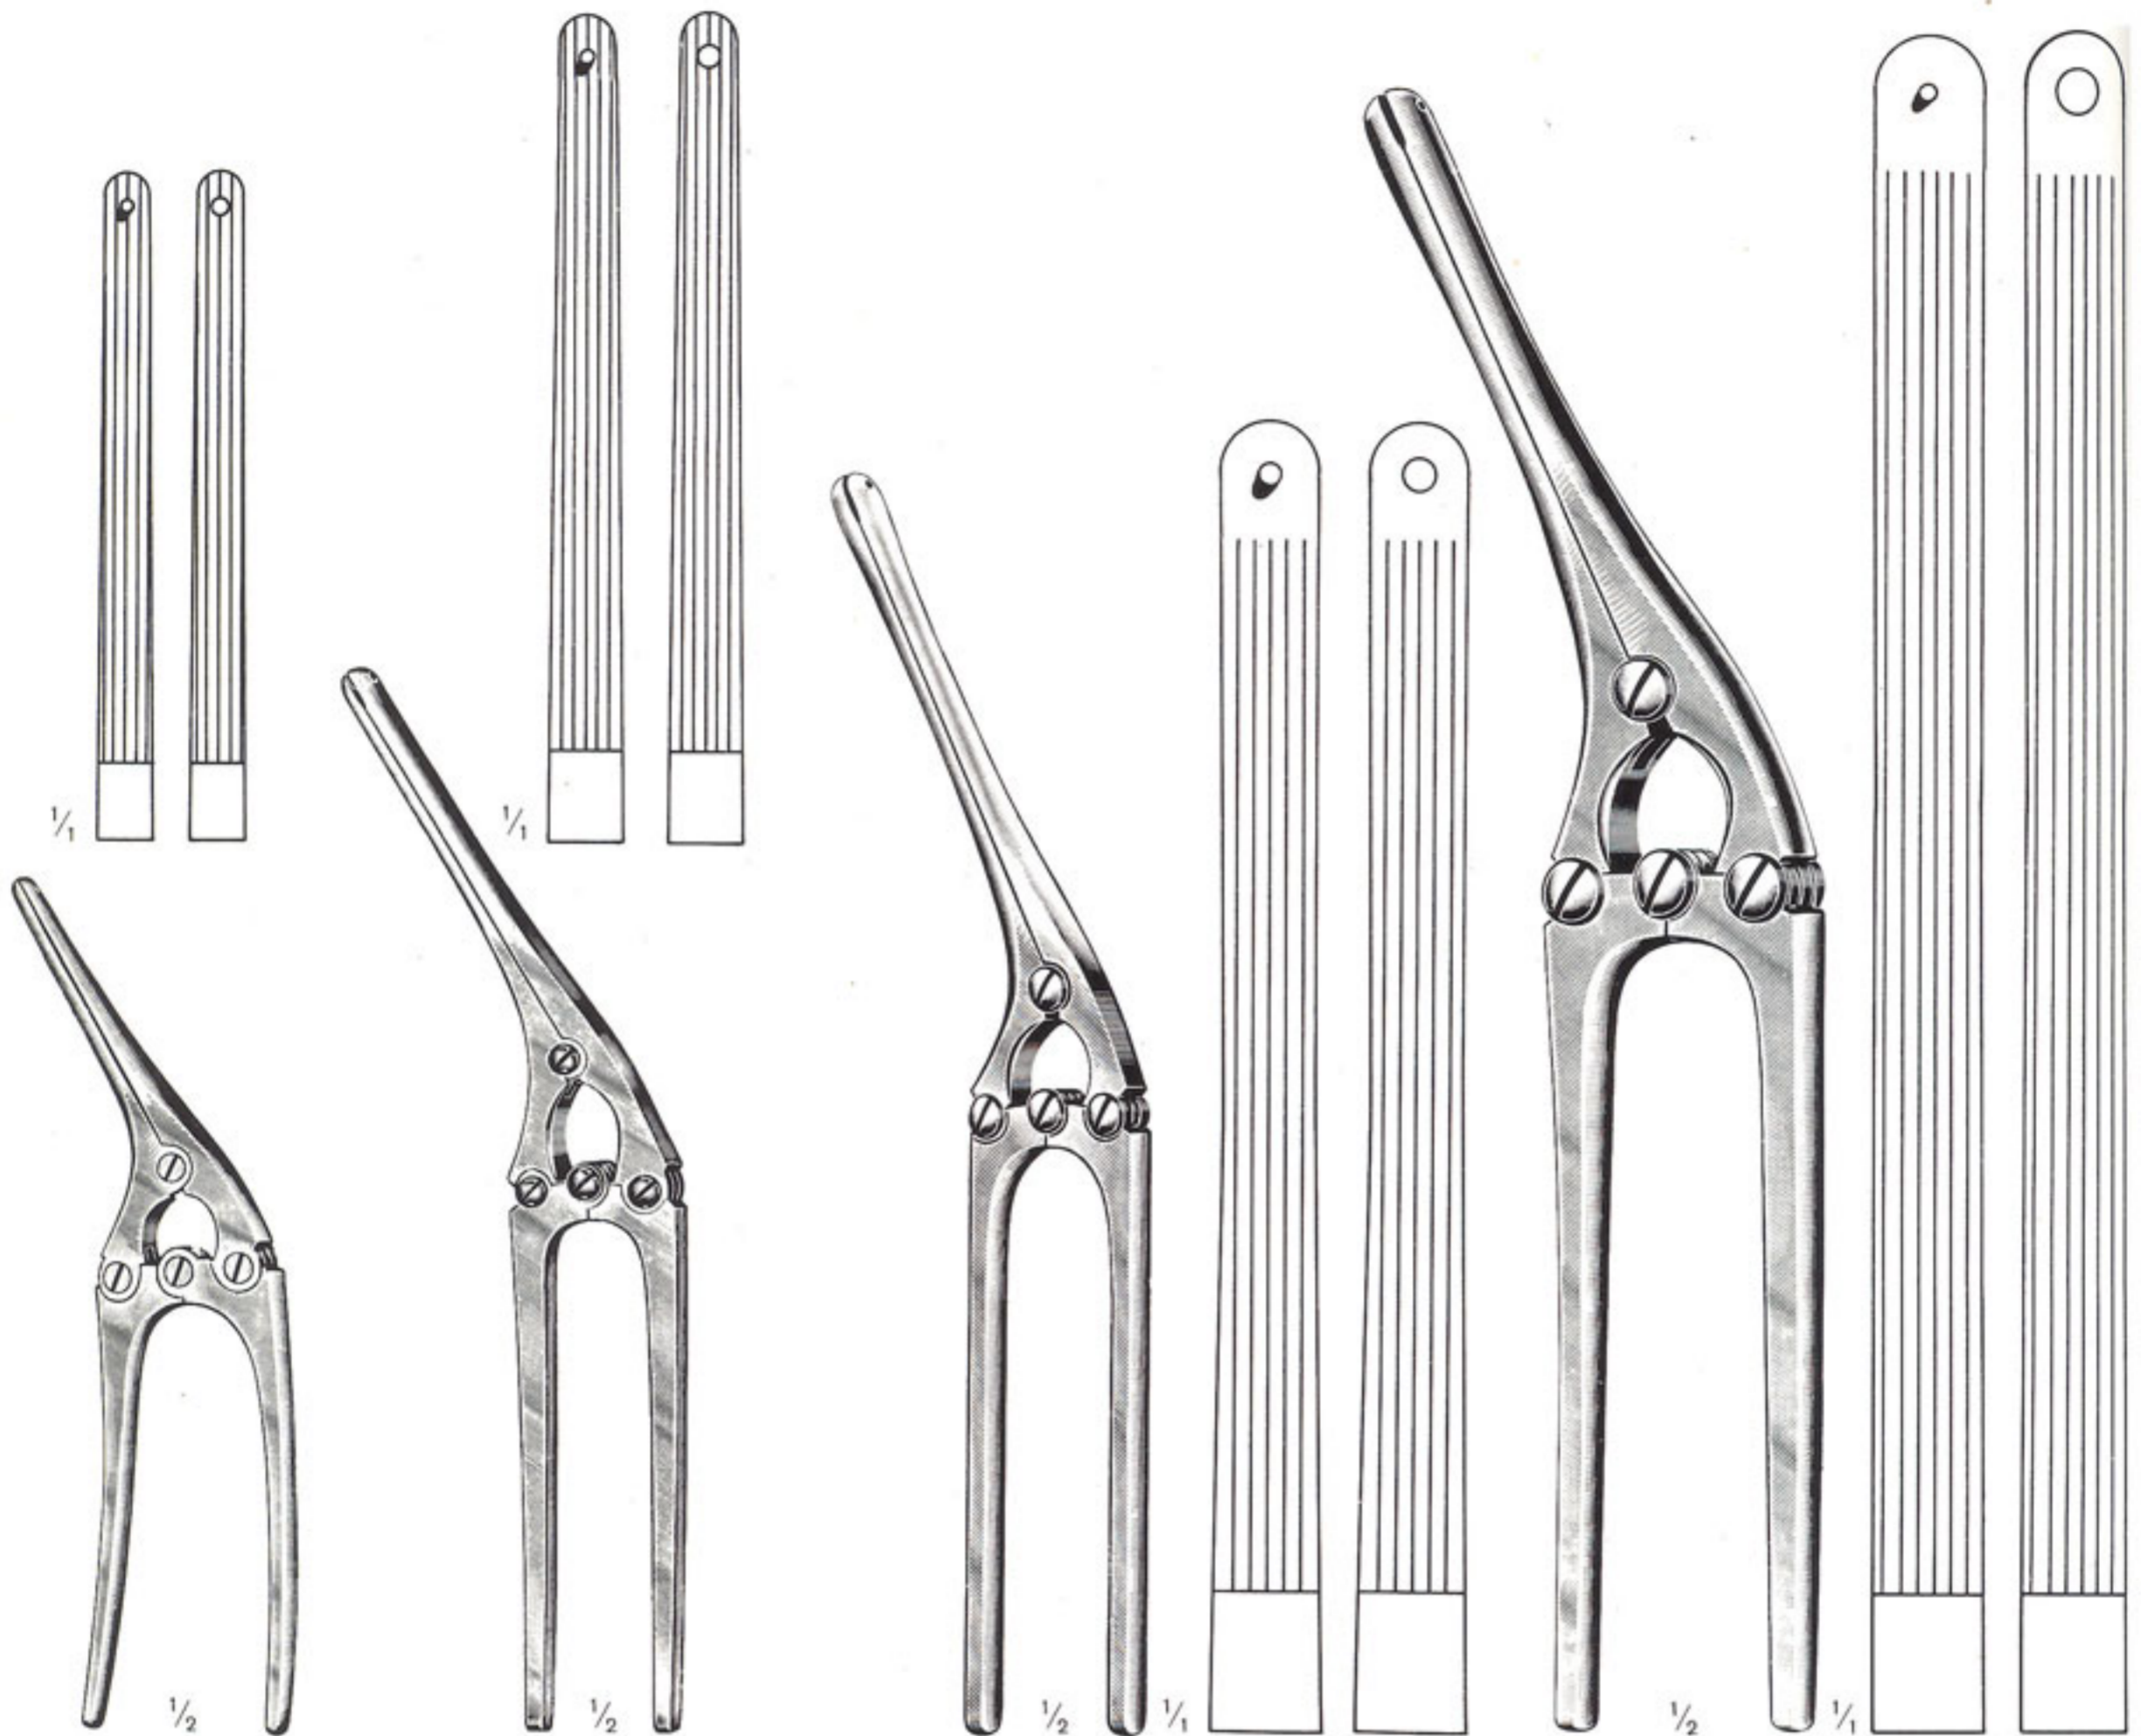

The logo for Precision Instruments Corp features the company name in a bold, sans-serif font. The text is split across two overlapping horizontal bars: an orange bar on the left and a black bar on the right. The background of the entire page is white, with a large blue curved shape on the left side.

Precision Instruments Corp

Surgical Instruments

Darm- und Magenquetschklemmen

Intestinal and Stomach clamp

Pinzas-clamps intestinales y estomacales

Payr-Baby
15 cm/6"

Payr
21 cm/8 1/4"

Payr
29 cm/11 1/2"

Payr
35 cm/13 3/4"

without pin	with pin	without pin	with pin
1-413-15	1-415-15	1-417-21	1-419-21

without pin	with pin	without pin	with pin
1-423-29	1-425-29	1-431-35	1-433-35

1-413-15 - 1-415-15 | Intestinal Crushing Clamps, for children
 1-417-21 - 1-425-29 | Intestinal Crushing Clamps
 1-431-35 - 1-433-35 | Pylorus Clamps