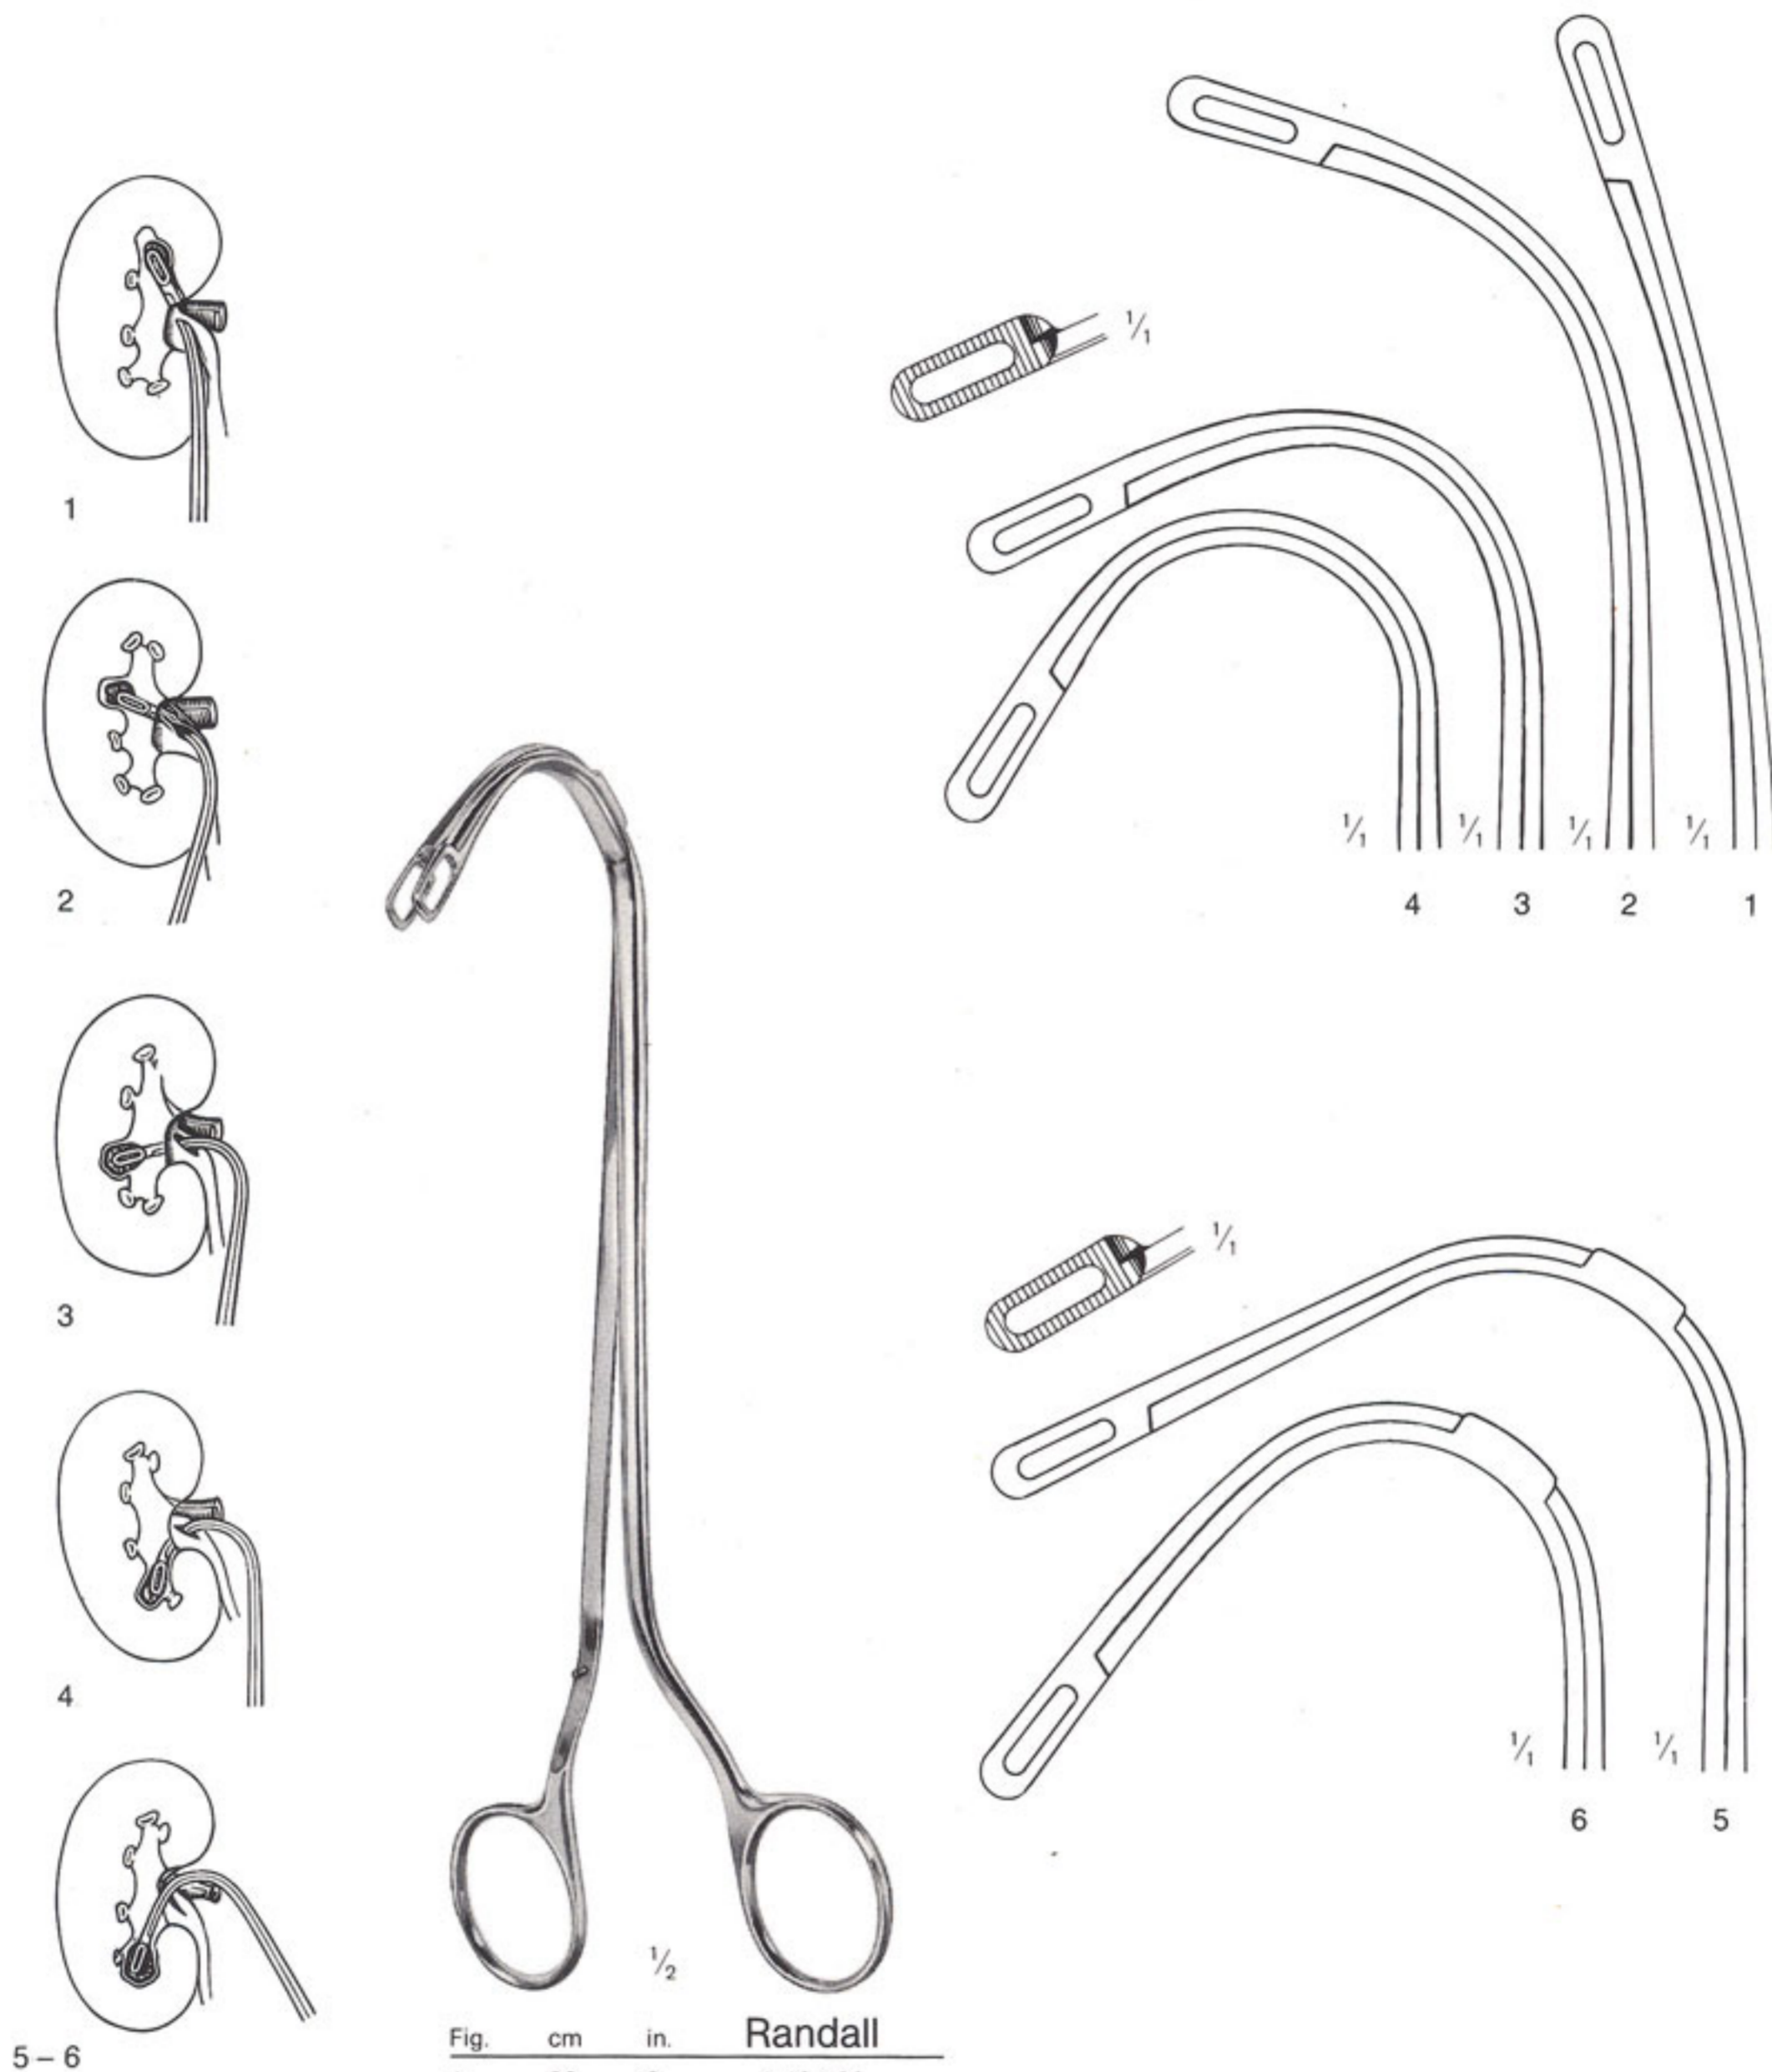

The logo for Precision Instruments Corp is a horizontal bar divided into two sections. The left section is orange and contains the text "Precision Instruments" in white. The right section is black and contains the text "Corp" in white. The entire logo is positioned in the upper left quadrant of the page, overlapping a large blue circular graphic that extends from the left edge.

Precision Instruments Corp

Surgical Instruments

Nierensteinzangen

Kidney Stone Forceps

Pinzas para calculos renales

Fig.	cm	in.	Randall
1	23	9	1-101-23
2	22	8 $\frac{3}{4}$	1-103-22
3	22	8 $\frac{3}{4}$	1-105-22
4	22	8 $\frac{3}{4}$	1-107-22
5	19	7 $\frac{1}{2}$	1-109-19
6	19	7 $\frac{1}{2}$	1-111-19