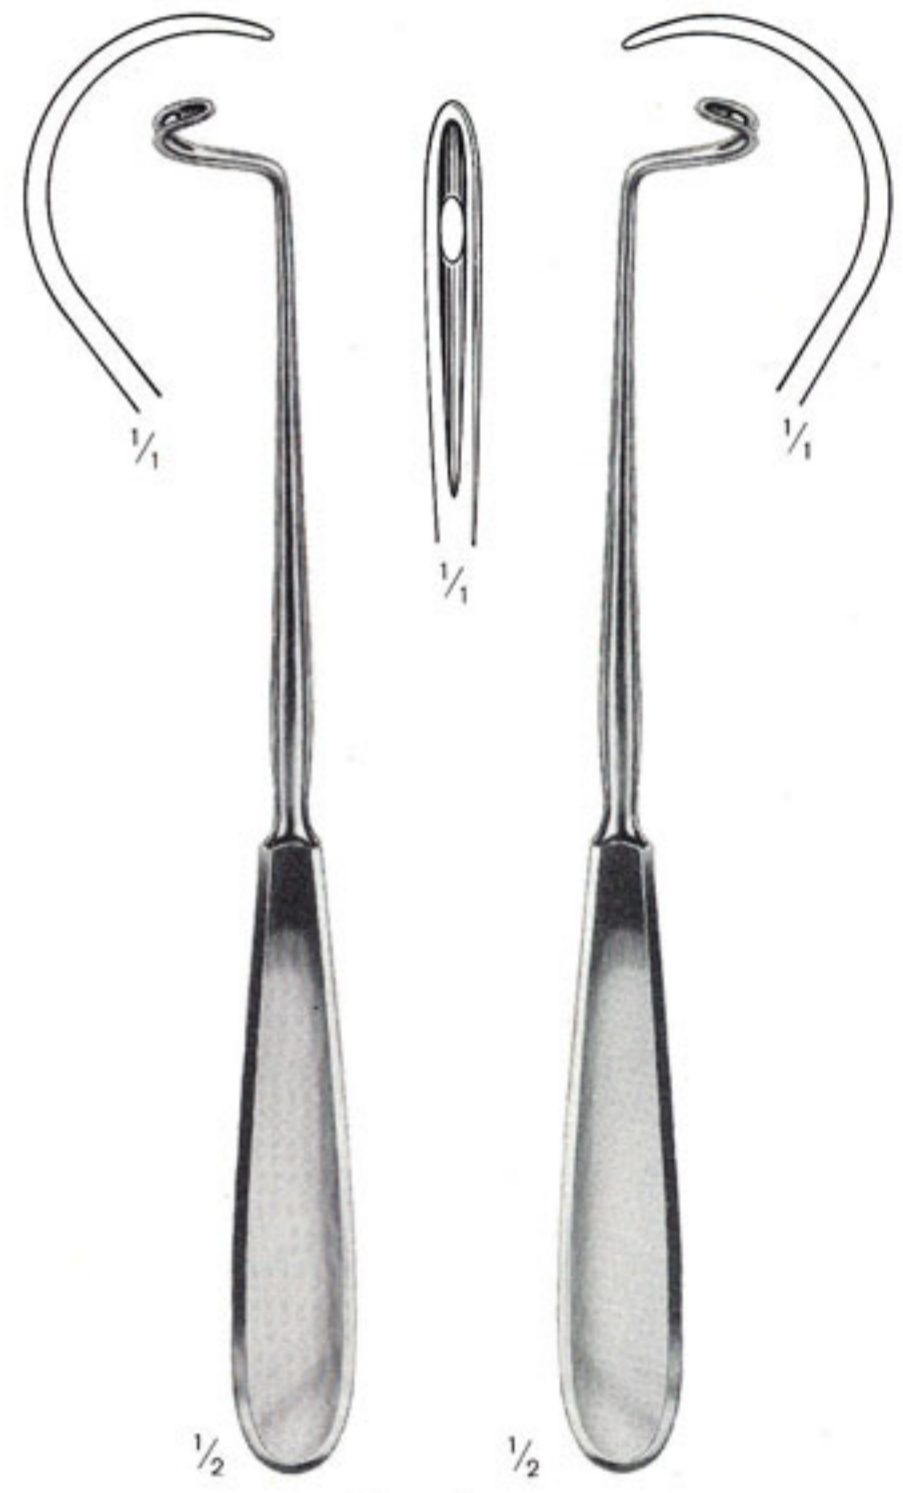

# Unterbindungsnaedeln Ligature Needles Agujas para ligaduras

curved to left,  
for the right  
hand

curved to right,  
for the left  
hand

curved to left,  
for the right  
hand

curved to right,  
for the left  
hand

curved to left,  
for the right  
hand

curved to right,  
for the left  
hand

Deschamps  
1-841-20    1-842-20  
20 cm / 8"  
blunt

Deschamps  
1-843-20    1-844-20  
20 cm / 8"  
sharp

Deschamps  
1-845-21    1-846-21  
21 cm / 8 1/4"  
blunt