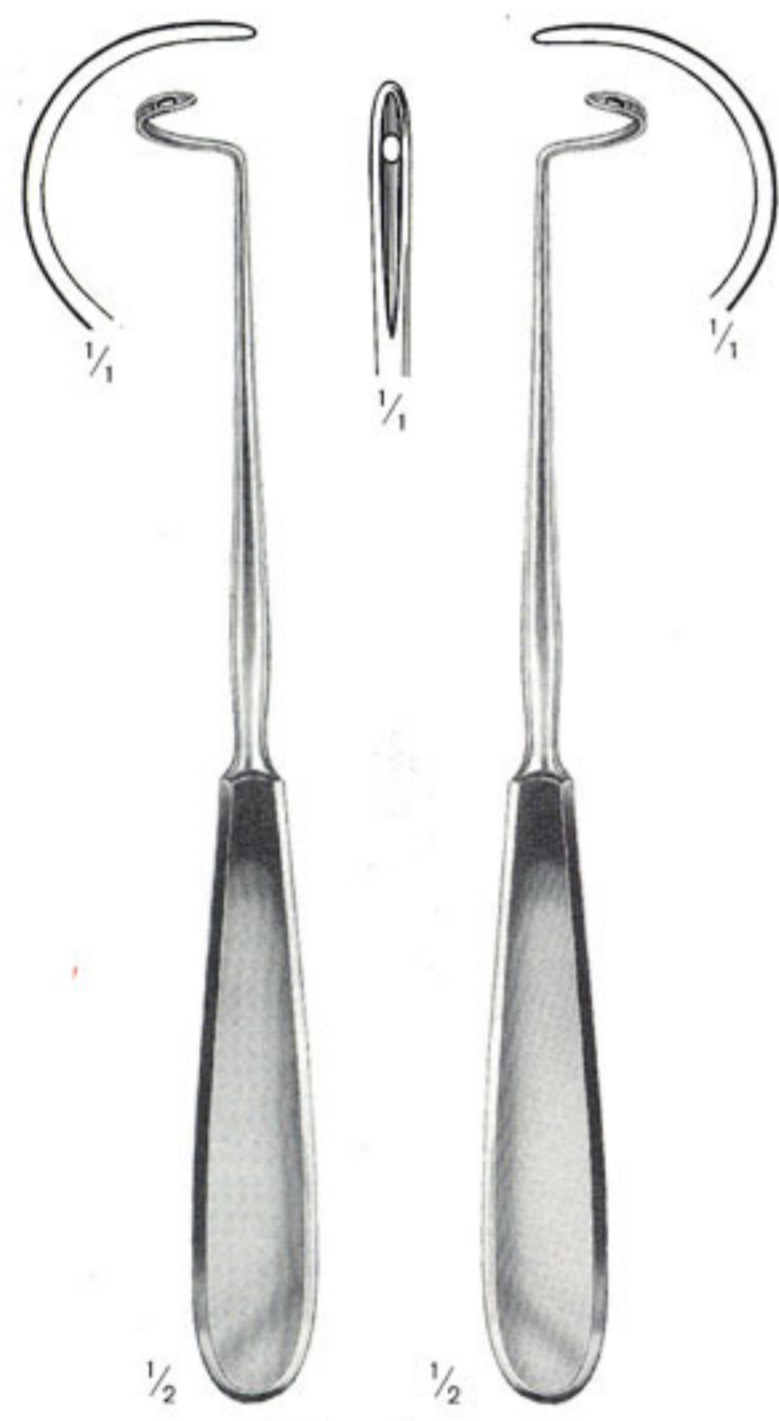

# Unterbindungsnaedeln Ligature Needles Agujas para ligaduras

curved to left,  
for the right  
hand

curved to right,  
for the left  
hand

curved to left,  
for the right  
hand

curved to right,  
for the left  
hand

curved to left,  
for the right  
hand

curved to right,  
for the left  
hand

Deschamps  
1-841-20    1-842-20  
20 cm / 8"  
blunt

Deschamps  
1-843-20    1-844-20  
20 cm / 8"  
sharp

Deschamps  
1-845-21    1-846-21  
21 cm / 8 1/4"  
blunt