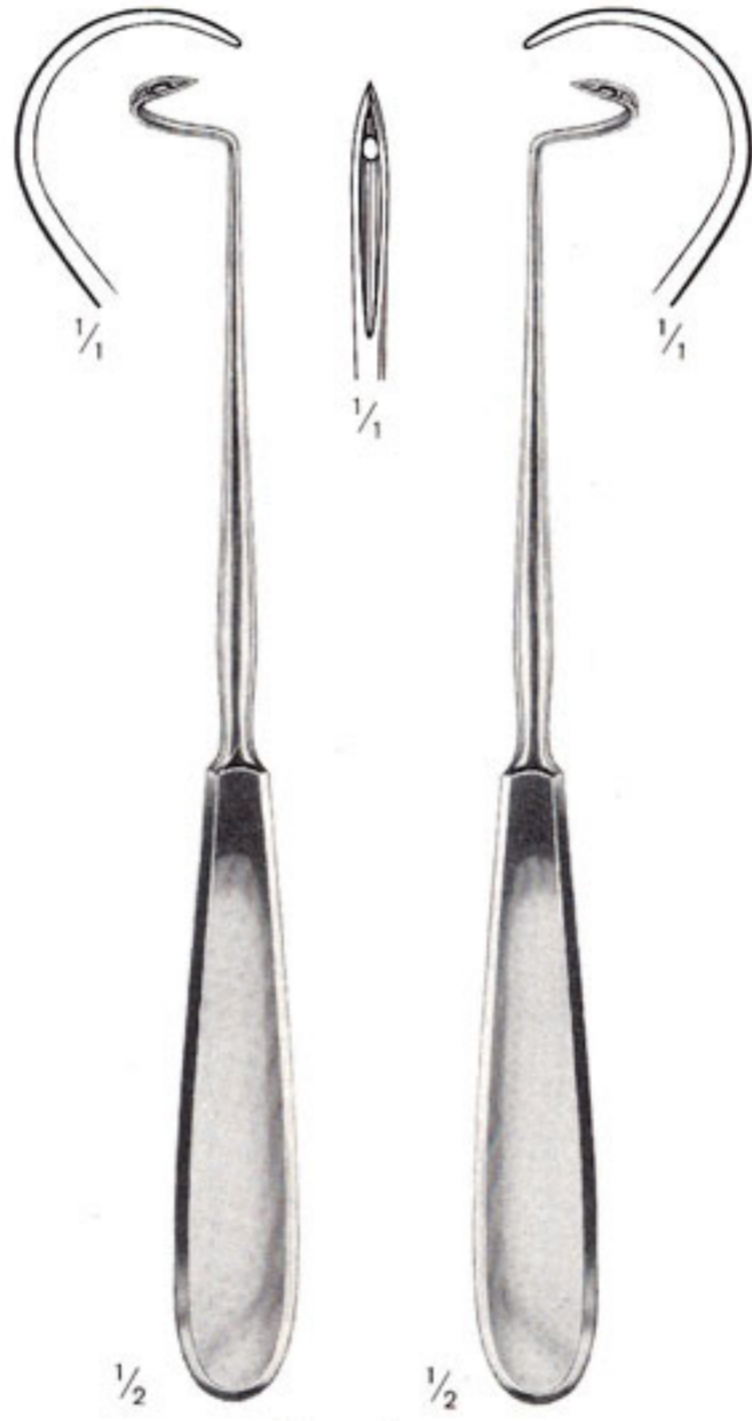

# Unterbindungsnaedeln Ligature Needles Agujas para ligaduras

curved to left,  
for the right  
hand

curved to right,  
for the left  
hand

curved to left,  
for the right  
hand

curved to right,  
for the left  
hand

curved to left,  
for the right  
hand

curved to right,  
for the left  
hand

Deschamps  
1-841-20    1-842-20  
20 cm / 8"  
blunt

Deschamps  
1-843-20    1-844-20  
20 cm / 8"  
sharp

Deschamps  
1-845-21    1-846-21  
21 cm / 8 1/4"  
blunt