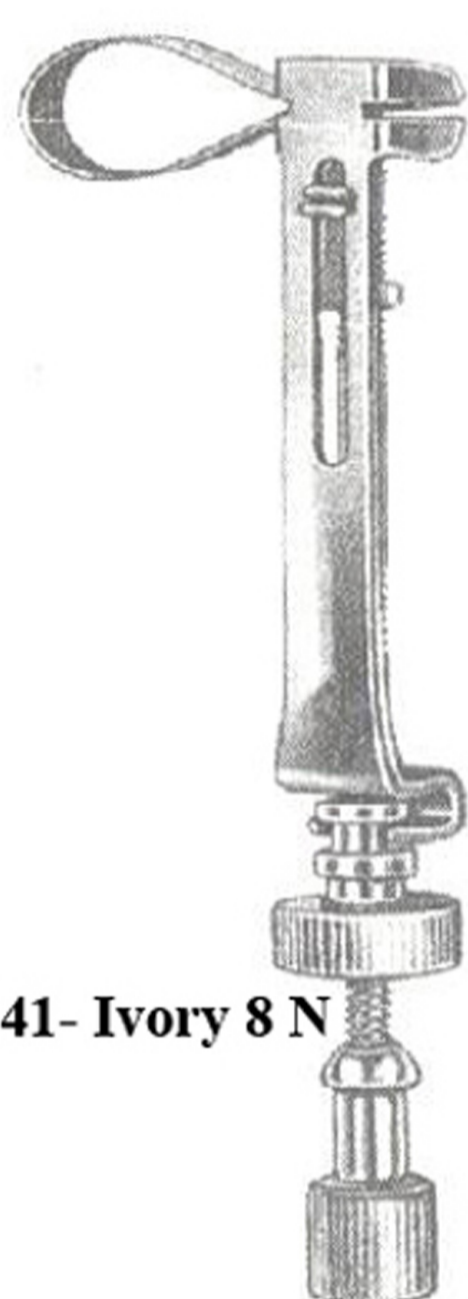

041 - Ivory 8 N