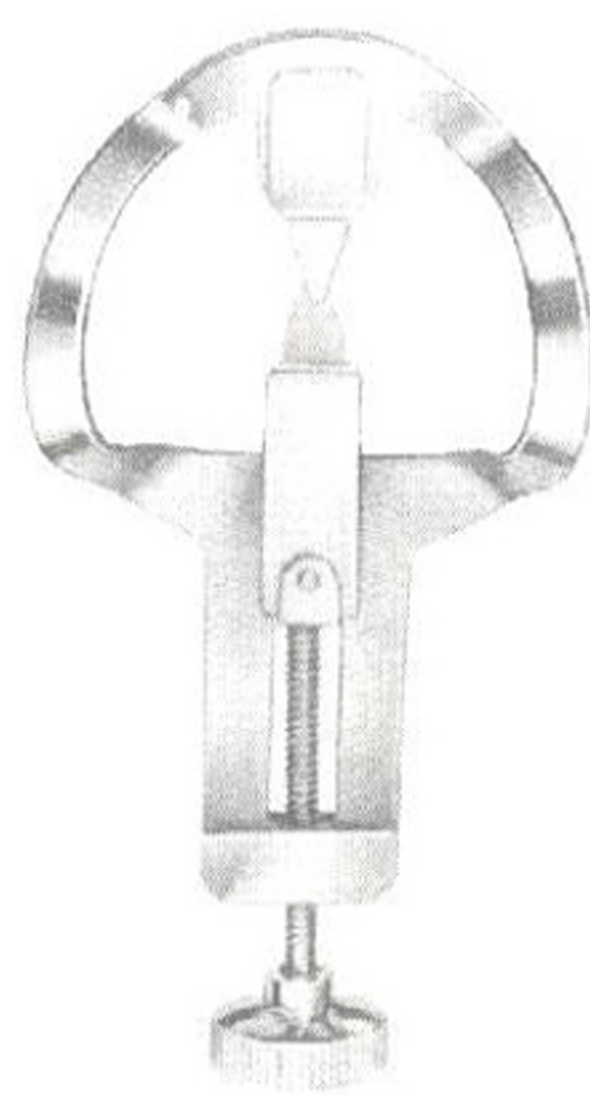

046 - Separator
Ivory