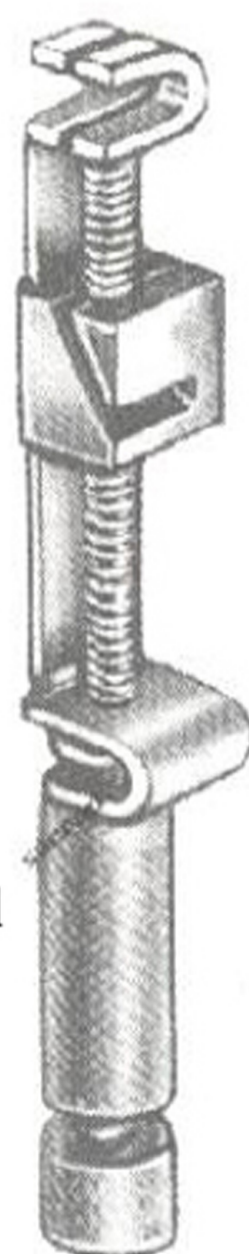

The logo for Precision Instruments Corp is a horizontal bar divided into two sections. The left section is orange and contains the text 'Precision Instruments' in white. The right section is black and contains the text 'Corp' in white. The entire logo is positioned in the upper left quadrant of the page, overlapping a large blue circular graphic that occupies the left side of the cover.

Precision Instruments Corp

Dental Catalogue

035 - 5mm
036 - 6mm
037 - 7mm
Ivory 8

038 - Siqveland - Narrow
039 - Siqveland - Wide

040 - Ivory

041 - Ivory 8 N

042 - Didner 8P

043 - Ivory

044 - Ivory 8

045 - Fig. 3
Tofflemire-Senior

046 - Separator
Ivory

047 - Fig. 2
Tofflemire-
Junior

048 - Fig. 1
Tofflemore-Universal

049 - Elliot