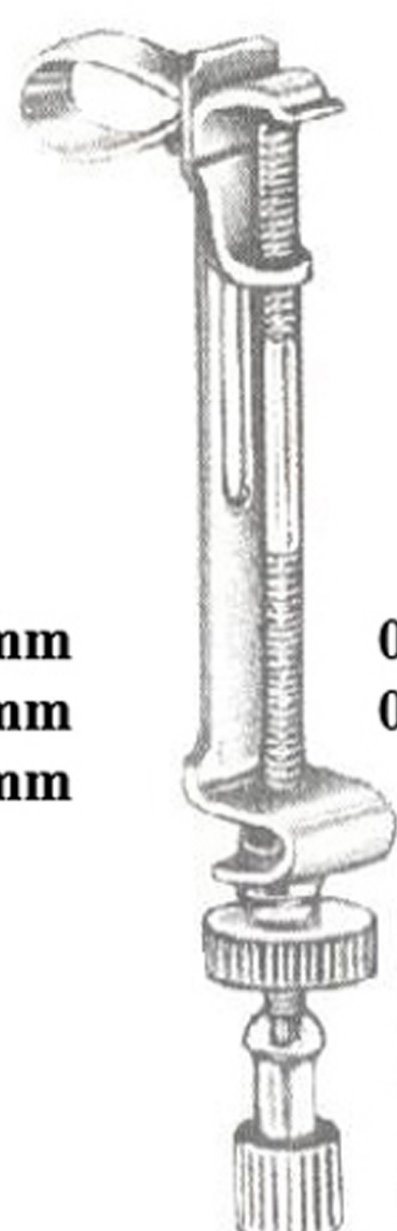

038 - Siqveland - Narrow
039 - Siqveland - Wide

035 - 5mm
036 - 6mm
037 - 7mm
Ivory 8