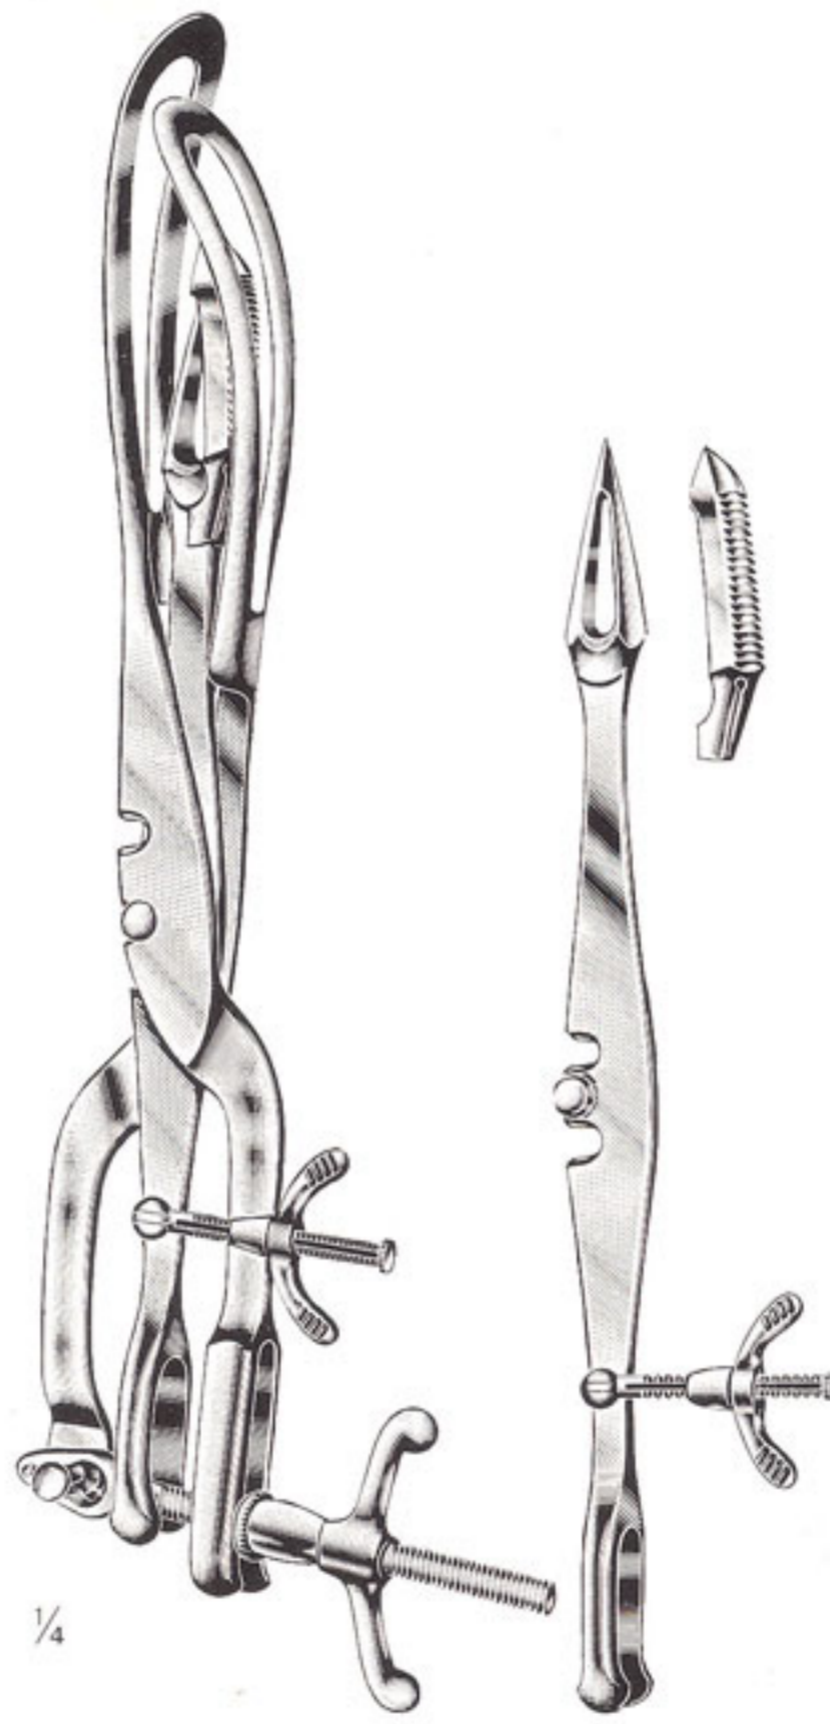

The logo for Precision Instruments Corp features the company name in a bold, sans-serif font. The text is split across two overlapping horizontal bars: an orange bar on the left and a black bar on the right. The background of the entire page is white, with a large, vibrant blue curved shape on the left side that partially overlaps the orange bar.

Precision Instruments Corp

Surgical Instruments

Geburtshaken, Basiotrib, Kranioklast  
 Obstetrical hooks , Basiotribe ,Cranioclast  
 Granchos para partos, Basiotribo, Craneoclasto

¼  
 Braun  
 1-435-30  
 30 cm/12"

¼  
 Tarnier  
 1-451-46  
 46 cm/18"

¼  
 Braun  
 1-455-42  
 42 cm/16½"

1-435-30		Decapitating Hook
1-451-46		Basiotribe
1-455-42		Cranioclast