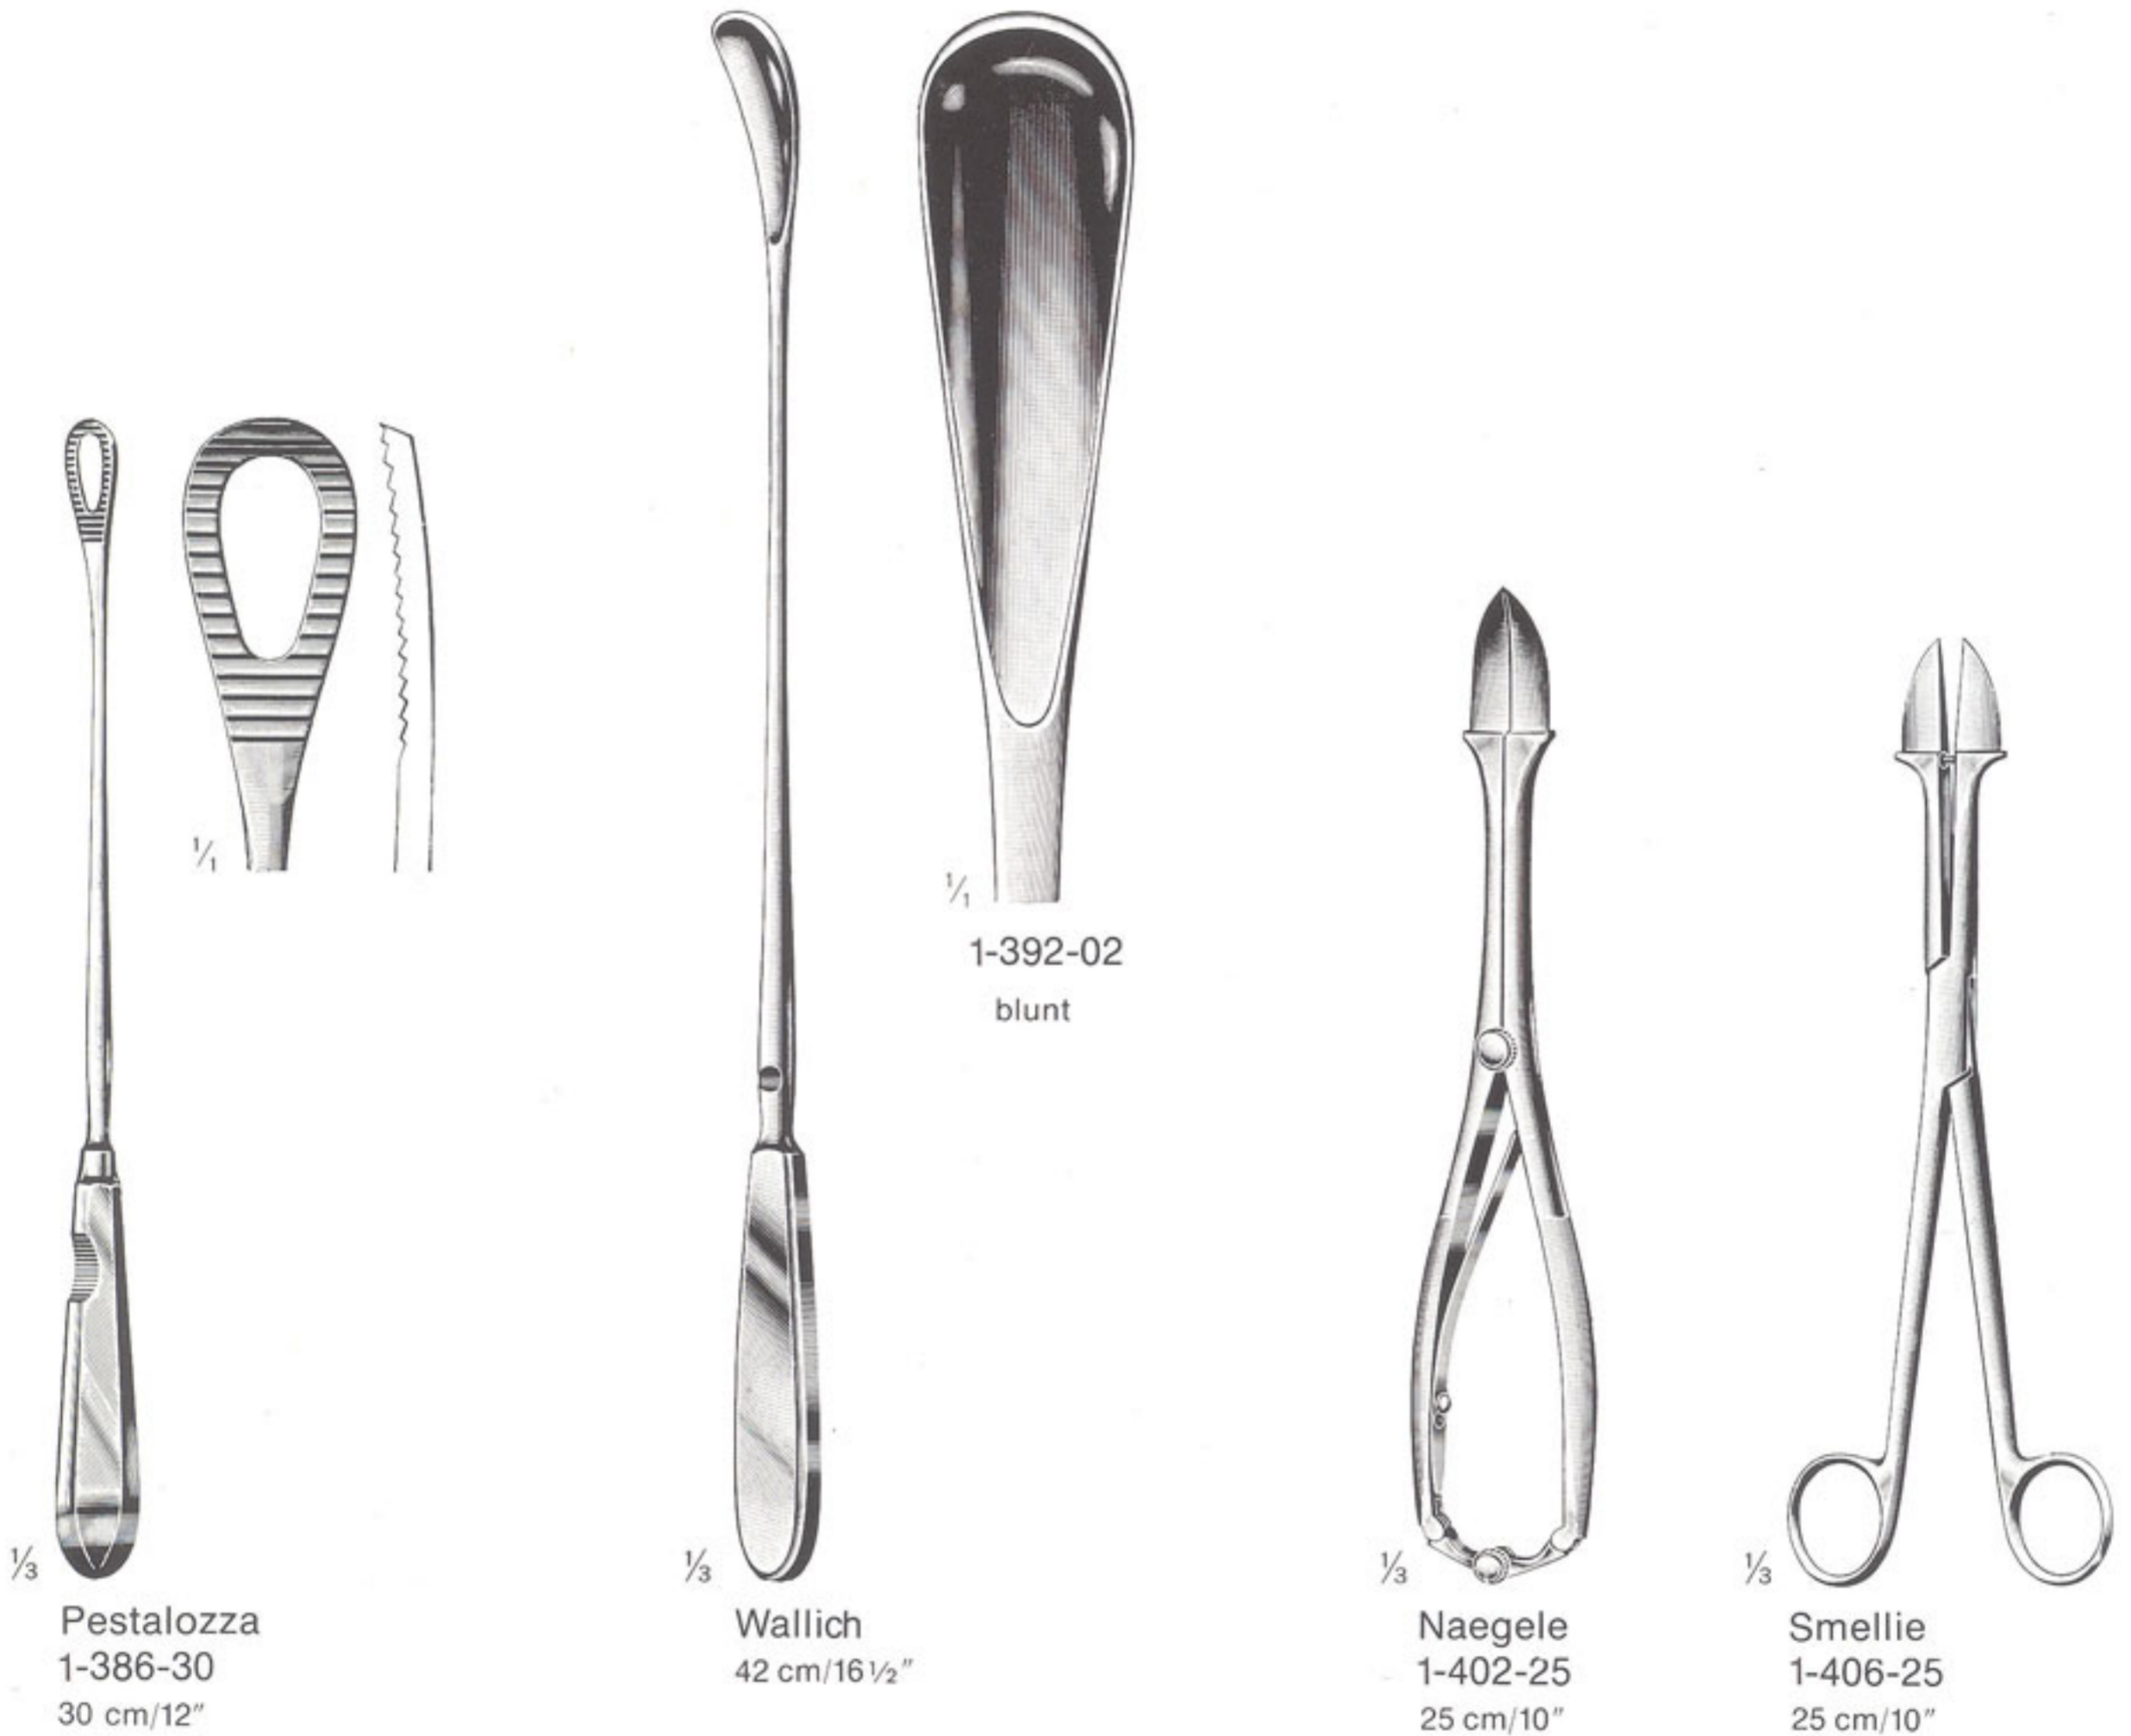

The logo for Precision Instruments Corp features the company name in a white, sans-serif font. The text is split across two overlapping horizontal bars: an orange bar on the left and a black bar on the right. The background of the entire page is white, with a large, vibrant blue curved shape on the left side that partially overlaps the orange bar.

# Abortusküretten und -löffel Ovum Curettes , Abortion Scoops Curetas y Cucharillas para aborto

1-392-02 | Placenta and Abortion Scoops  
1-402-25 - 1-406-25 | Perforators