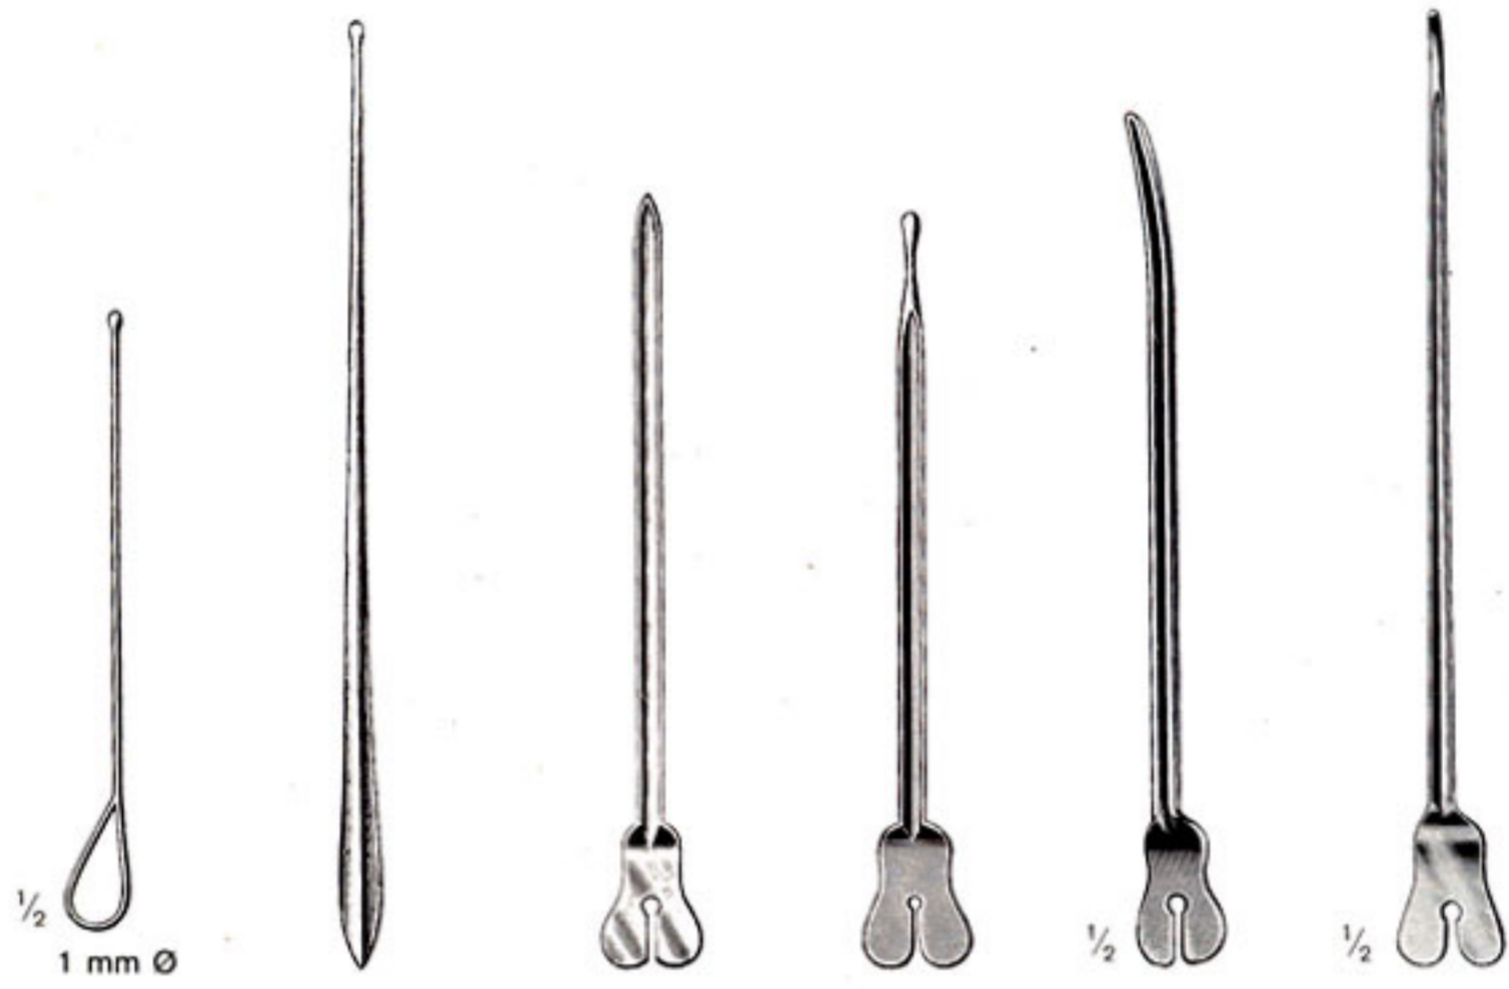

The logo for Precision Instruments Corp features the company name in a bold, sans-serif font. The text is split across two overlapping horizontal bars: an orange bar on the left and a black bar on the right. The background of the entire page is white, with a large, vibrant blue curved shape on the left side that partially overlaps the orange bar.

# Soden, Papillotom Probes, Papillotome Estiletas, Papilotomo

cm	in.	Stacke		Doyen	Nélaton
10,5	4¼	1-130-10			
11,5	4½		1-160-11		
13,0	5		1-160-13	1-170-13	
14,0	5½				1-175-14
14,5	5½		1-150-14	1-160-14	1-170-14
16,0	6¼		1-150-16	1-160-16	1-170-16
18,0	7			1-160-18	1-170-18
20,0	8			1-160-20	

**Fluhrer**  
1-196-40 = 40 cm / 16"

**Babcock**  
1-210-40 = 40 cm / 16"  
1-210-50 = 50 cm / 20"  
1-210-65 = 65 cm / 26"  
1-210-80 = 80 cm / 32"

**1-248-01**  
Probe, malleable

**1-248-03**  
Set of cones

**1-248-00**  
Papillotome,  
complete with 3 cones