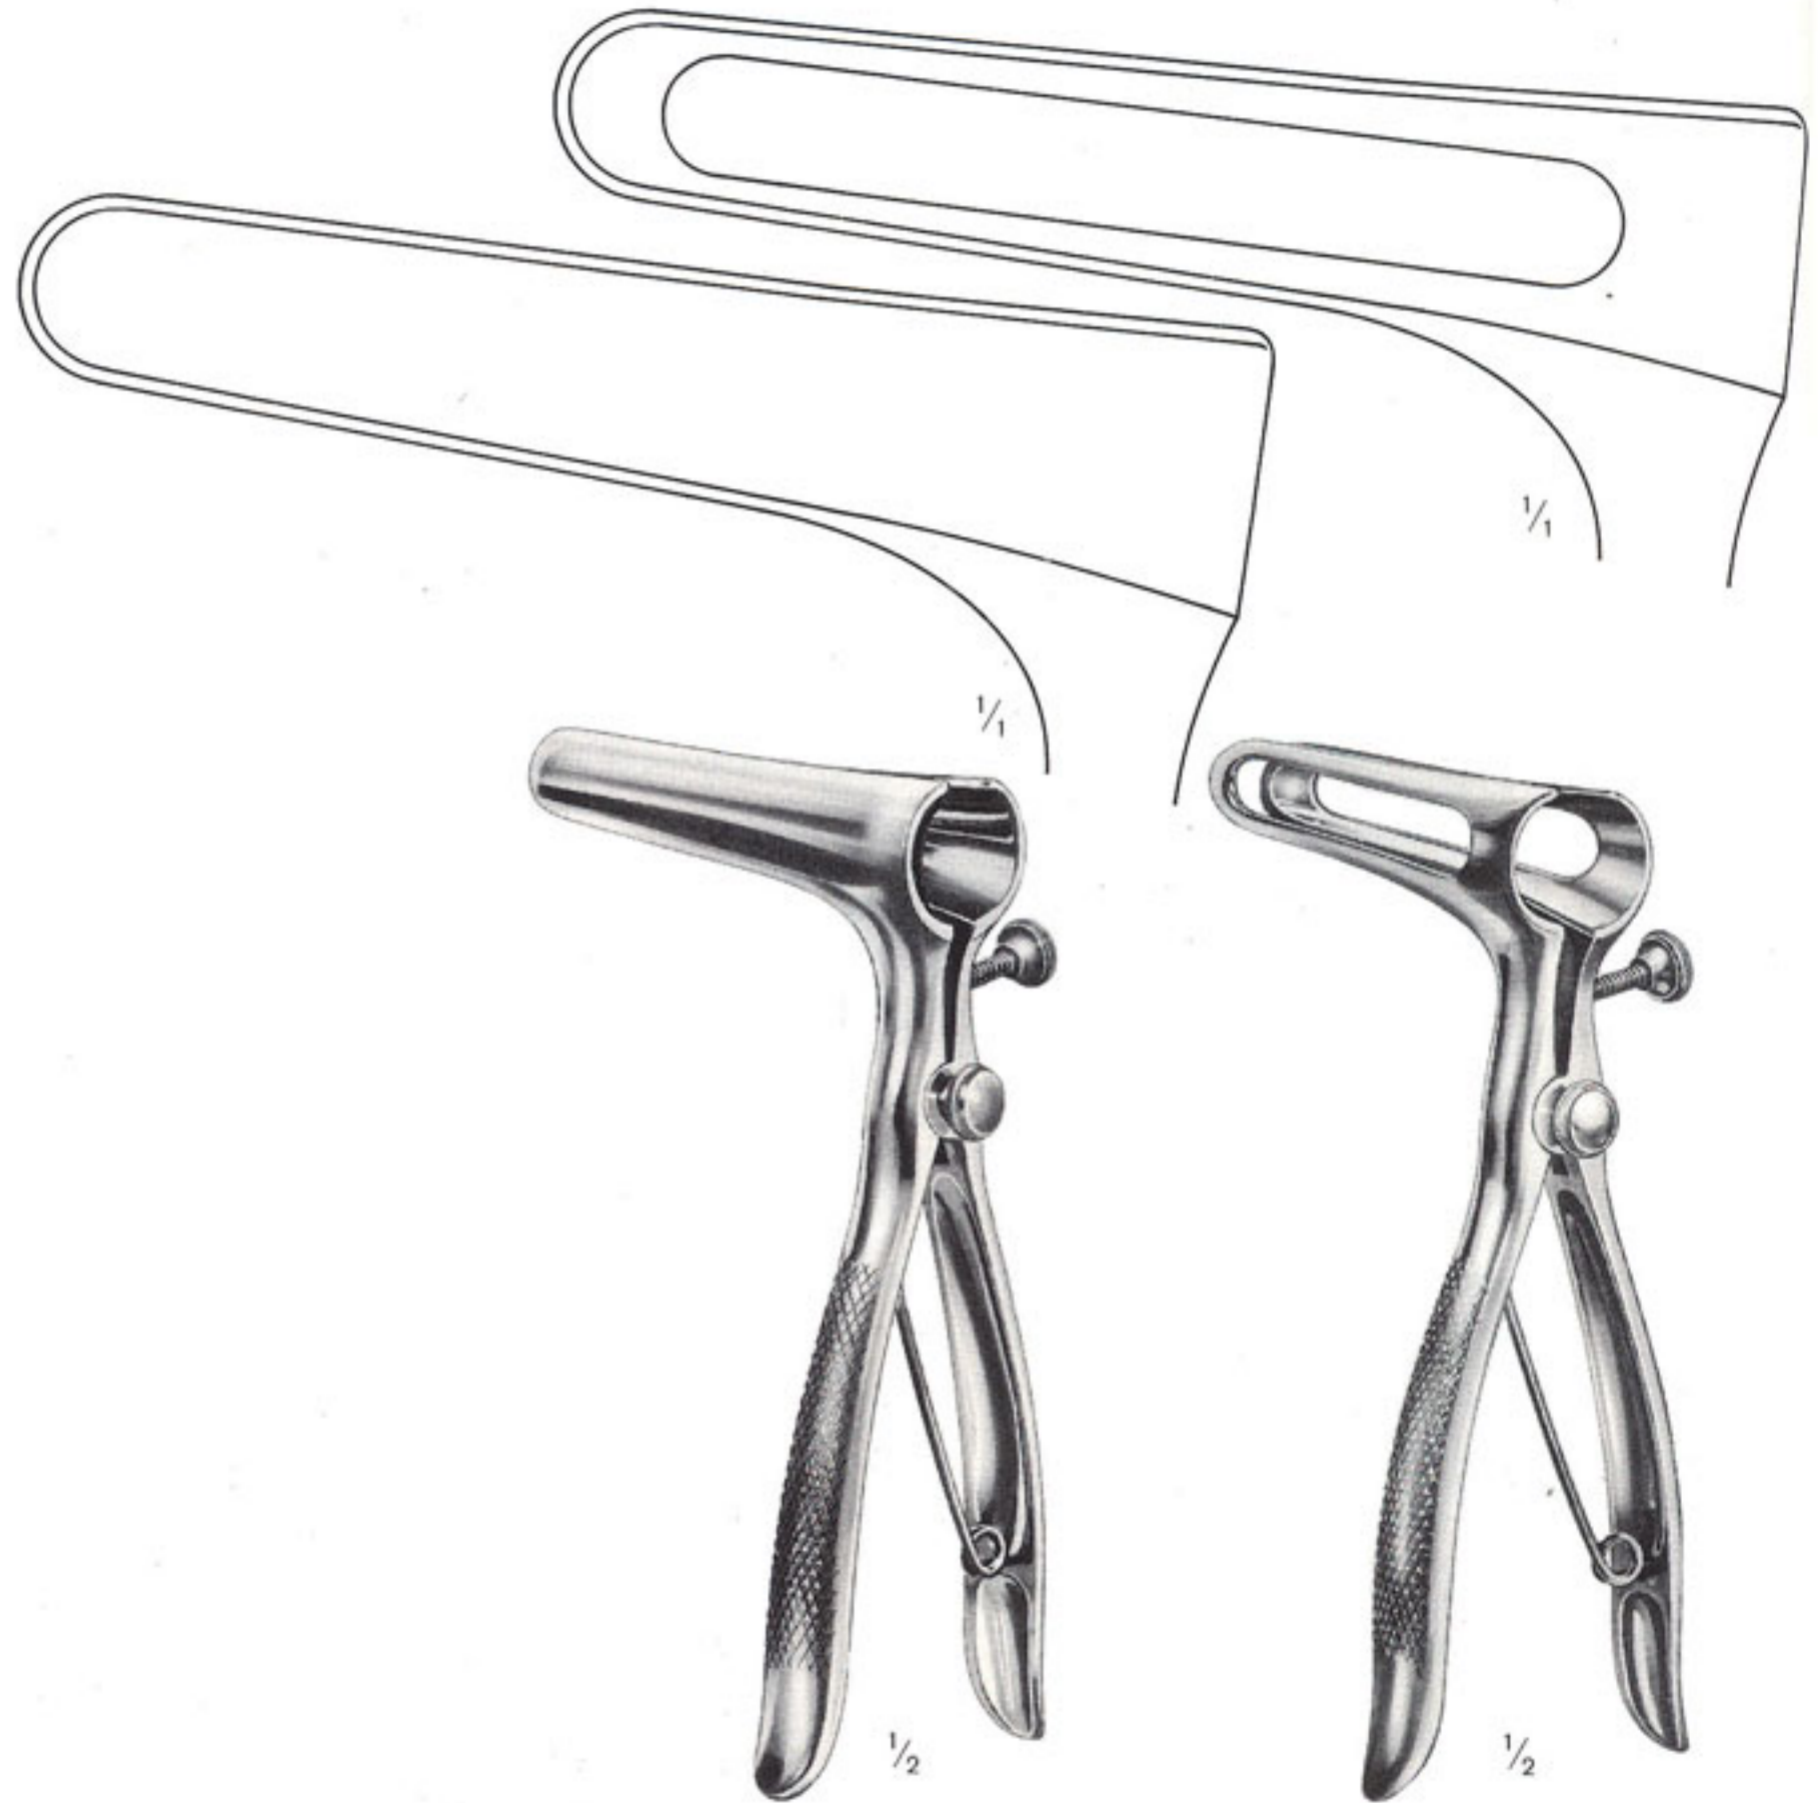

The logo for Precision Instruments Corp features the company name in a white, sans-serif font. The text is split across two overlapping horizontal bars: an orange bar on the left and a black bar on the right. The background of the entire page is white, with a large blue curved shape on the left side.

Precision Instruments Corp

Surgical Instruments

Mastdarm-Spekula Rectal Specula Especulos rectales

1/2

Czerny
1-605-21
22 cm/8 3/4"

Sims
1-613-15
15 cm/6"

Sims
1-615-15
15 cm/6"

1-605-21
1-613-15-
1-621-15

Rectal Speculum
Rectal Specula with fixing screw