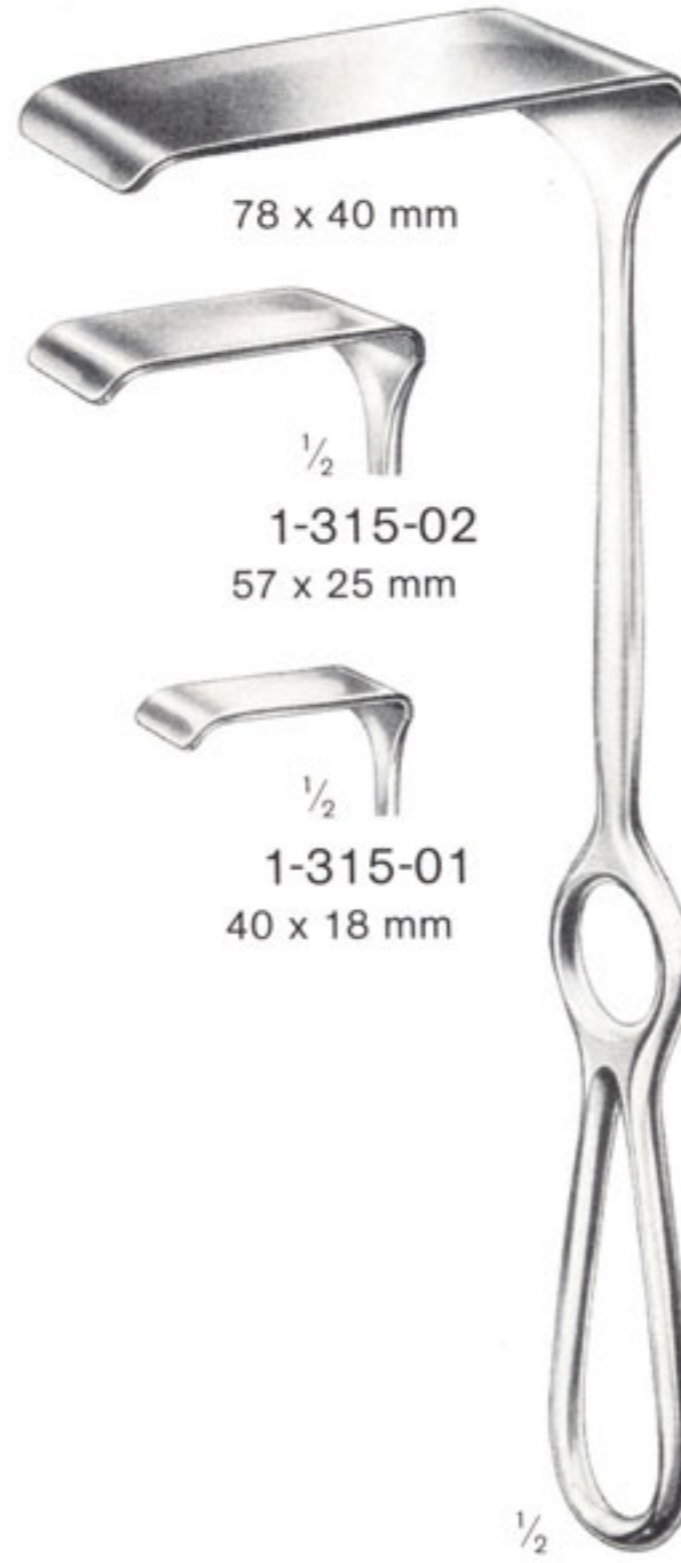

# Wundhaken Retractors Separadores

Klapp  
17,5 cm/7"

Strandell-Stille  
19 cm/7 1/2"

1-197-02  
13,5 cm / 5 1/4"

16 cm/6 1/4"

Volkmann  
23 cm/9"

# Wundhaken Retractors Separadores

Lahey  
1-307-19  
19 cm / 7 1/2"

Little  
1-313-20  
20 cm / 8"

1-315-03  
23 cm / 9 1/4"

Kocher  
21 cm / 8 1/4"

# Wundhaken Retractors Separadores

34 × 26 mm  
52 × 33 mm

30 × 21 mm  
38 × 30 mm

Fig. 1 = 24 × 20mm  
Fig. 2 = 29 × 26mm  
Fig. 3 = 35 × 29mm  
Fig. 4 = 27 × 24mm

Fig. 1 = 30 × 28mm  
Fig. 2 = 36 × 36mm  
Fig. 3 = 38 × 43mm  
Fig. 4 = 42 × 28mm

Fig. 1 = 40 x 15 mm  
Fig. 2 = 45 x 15 mm

37 x 40 mm

**Gœlet**

1-695-00

19 cm / 7 1/2"

30 x 31 mm