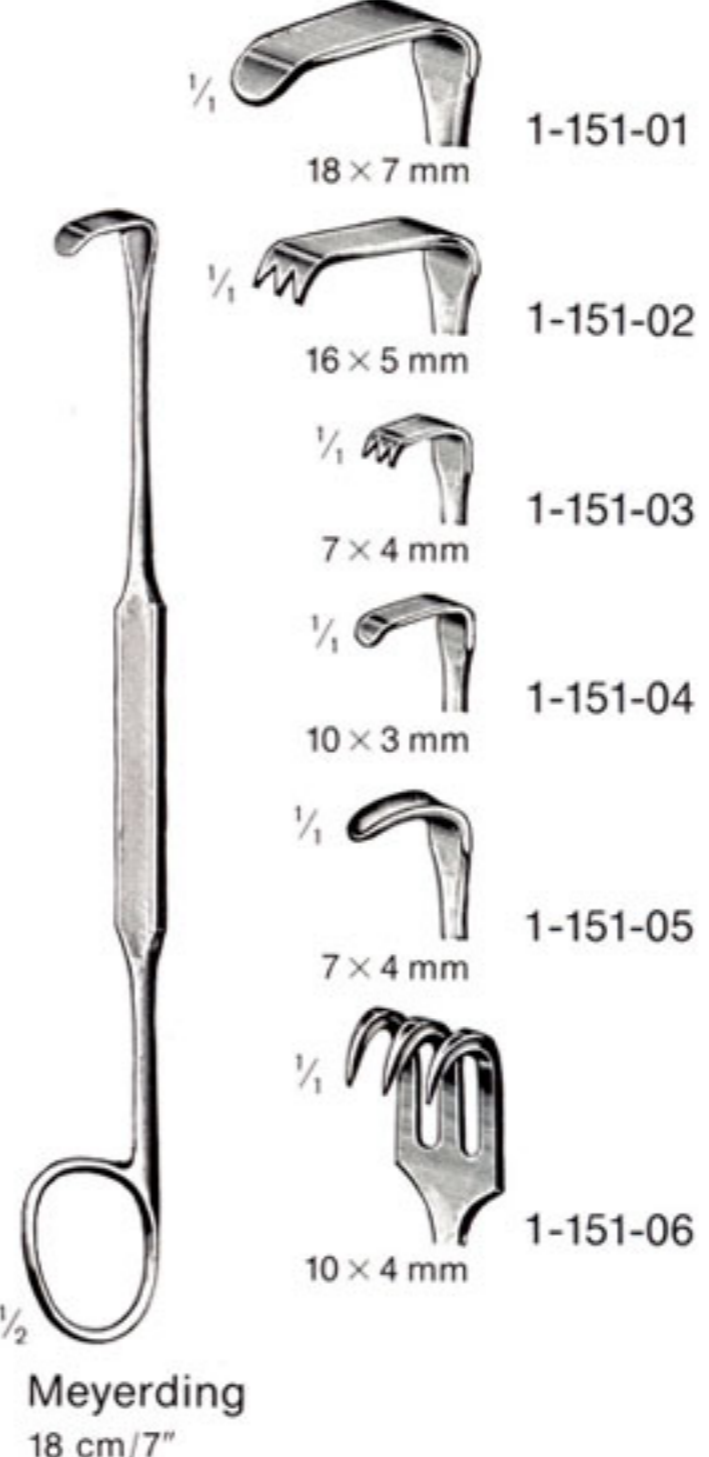

Wundhaken Retractors Separadores