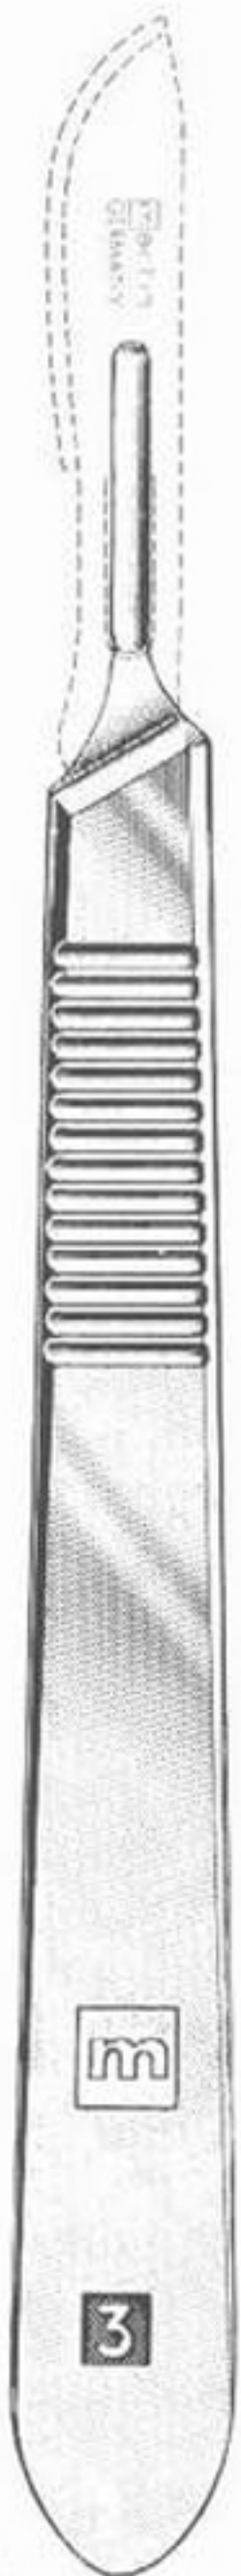

The logo for Precision Instruments Corp is a horizontal bar divided into two sections. The left section is orange and contains the text 'Precision Instruments' in white. The right section is black and contains the text 'Corp' in white. The entire logo is positioned over a large blue circular shape that is partially cut off by the right edge of the page.

Precision Instruments Corp

Dental Catalogue

26-100-04
Standard
No. 4

26-108-08
Collin
No. 8

26-109-09
Collin
No. 9

26-130-03
Standard
No. 3

26-137-07
No. 7

26-137-71
No. 7 K