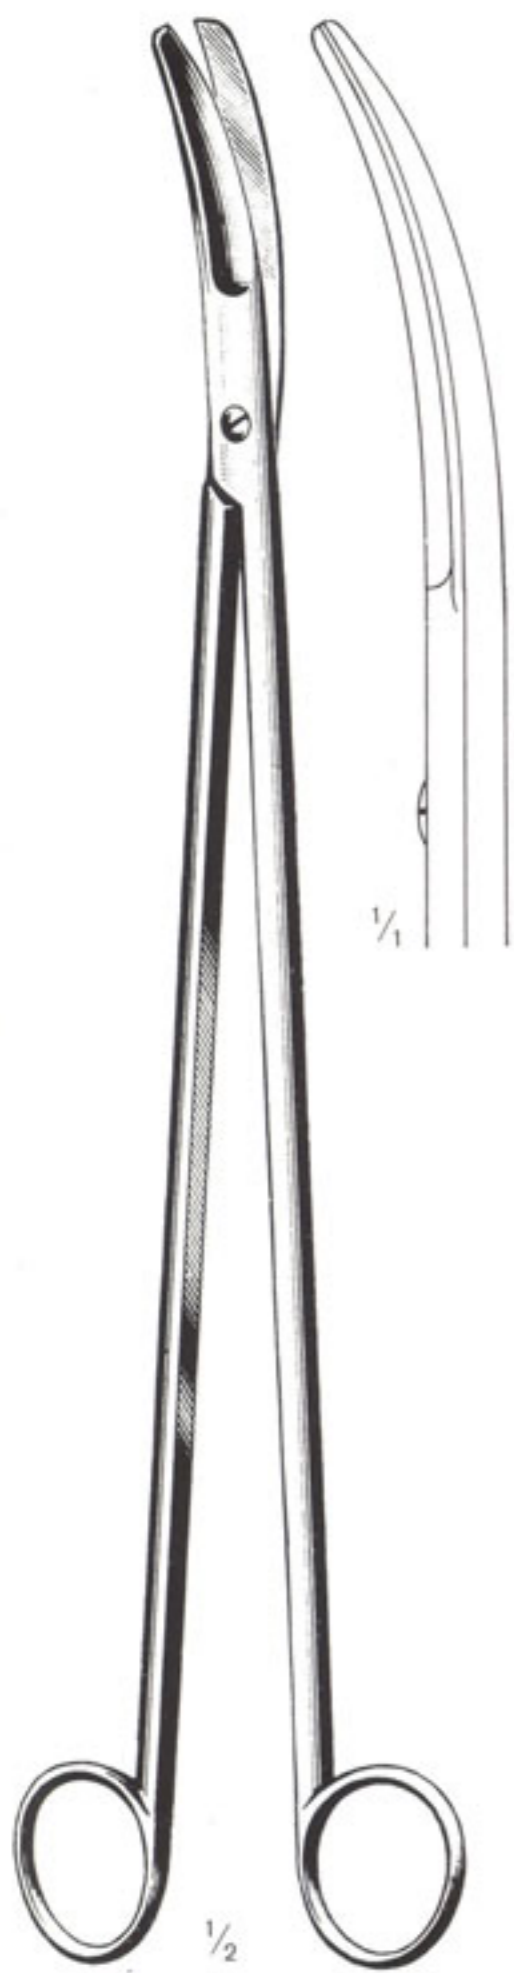

The logo for Precision Instruments Corp is a horizontal bar divided into two sections. The left section is orange and the right section is black. The text "Precision Instruments Corp" is written in white, sans-serif font across the bar, with "Precision Instruments" on the orange background and "Corp" on the black background.

Precision Instruments Corp

Surgical Instruments

Thoraxscheren, Gefabscheren Scissors, Thorax and Vascular Tijeras toracicas y vasculares

Crafoord
1-371-30
30 cm/12"

Satinsky
1-375-24
24,5 cm/10"

Klinkenbergh-Loth
1-379-23
23 cm/9"

Potts-Smith
1-393-19 — 1-395-19
19 cm/7 1/2"

laterally angled

1-371-30
1-375-24 — 1-395-19

Lobectom Scissors
Artery Scissors

Thoraxscheren, Gefabscheren Scissors, Thorax and Vascular Tijeras toracicas y vasculares

Potts-de Martel
1-397-21 = 21 cm / 8 1/4"
1-397-24 = 24 cm / 9 1/2"

Mc Indoe
1-404-19
19 cm / 7 1/2"

1-405-25
24,5 cm / 9 3/4"

1-414-14
14,5 cm / 5 1/2"

De Bakey
1-417-20
15 1/2 cm / 6"

De Bakey
1-417-45
15 1/2 cm / 6"