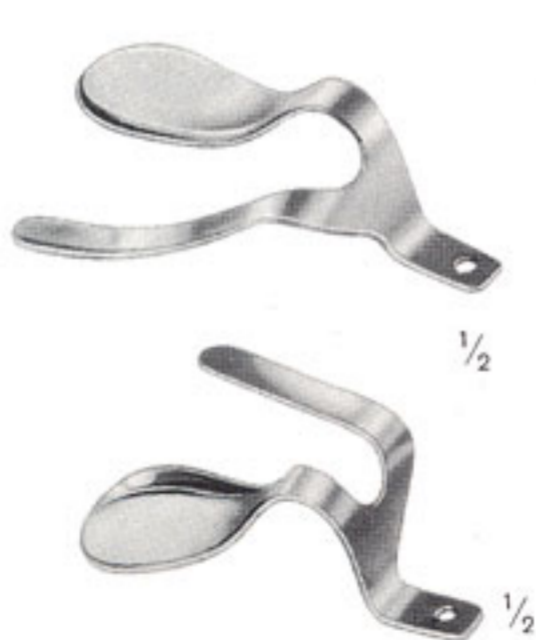

1-243-11
1-247-14 – 1-249-16
1-255-19 – 1-257-21

1-261-13

1-265-19 – 1-277-14

Cheek Retractor
Lip Retractors
Cheek Retractors, with swivel
blades
Combined Cheek and Lip
Retractor
Tongue Depressors

Zungen- und Watterrollenhalter Tongue Depressors, Cotton Roll Holder Abaja-lengua con soporte para rollos de algodón

Tobold
1-281-14
14,5 cm / 5 1/2"
hohl · hollow · hueco

Bosworth
1-285-14

Andrew
1-293-11
11 cm / 4 1/2"

1-297-01
14 cm / 5 1/2"

1-297-02
15 cm / 6"

Wieder

Tobold
1-305-02
12 cm / 4 3/4"
folding type

Martin-Zuwafix
1-325-00

Tapia
1-330-19
19 cm / 7 1/2"

1-281-14 - 1-305-02
1-325-00

Tongue Depressors
Tongue Depressor and Cotton
Roll Holder, with Chin Holder

Zungenzangen

Tongue Holding Forceps

Pinzas tira-lengua

Collin
1-450-16
16 cm / 6 1/4"

Collin
1-452-17 = 17 cm / 6 3/4"
1-452-19 = 19 cm / 7 1/2"

Guy
1-458-19
19 cm / 7 1/2"

Mathieu
1-462-19
19 cm / 7 1/2"

Young
1-467-17
17 cm / 6 3/4"

1-465-16 - 1-467-17

1-468-02

Tongue Holding Forceps, with
interchangeable toothed rubber
jaws
Rubber Jaws only