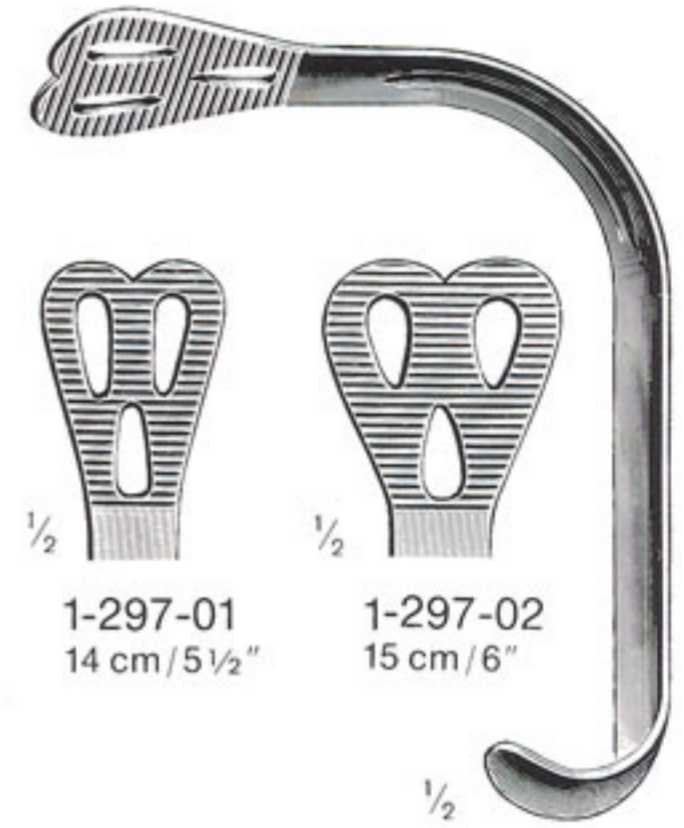

1/2

Bishop
1-261-13
13 cm / 5"

1/2

Moritz-Schmidt
1-265-19
19 cm / 7 1/2"
hohl · hollow · hueco

1/2

Hartmann
1-271-15
15 cm / 6"

1/2

Tobold
1-277-14
14,5 cm / 5 1/2"
solid

1-243-11
1-247-14 – 1-249-16
1-255-19 – 1-257-21

1-261-13

1-265-19 – 1-277-14

Cheek Retractor
Lip Retractors
Cheek Retractors, with swivel
blades
Combined Cheek and Lip
Retractor
Tongue Depressors

Zungen- und Watterrollenhalter Tongue Depressors, Cotton Roll Holder Abaja-lengua con soporte para rollos de algodón

Tobold
1-281-14
14,5 cm / 5 1/2"
hohl · hollow · hueco

Bosworth
1-285-14

Andrew
1-293-11
11 cm / 4 1/2"

1-297-01
14 cm / 5 1/2"

1-297-02
15 cm / 6"

Wieder

Tobold
1-305-02
12 cm / 4 3/4"
folding type

Martin-Zuwafix
1-325-00

Collin
1-452-17 = 17 cm / 6 3/4"
1-452-19 = 19 cm / 7 1/2"

Guy
1-458-19
19 cm / 7 1/2"

Mathieu
1-462-19
19 cm / 7 1/2"

Young
1-467-17
17 cm / 6 3/4"

1-465-16 - 1-467-17

1-468-02

Tongue Holding Forceps, with
interchangeable toothed rubber
jaws
Rubber Jaws only