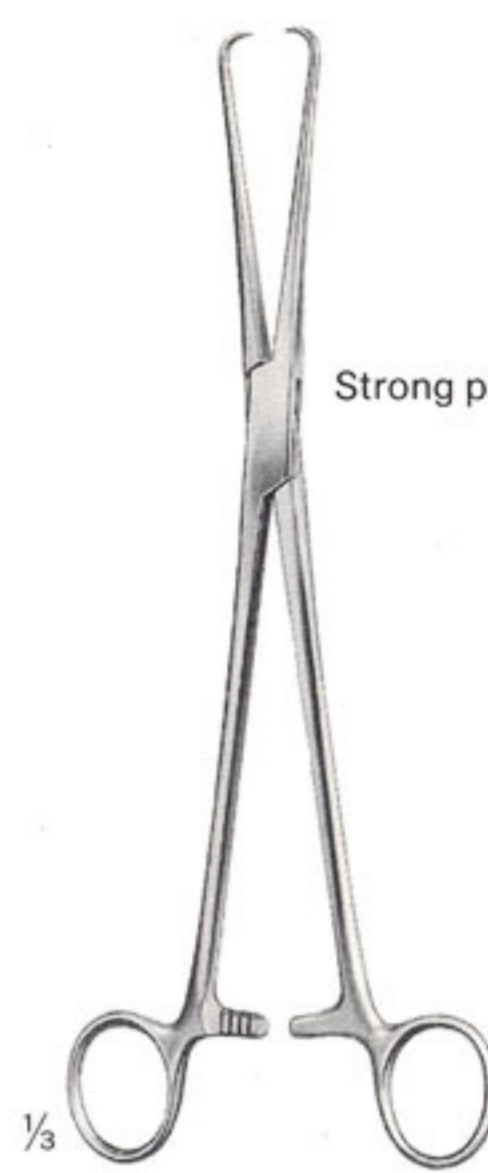

The logo for Precision Instruments Corp features the company name in a white, sans-serif font. The text is split across two overlapping horizontal bars: an orange bar on the left and a black bar on the right. The background of the entire page is white, with a large, vibrant blue curved shape on the left side that partially overlaps the orange bar.

Precision Instruments Corp

Surgical Instruments

Hakenzangen

Tenaculum Forceps

Pinzas para coger el cuello del utero

1/3
Staude-Moore
 1-614-17
 17 cm/6 3/4"

1/3
Barrett
 1-616-18
 18 cm/7"

1/3
Pozzi
 1-618-26
 25,5 cm/10 1/4"

1/3
Schroeder
 1-620-25
 25 cm/10"

1/3
Schroeder
 1-622-25
 25 cm/10"

1/3
Braun
 1-628-25
 25 cm/10"

1/3
Martin
 1-632-27
 27 cm/10 1/2"

1/3
Pozzi
 1-636-25
 25 cm/10"

1/3
Pozzi
 1-638-25
 25 cm/10"