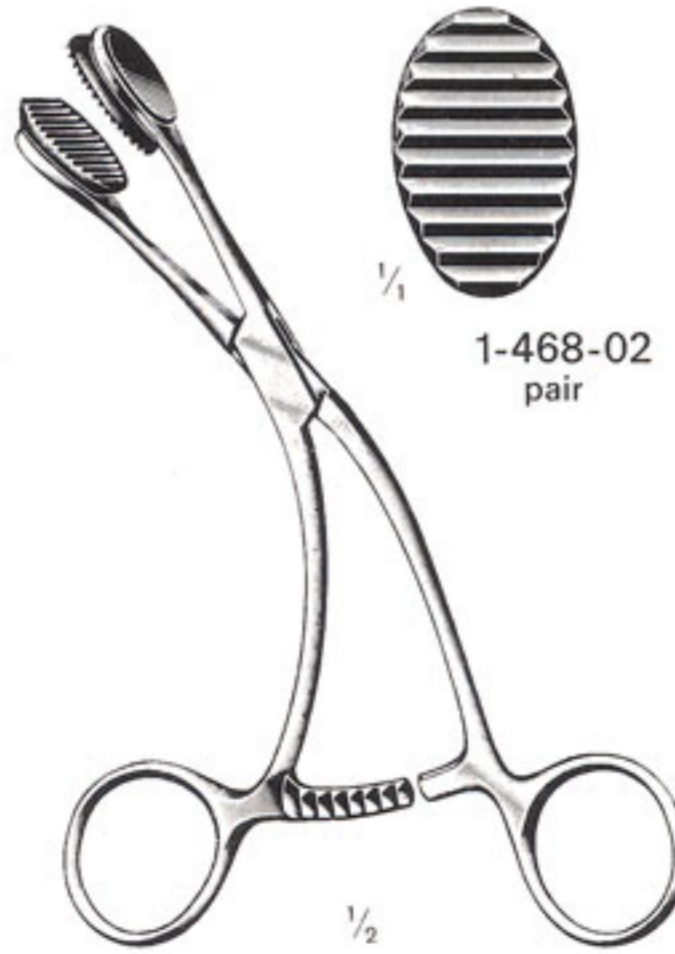

## Tongue Holding Forceps

### Pinzas tira-lengua

Collin  
1-450-16  
16 cm / 6 1/4"

Collin  
1-452-17 = 17 cm / 6 3/4"  
1-452-19 = 19 cm / 7 1/2"

Guy  
1-458-19  
19 cm / 7 1/2"

Mathieu  
1-462-19  
19 cm / 7 1/2"

Young  
1-467-17  
17 cm / 6 3/4"

1-468-02  
pair

1-465-16 - 1-467-17

1-468-02

Tongue Holding Forceps, with  
interchangeable toothed rubber  
jaws  
Rubber Jaws only