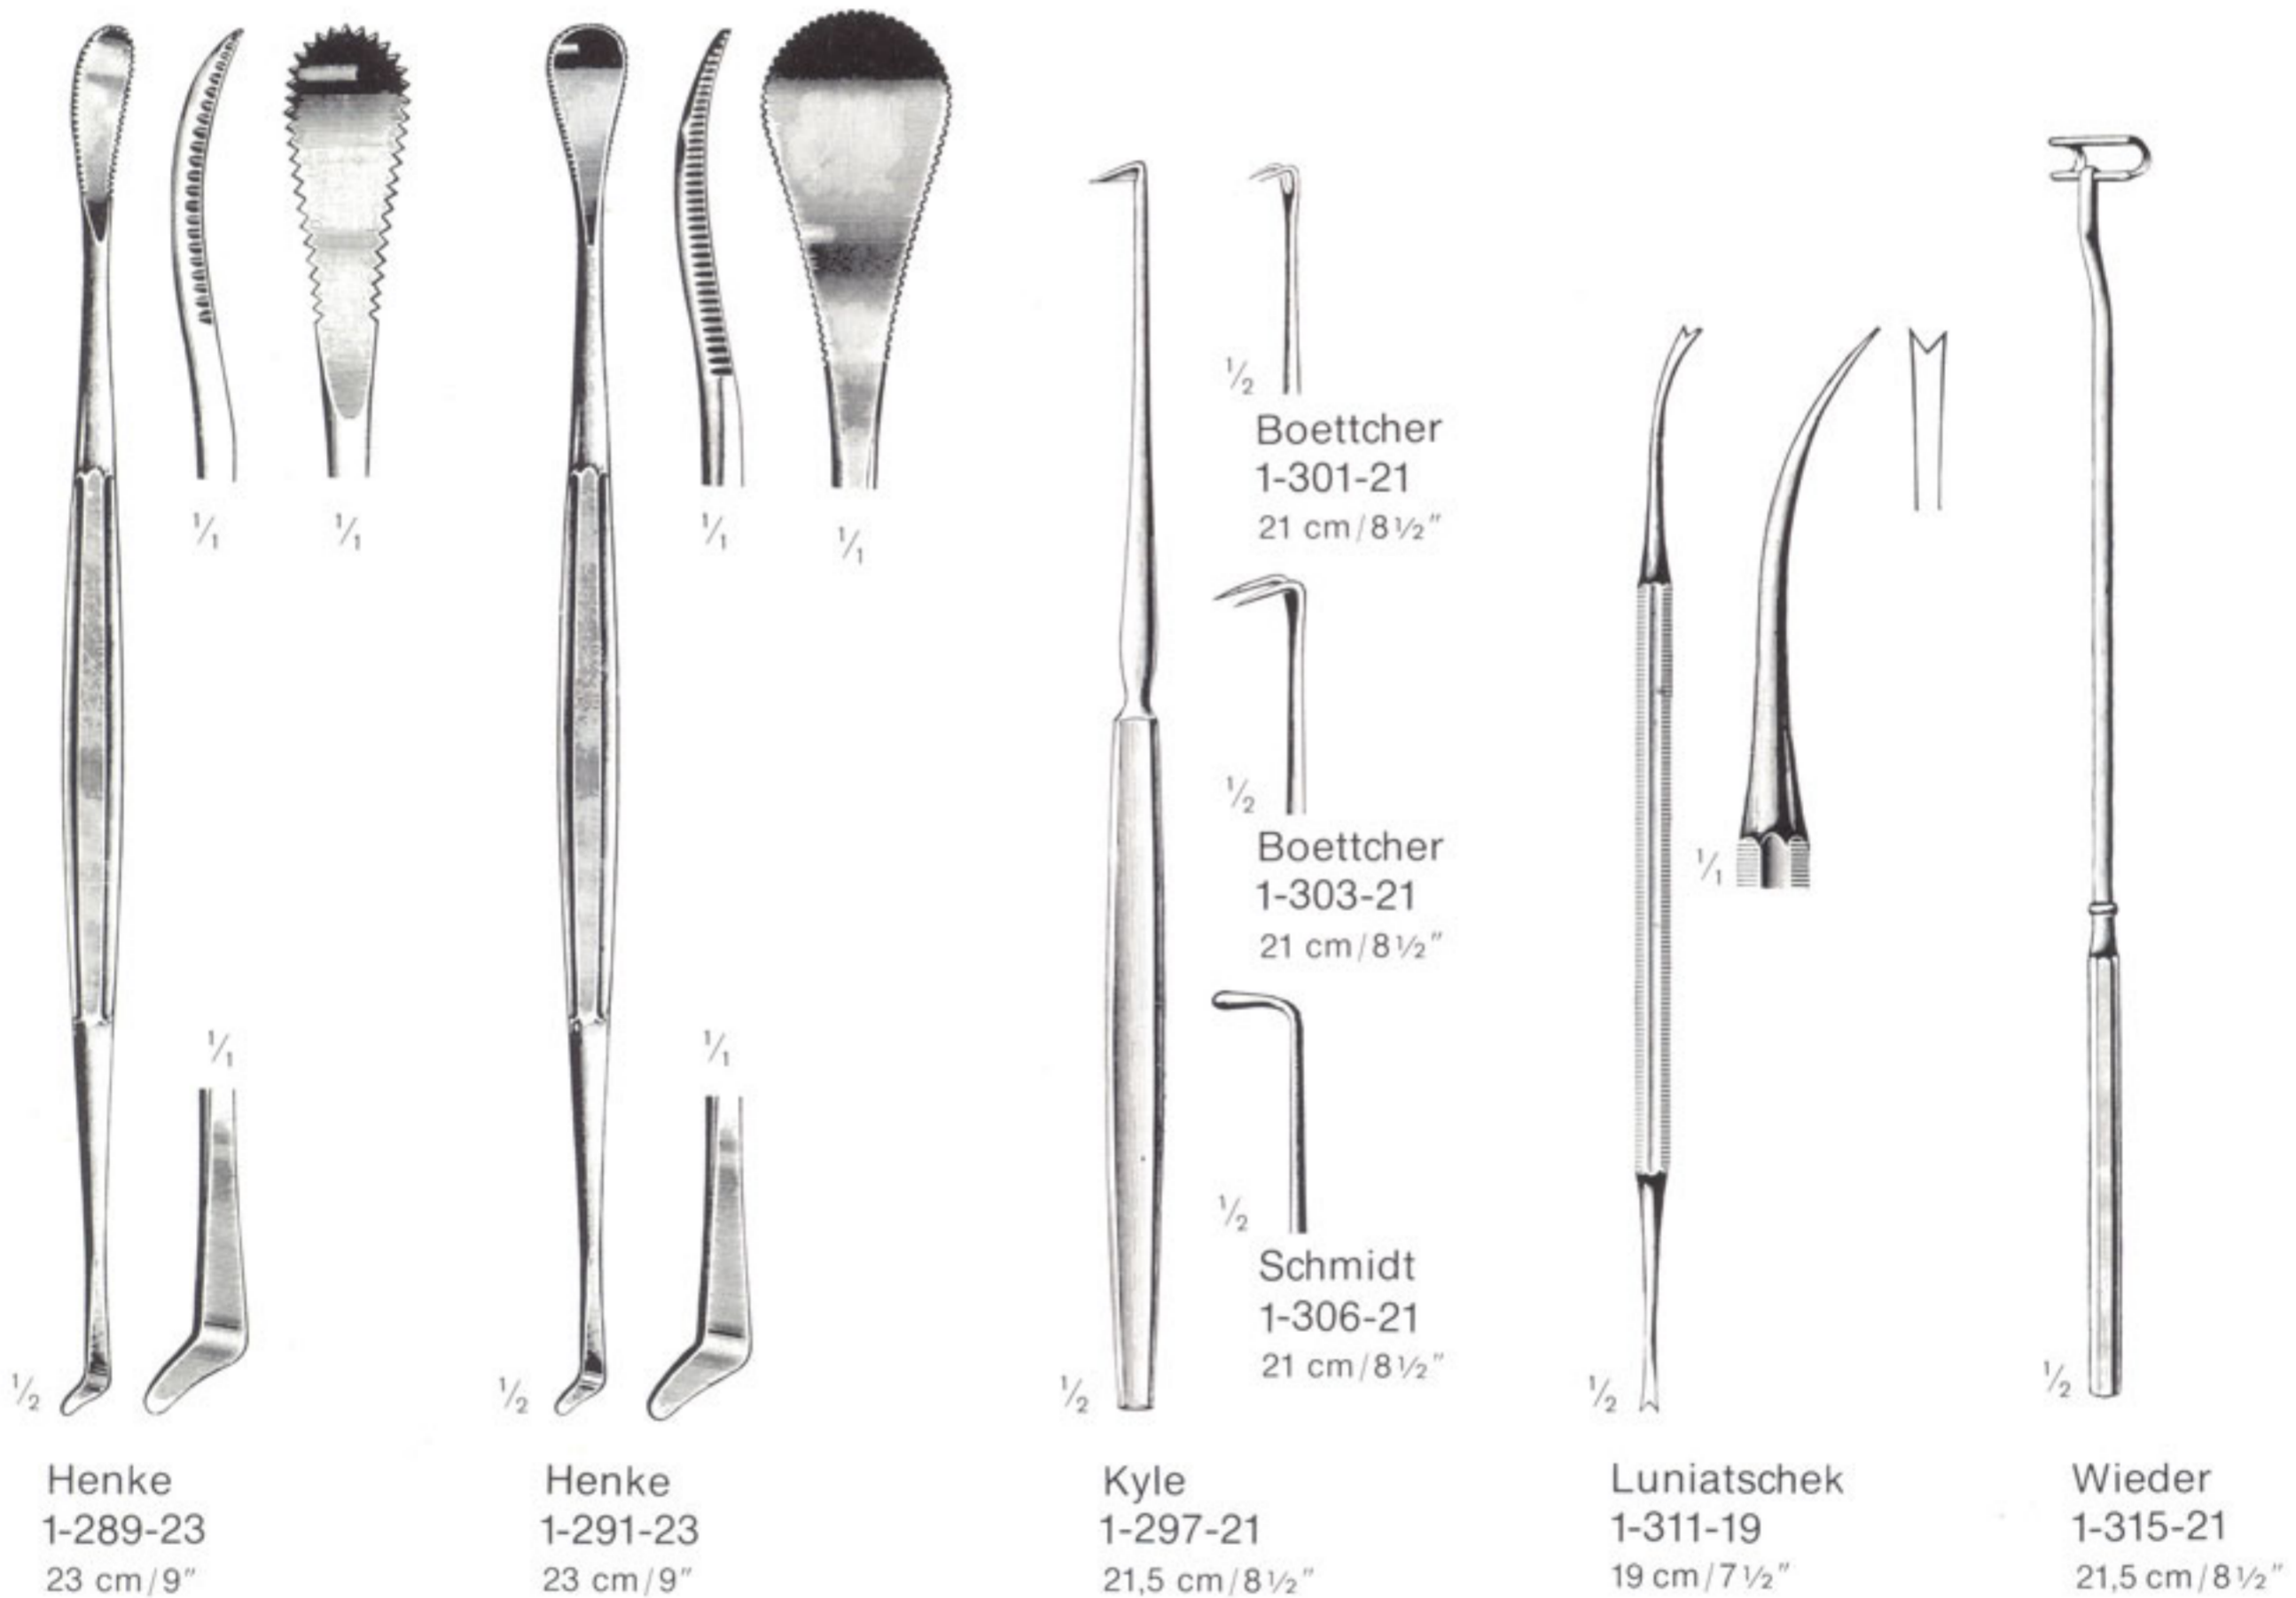

The logo for Precision Instruments Corp features the company name in a white, sans-serif font. The text is split across two overlapping horizontal bars: an orange bar on the left and a black bar on the right. The background of the entire page is white, with a large, vibrant blue curved shape on the left side that partially overlaps the orange bar.

# Tonsillenelevatorenien und -haken

## Tonsil Elevators and Hooks

### Elevadores y Ganchos para amigdalas

1-289-23- 1-291-23  
 1-297-21  
 1-301-21  
 1-303-21  
 1-306-21  
 1-311-19  
 1-315-21

Tonsil Elevators  
 Crypt Knife, sharp  
 Tonsil Hook, bi-pronged, sharp, small  
 ditto, large  
 ditto, blunt  
 Tonsil Gauze Packer  
 Tonsil Retractor