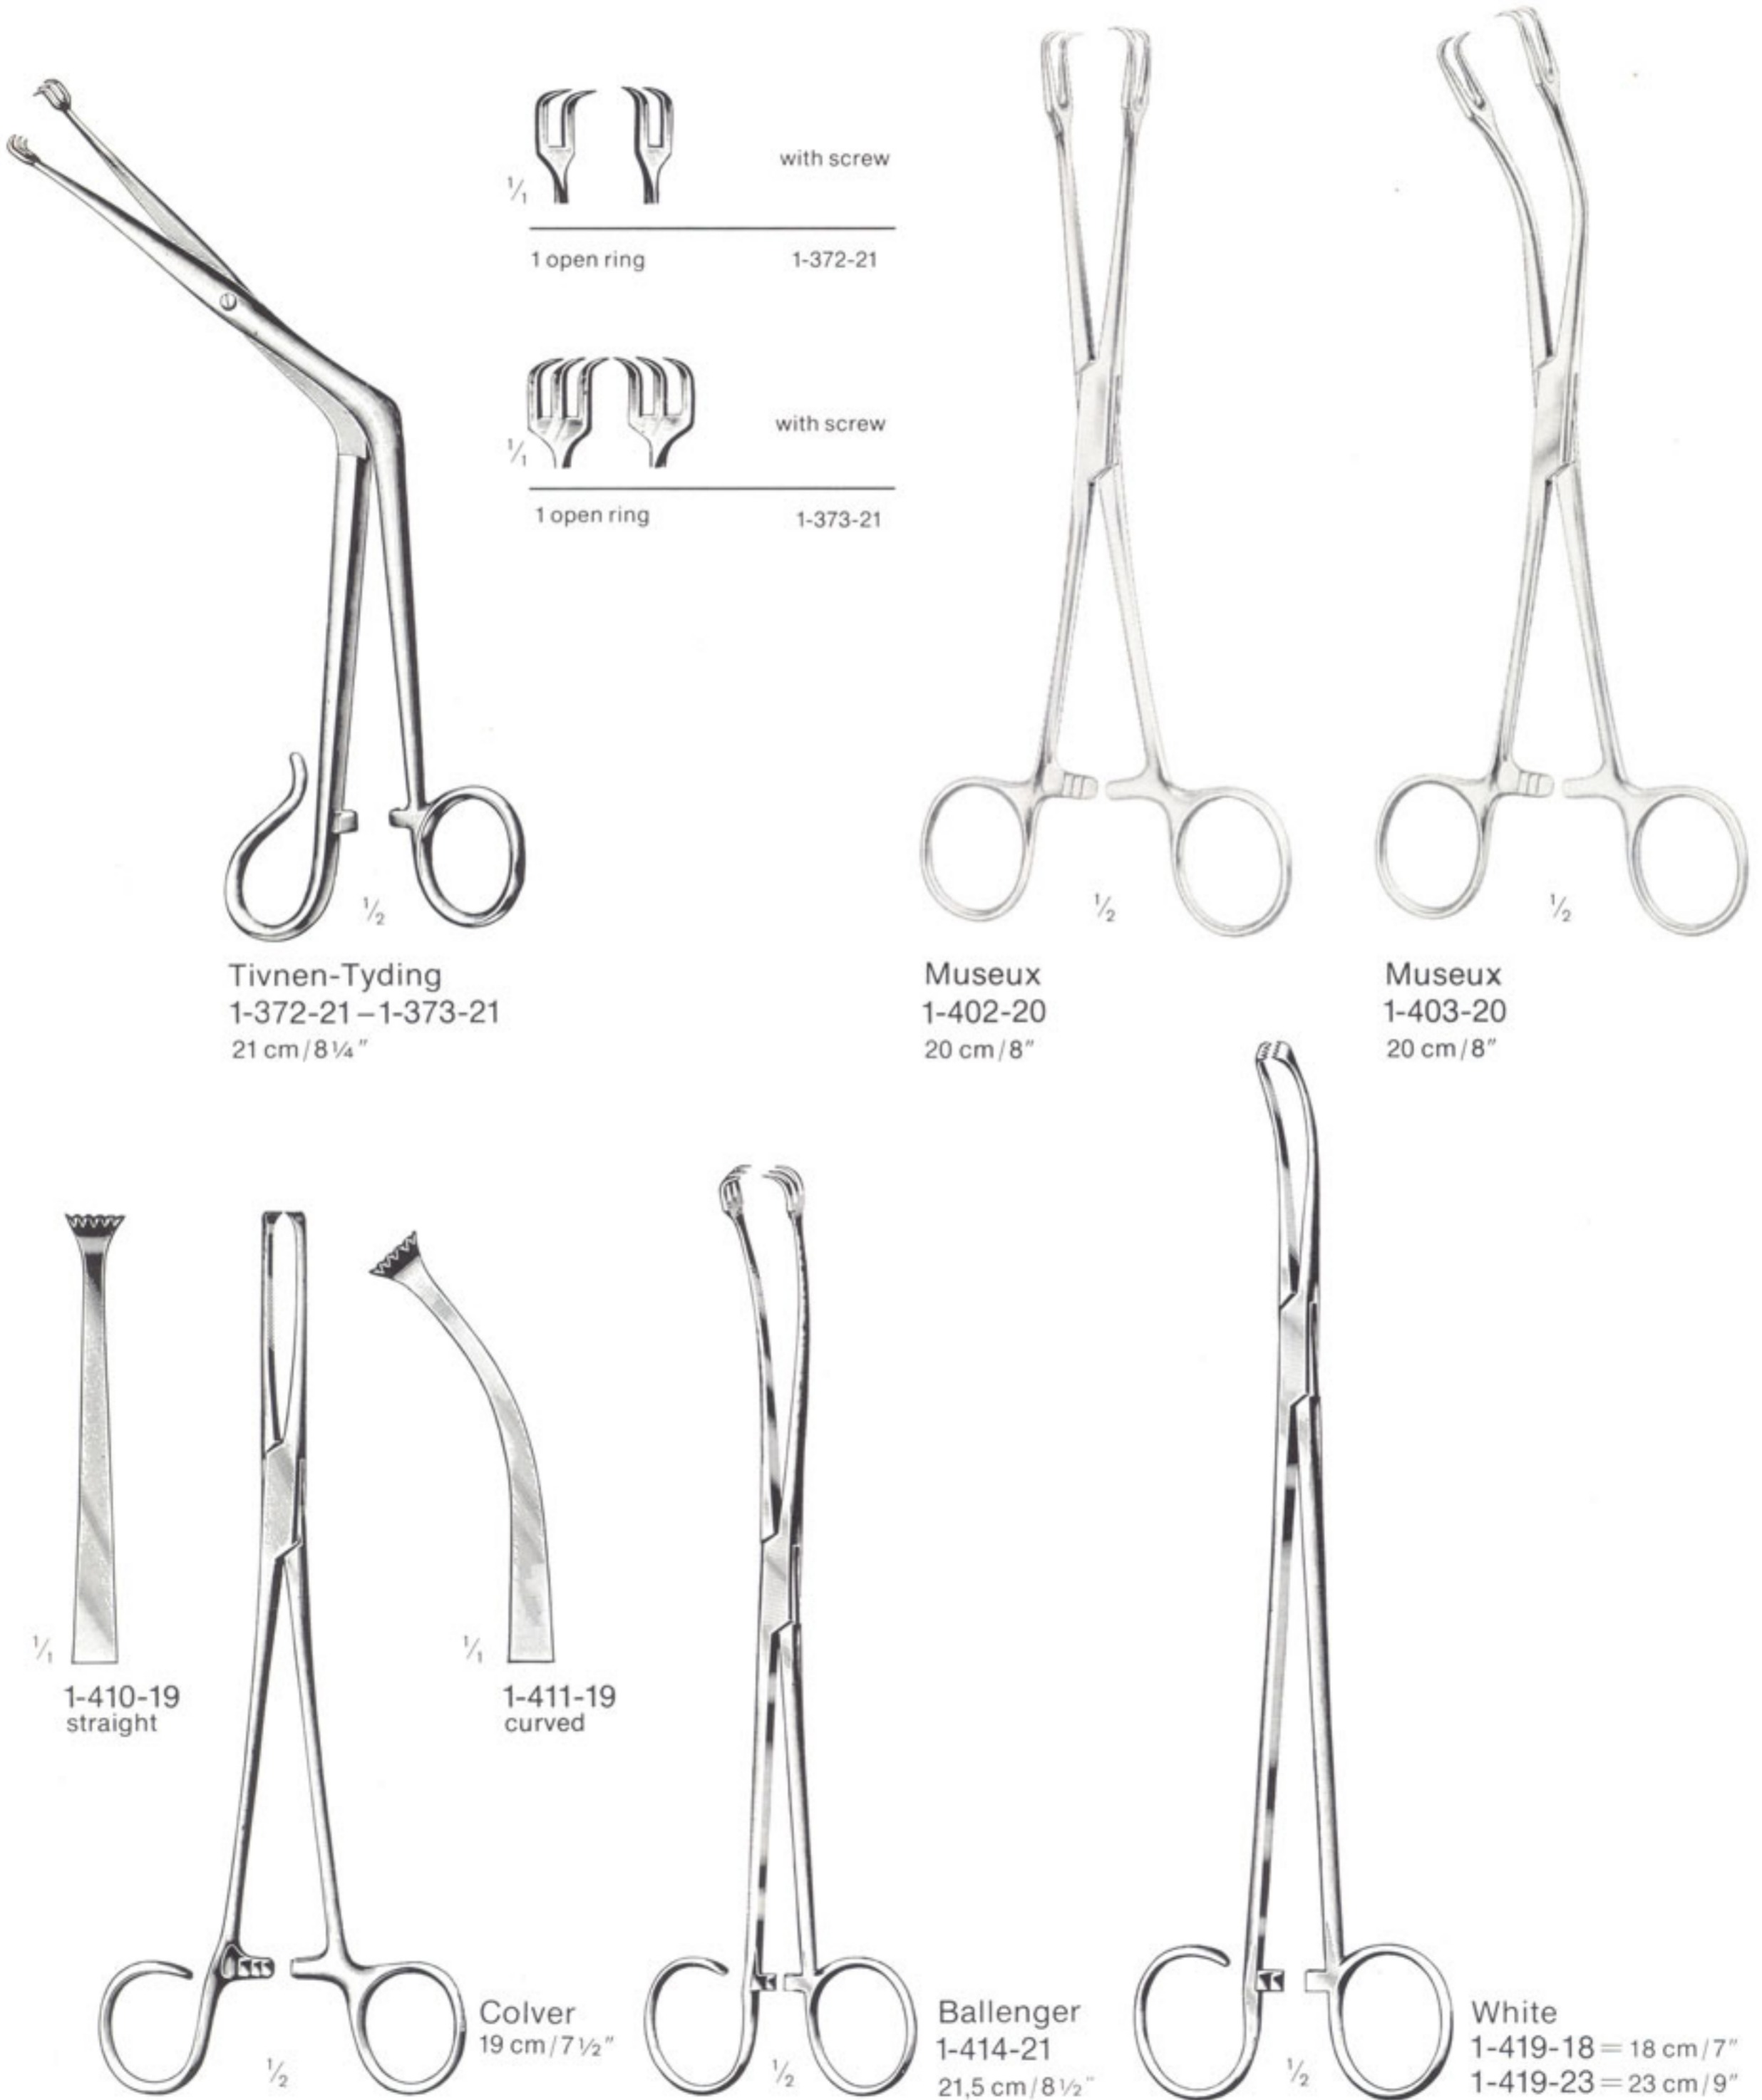

The logo for Precision Instruments Corp features the company name in a white, sans-serif font. The text is split across two overlapping horizontal bars: an orange bar on the left and a black bar on the right. The background of the entire page is white, with a large, vibrant blue curved shape on the left side that partially overlaps the orange bar.

Precision Instruments Corp

Surgical Instruments

Tonsillenzangen

Tonsil Seizing Forceps

Pinzas para coger las amígdalas

Tivnen-Tyding
1-372-21 – 1-373-21
21 cm / 8 1/4"

Museux
1-402-20
20 cm / 8"

Museux
1-403-20
20 cm / 8"

1-410-19
straight

1-411-19
curved

Colver
19 cm / 7 1/2"

Ballenger
1-414-21
21,5 cm / 8 1/2"

White
1-419-18 = 18 cm / 7"
1-419-23 = 23 cm / 9"