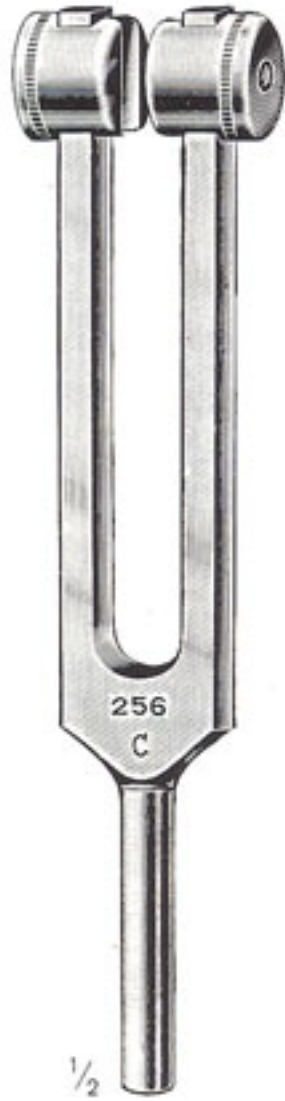

The logo for Precision Instruments Corp features the company name in a white, sans-serif font. The text is split across two overlapping horizontal bars: an orange bar on the left and a black bar on the right. The background of the entire page is white, with a large, vibrant blue circular shape on the left side that partially overlaps the orange bar.

Precision Instruments Corp

Surgical Instruments

Stimmgabeln Tuning Forks Diapasones

Martin-Alloy
1-180-10
c 128

Martin-Alloy
1-182-11
c¹ 256

Martin-Alloy
1-184-12
c² 512

Martin-Alloy
1-186-13
c³ 1024

Martin-Alloy
1-188-14
c⁴ 2048

Hartmann
1-189-10
c 128

Hartmann
1-192-11
c¹ 256

Hartmann
1-194-12
c² 512

Hartmann
1-196-13
c³ 1024

Hartmann
1-198-14
c⁴ 2048

Hartmann
1-200-15
c⁵ 4096