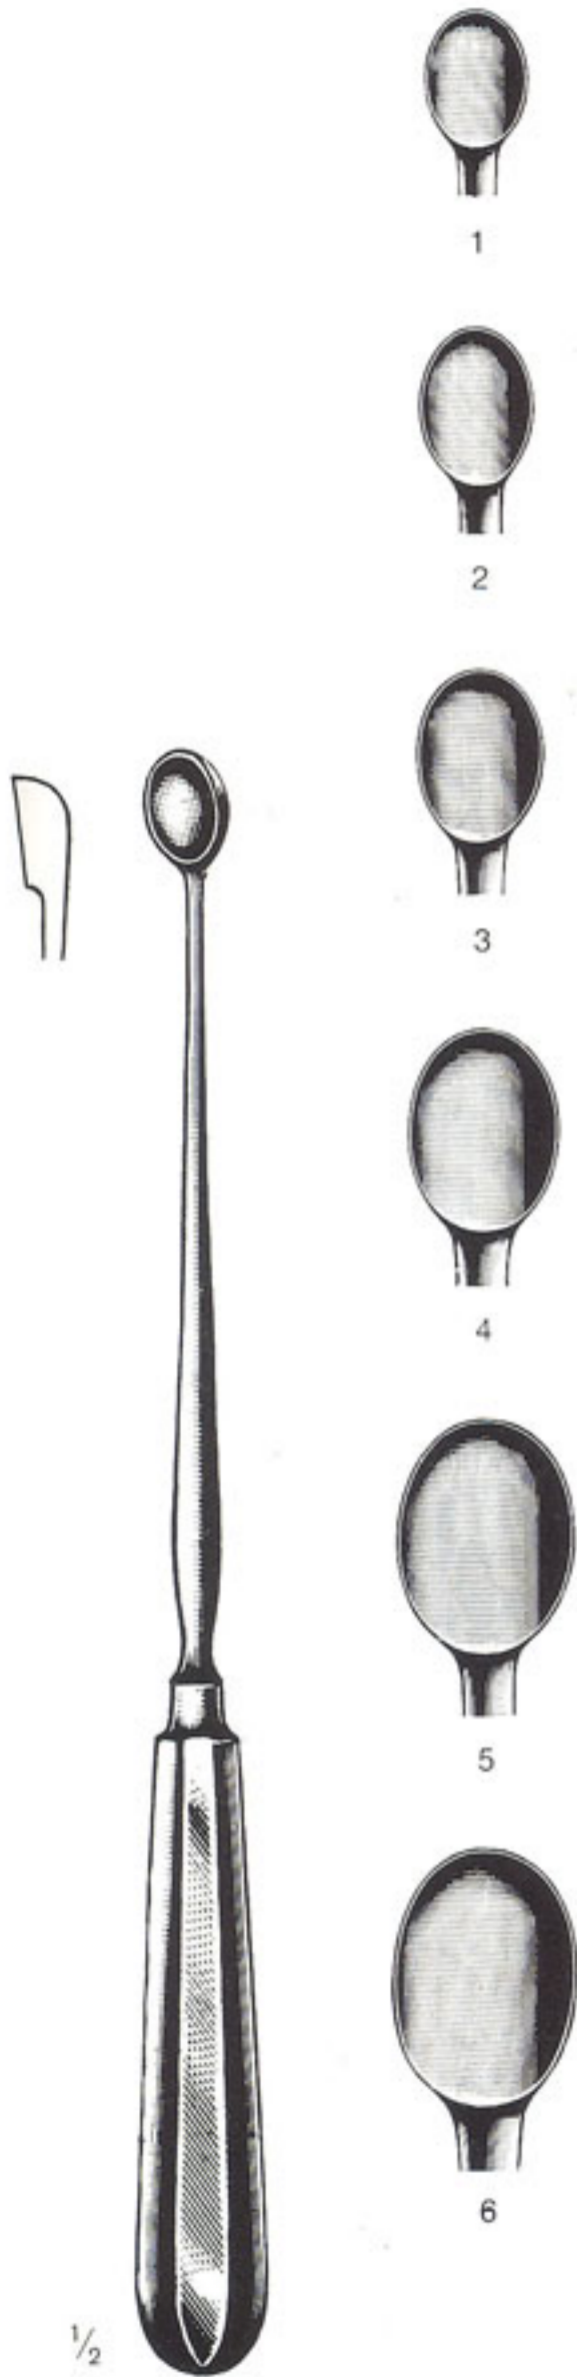

The logo for Precision Instruments Corp features the company name in a white, sans-serif font. The text is split across two overlapping horizontal bars: an orange bar on the left and a black bar on the right. The background of the entire page is white, with a large, vibrant blue curved shape on the left side that partially overlaps the orange bar.

# Uterusloffel

### Cucharillas y Curetas uterinas

Simon  
25 cm/10"

Fig. sharp, rigid

1	1-900-01
2	1-900-02
3	1-900-03
4	1-900-04
5	1-900-05
6	1-900-06

Schroeder  
30 cm/12"

Fig. sharp, rigid

1	1-906-01
2	1-906-02
3	1-906-03
4	1-906-04
5	1-906-05
6	1-906-06