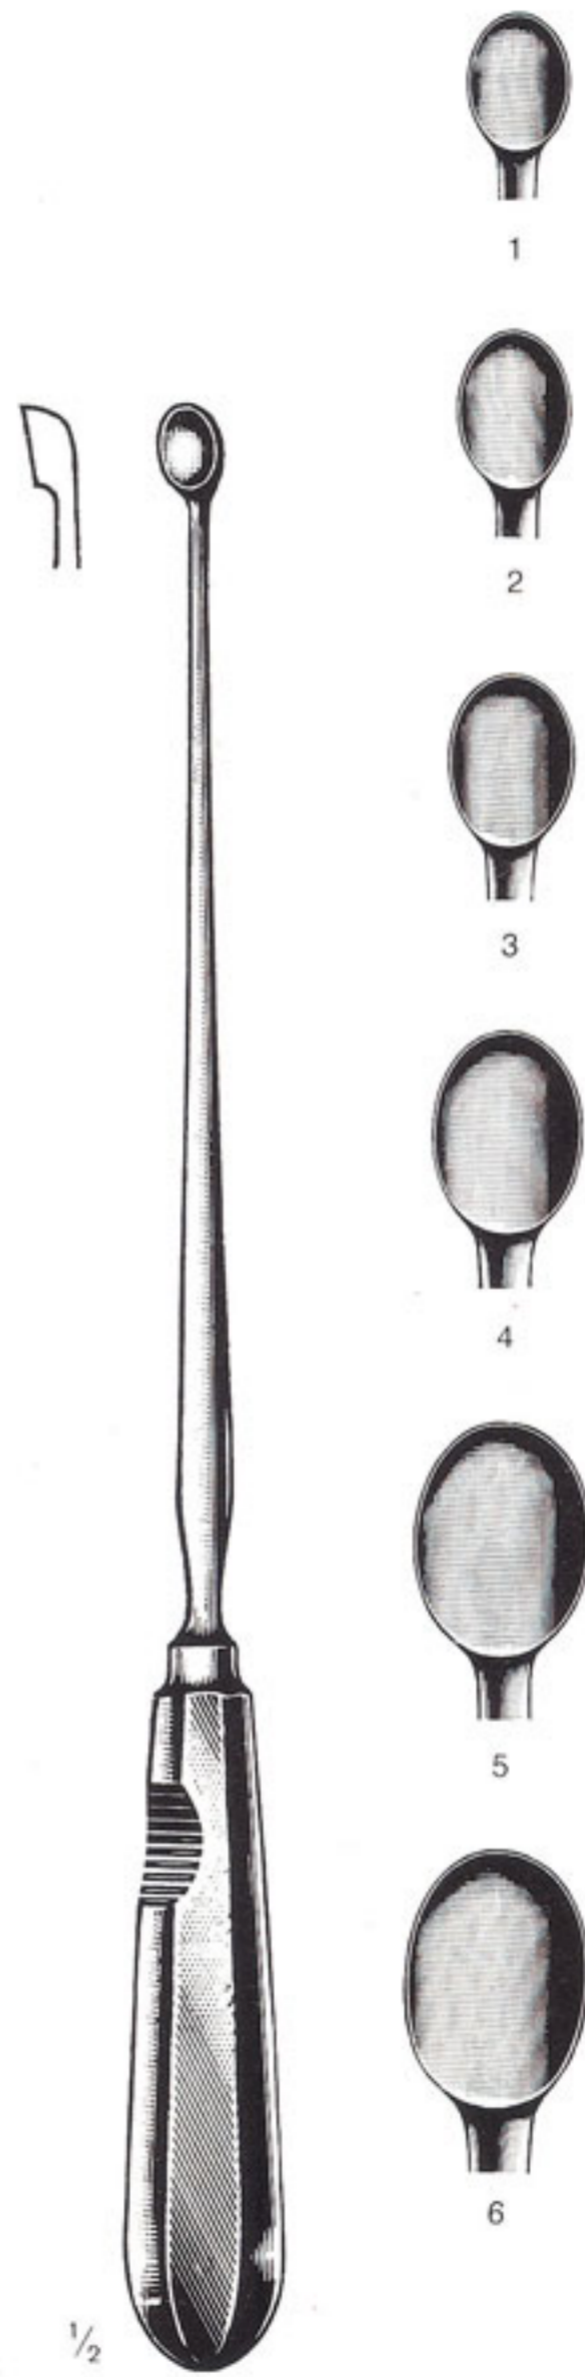

The logo for Precision Instruments Corp features the company name in a white, sans-serif font. The text is split across two overlapping horizontal bars: an orange bar on the left and a black bar on the right. The background of the entire page is white, with a large, vibrant blue curved shape on the left side that partially overlaps the orange bar.

# Uterusloffel

## Uterine Scoops

### Cucharillas y Curetas uterinas

Simon  
25 cm/10"

Fig. sharp, rigid

1	1-900-01
2	1-900-02
3	1-900-03
4	1-900-04
5	1-900-05
6	1-900-06

Schroeder  
30 cm/12"

Fig. sharp, rigid

1	1-906-01
2	1-906-02
3	1-906-03
4	1-906-04
5	1-906-05
6	1-906-06